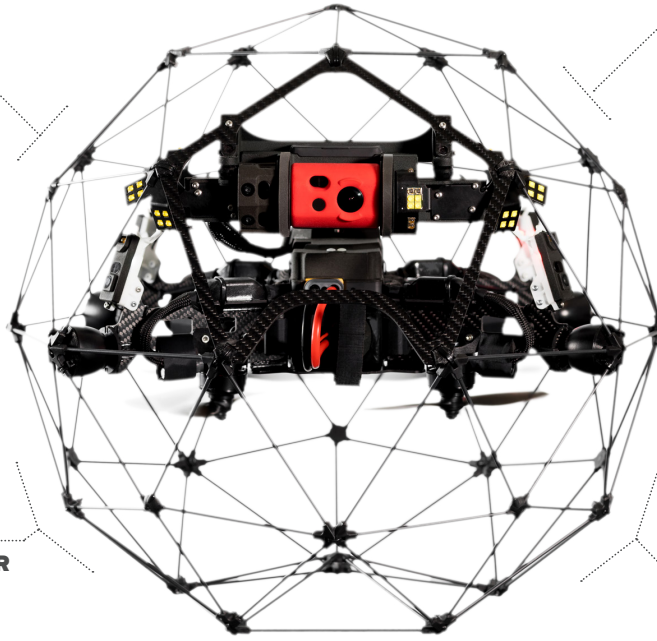

DESIGNED FOR INDOOR

Collision-resilient
Shockproof payload
Confined space accessibility
Robust wireless transmission

INTUITIVE TO FLY

GPS-free stabilization
Distance lock
Full HD live streaming

BUILT FOR YOUR SUCCESS

Easy maintenance
Training included
Dedicated support team

DATA QUALITY

Close up inspection
4k Camera
Thermal camera
180° tiltable camera pod
10K lumen adjustable lighting
Dustproof lighting
Oblique lighting
Obstruction-free

DATA PROCESSING

Streamlined data management
3D modeling
2D measurement

CONTACT US FOR YOUR QUESTIONS OR TO GET A QUOTE

DESIGNED FOR CONFINED SPACES

We believe that robots should be sent in hazardous places and dangerous situations instead of humans. Reinventing collision-resilience, Elios 2 allows you to capture every corner and inch of the most complex and confined assets, from a safe location.

INTUITIVE TO FLY

Get the job done! Elios 2's intuitive flight experience makes anyone feel like a seasoned pilot from the first flight. Perform flawless inspections with an effective and user-friendly tool, deployed within minutes.

ACCURATE DATA CAPTURE

When it comes to visual inspections, data is what matters. Elios 2's 4K camera gives you stunning, detailed 12MP stills and video recordings with 0.18 mm/px resolution to spot the tiniest cracks from floor to ceiling.

BUILD UPON ACTIONABLE DATA

Elios 2, Cockpit, and Inspector offer streamlined data management and optimize the way you work from flight planning to data analysis. Preparing reports, taking 2D measurements or building 3D models only takes a few clicks.

BRAAMD, Inc Exclusive Distributor of Flyability in the Philippines

3rd Floor, Unit 3B, Ventura Center Block 5, Lot 3, Phase 2A, SRE Commercial
Santa Rosa - Tagaytay Rd. , Brgy Don Jose, Santa Rosa Laguna, Philippines
4026

Contact us:

Telephone : +63 49 3020827
Mobile : +63 933 876 5369
Email : sales@braamd.com