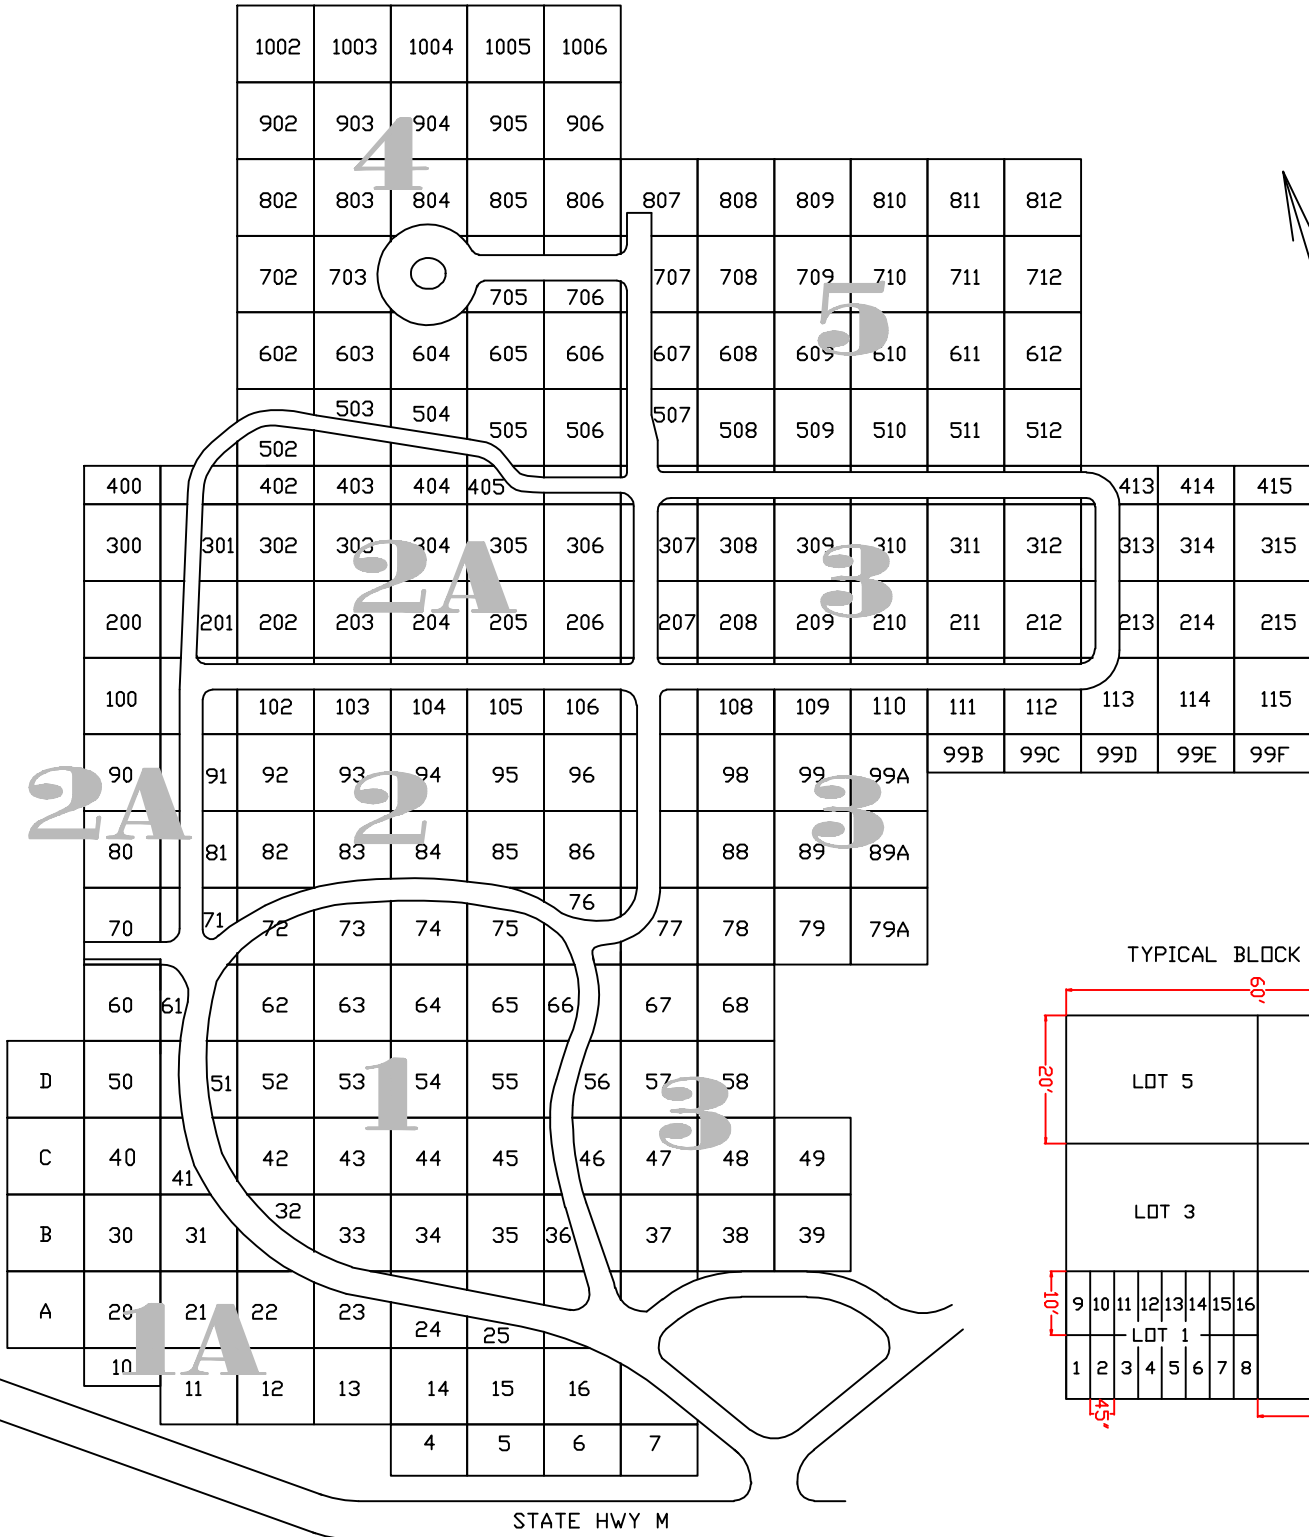

# SHEPHERD HILLS CEMETERY

## BARNHART, MO

TYPICAL BLOCK LAYOUT