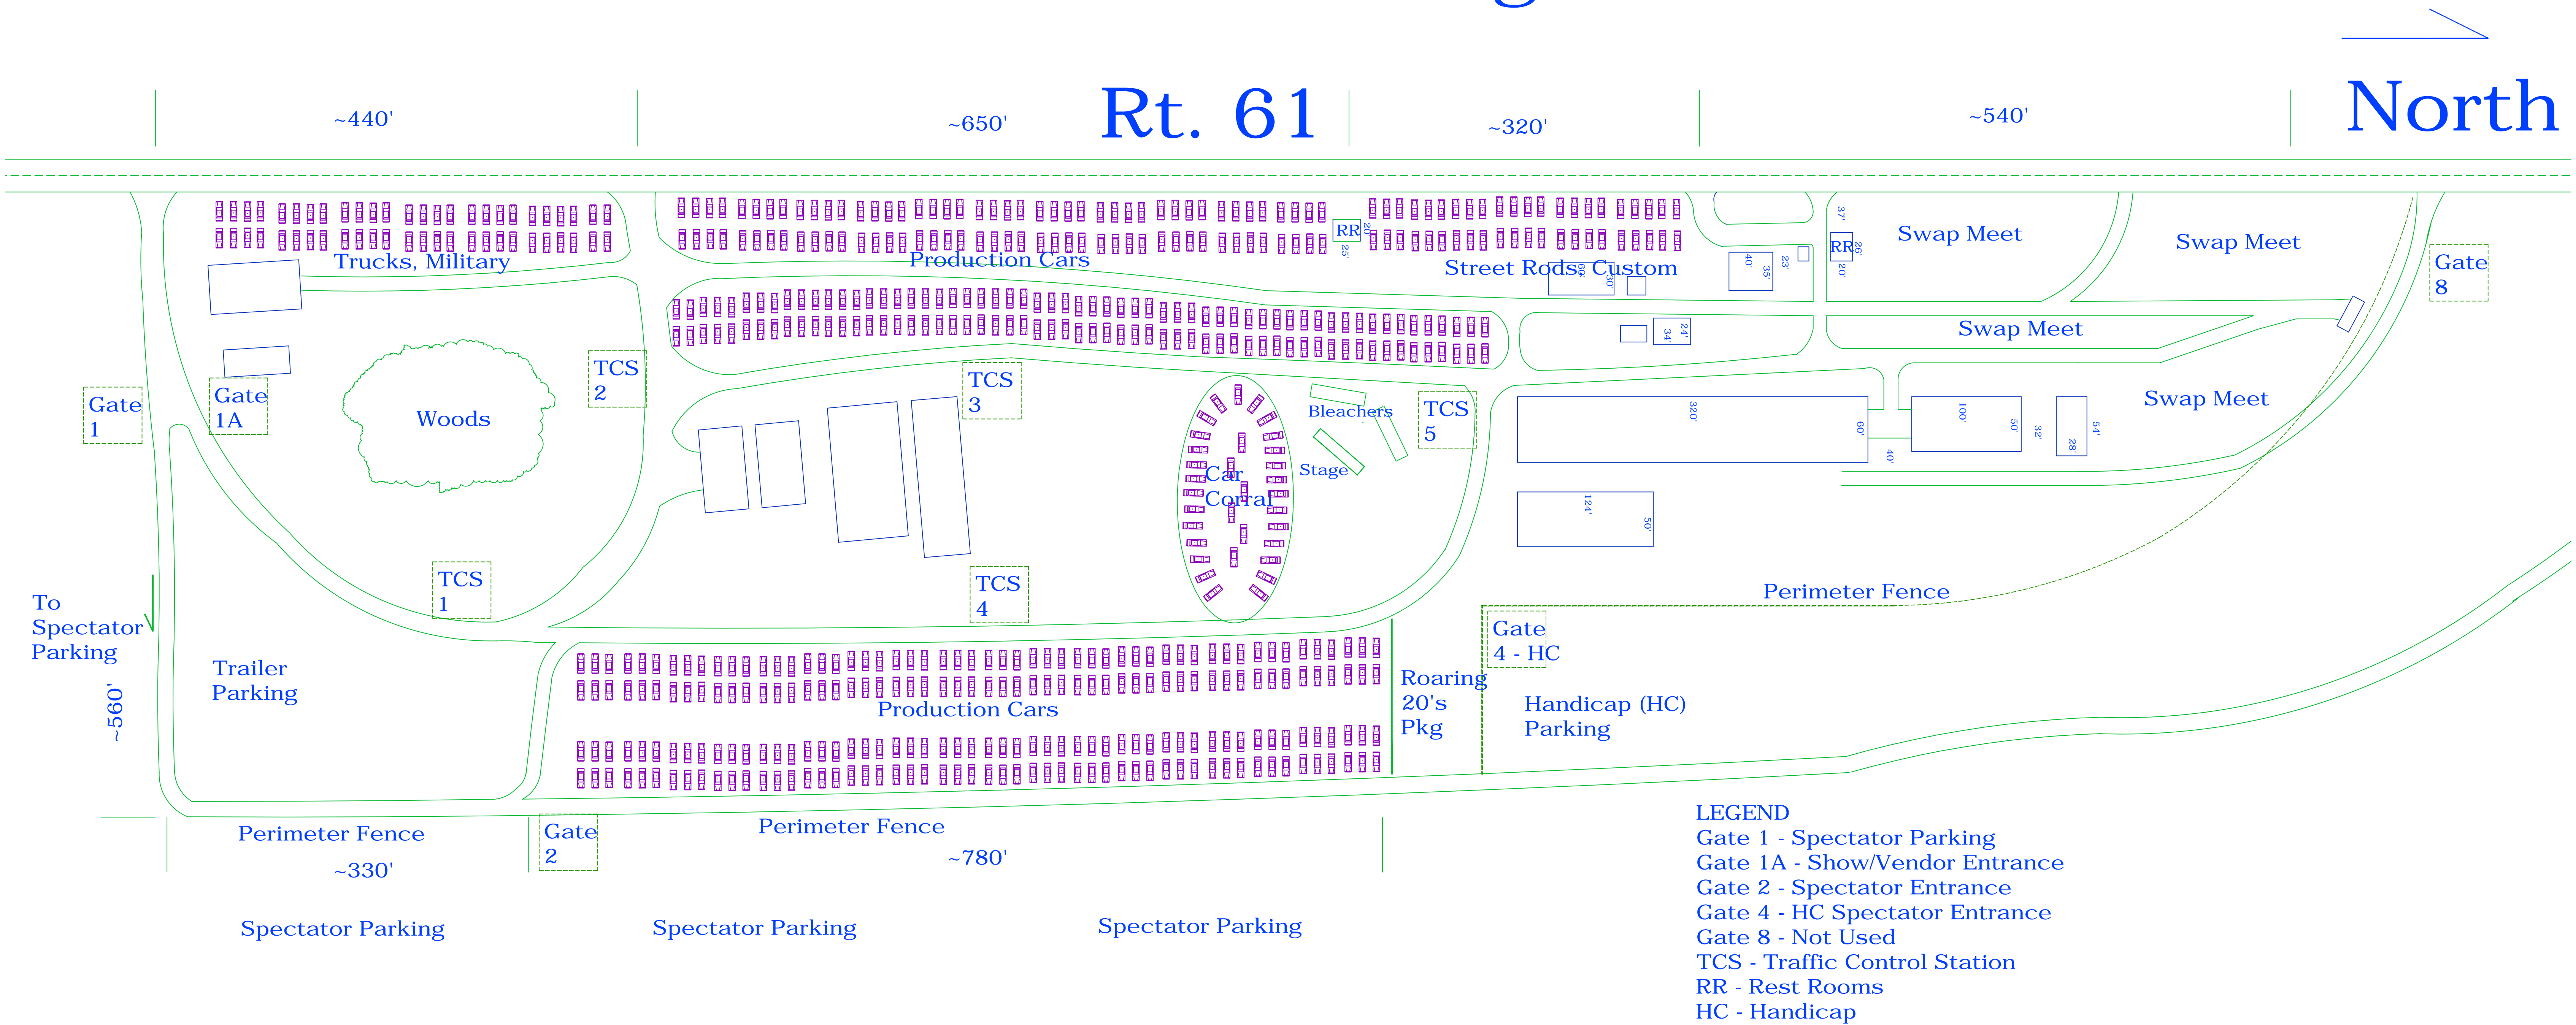

ROARING 20'S ANTIQUE & CLASSIC CAR CLUB 2017 SHOW FIELD Bethlehem Fairgrounds

Rt. 61

North

- LEGEND**
 Gate 1 - Spectator Parking
 Gate 1A - Show/Vendor Entrance
 Gate 2 - Spectator Entrance
 Gate 4 - HC Spectator Entrance
 Gate 8 - Not Used
 TCS - Traffic Control Station
 RR - Rest Rooms
 HC - Handicap