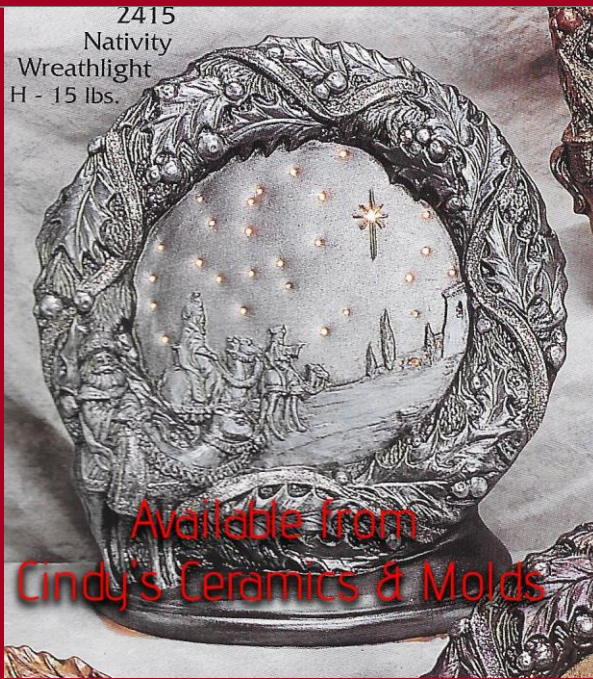

Sitting Shepherd, Wiseman, & Donkey

6.25 High

17.30

DM-484

Camel & Cow Lying Down

8.75 Wide

17.30

DM-485	Standing Camel	10 Wide	19.40
DM-486	Standing & Kneeling Wisemen	9.5 High	17.30
DM-629A/D	 <p>Nativity Kids (Manger not available)</p>	44.50	
DM-629A	Nativity Kids: Mary, Joseph, & Baby	4.75 High	11.70
DM-629B	Nativity Kids: Two Wisemen, Shepherd	4.625 High	11.70
DM-629C	Nativity Kids: Nativity Cow, Donkey, & Camel	4.874 Wide	11.70
DM-629D	Nativity Kids: Wiseman, Shepherd, & Angel	4.875 High	11.70