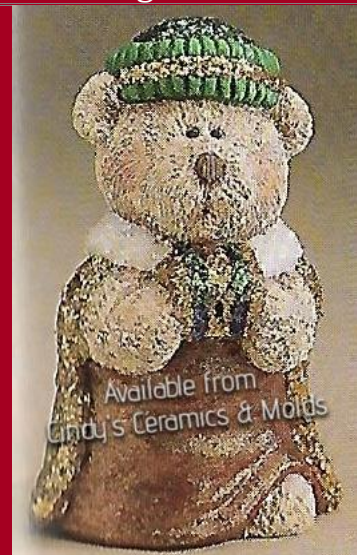

5 High

6.00

King Bear #1

L-3690

6 High

6.00

King Bear #2

L-3691

6 High

6.00

King Bear #3

*DM-718		4 High	20.00 (set)
Miniature Nativity			
R-500/2		1 to 3 Tall	32.80
Small Nativity			
R-500	Small Nativity: Camels	2 Tall & 4 Tall	11.10 (set)
R-501	Small Nativity: Holy Family & Angel	1 to 3 Tall	11.70
R-502	Small Nativity: Kings & Shepherd	1 to 3 Tall	11.70