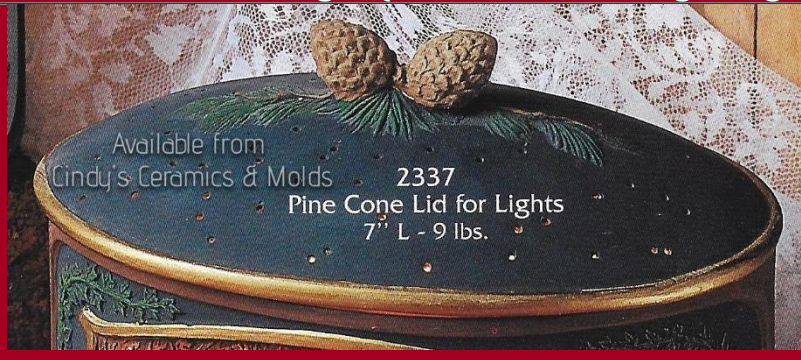

*L-
2270/34

5" H - 12 lbs.

Lid for all Lig
7" H - 6 lb:

Available from
Cindy's Ceramics & Molds

7 High
(with
Plain Lid)

15.00

First Christmas Starlight (Shown with Starlight Light)

*L-
2270/37