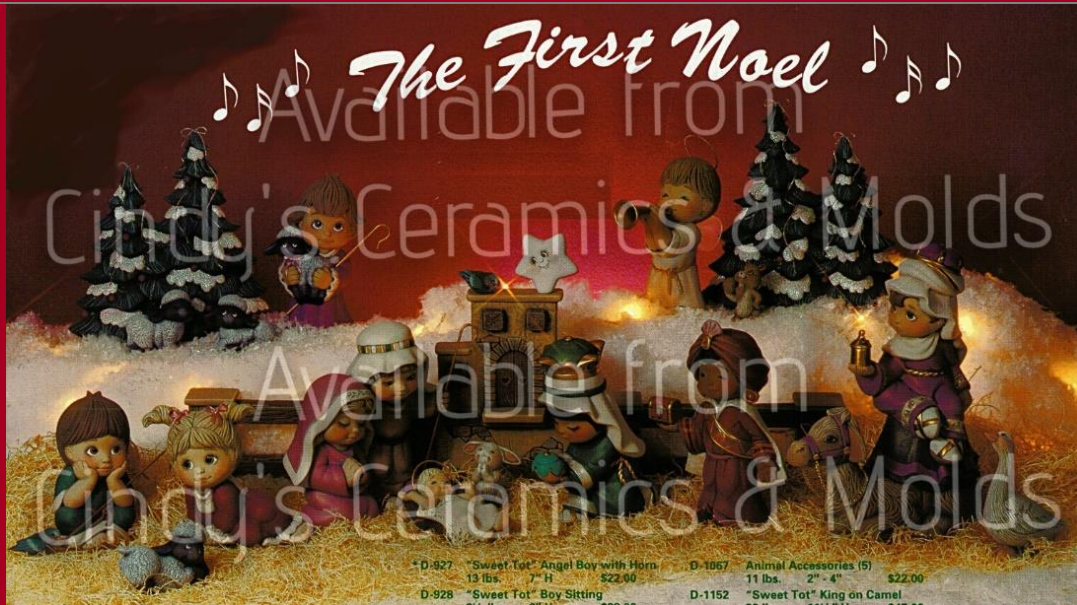

Mary, Joseph, & Donkey

"Sweet Tot" Nativity Set (two sets of trees shown, only one set included with purchase)

D-818,
925 to
931, 1067,
1152 to
1154,
1247 to
1249 (Not
All Items
Shown)

208.50
includes
two free
Nativity
Staffs
with
purchase
of entire
set

D-904	Brick & Rail Fence (two sections shown, priced per section)	10 Long	10.40 each section
D-818	Double Christmas Trees (Base recommended to light)	9 Tall	15.50
D-820	Eight Baby Birds	1 High	6.50 (set)
D-925	"Sweet Tot" Angel/ Shepherd Girl with Lamb	7 1/2 Tall	11.20
D-926	"Sweet Tot" Angel/ Shepherd Girl Sitting	5 Tall	11.20
D-927	"Sweet Tot" Angel Boy with Horn	7 Tall	11.20
D-928	"Sweet Tot" Angel/ Shepherd Boy Sitting	6 Tall	11.20
D-929	Baby Jesus "Sweet Tot"	4 Long	6.50
D-930	Three Little Lambs	3 Tall	9.40
D-931	Musical Stable (music box not included)	8 1/2 Tall	13.30
D-1067	Animal Accessories for "Sweet Tot" Nativity	2 to 4 Tall	9.70
D-1152	Nativity "Sweet Tot" King on Camel	11 1/4 Tall	22.00
D-1153	Nativity "Sweet Tot" Standing & Kneeling Kings	7 1/2 & 8 1/2 Tall	22.00
D-1154	"Sweet Tot" Mary & Joseph	8 Tall	15.50