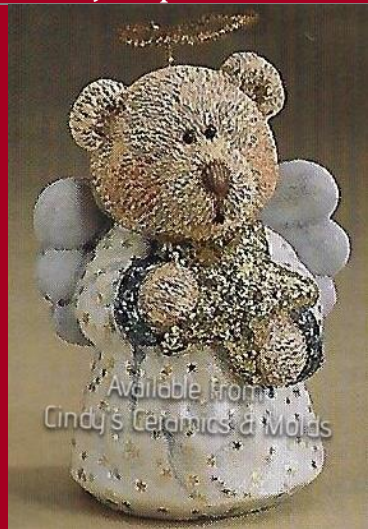

Angel Bear

6 High

6.00

Joseph Bear

L-3688