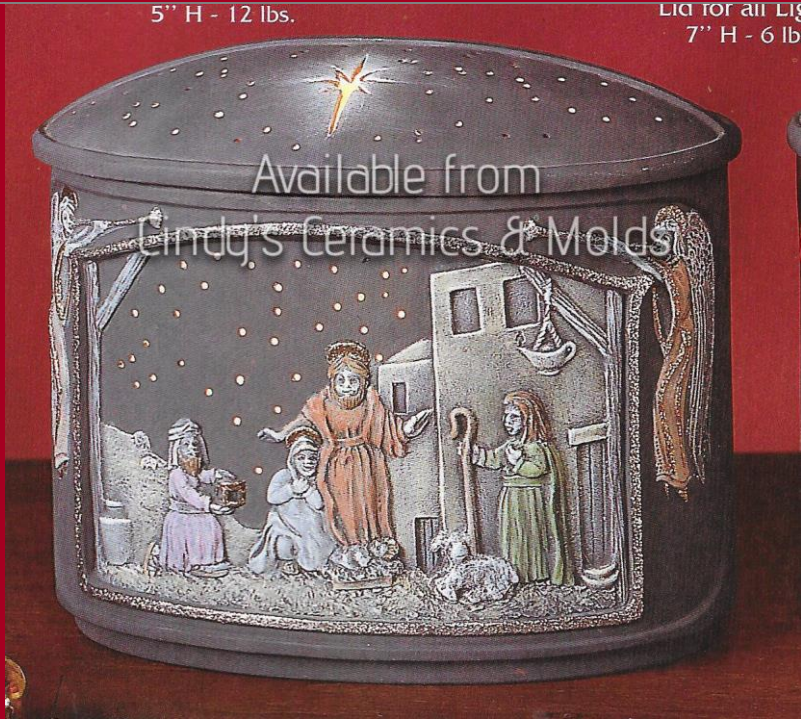

*L-
2270/34

5" H - 12 lbs.

Lid for all Lig
7" H - 6 lb:

Available from
Cindy's Ceramics & Molds

7 High
(with
Plain Lid)

15.00

*L-
2270/37