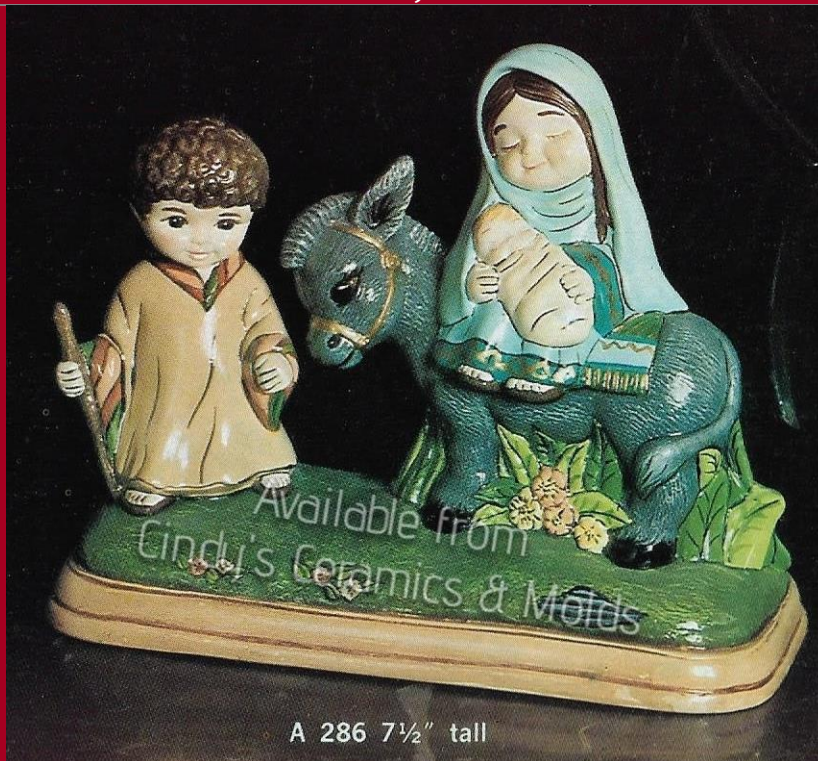

Available from
Cindy's Ceramics & Molds 2337
Pine Cone Lid for Lights
7" L - 9 lbs.

6.5 Tall by
7 Long

15.00

First Christmas Starlight with Pinecone Lid

*S-1772

6.75

Cherub & Jesus Card

A-286