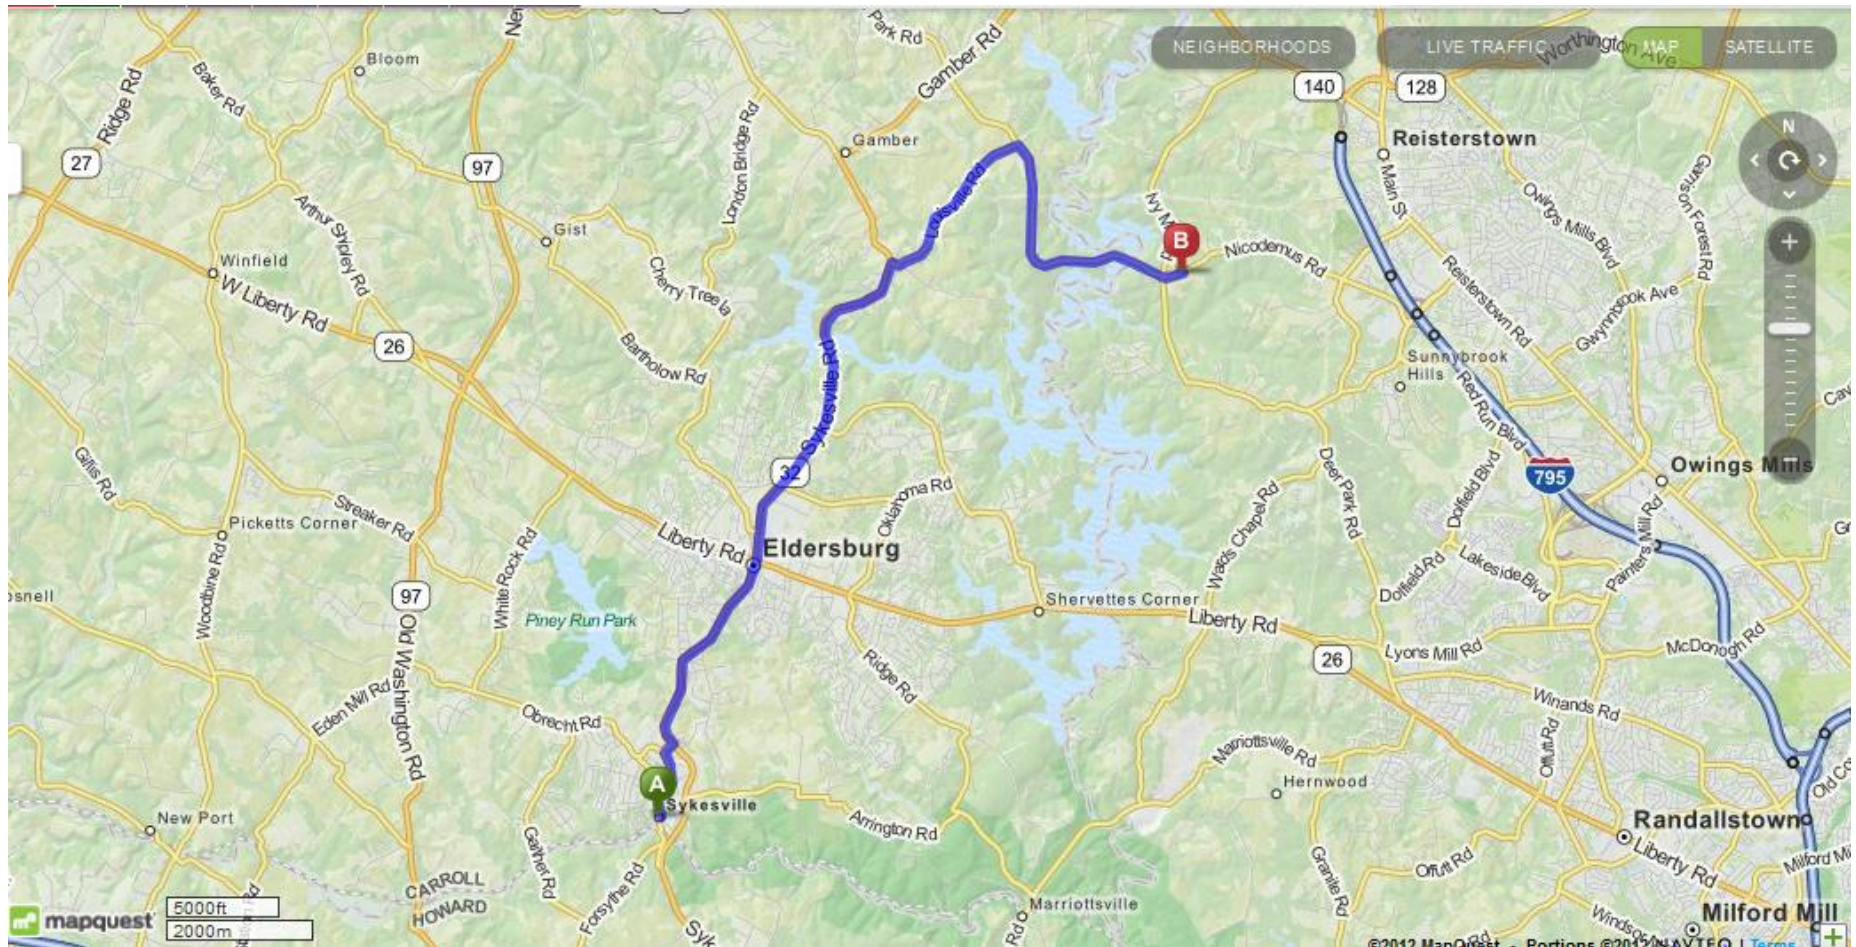

From Sykesville

From Sykesville

MD-32/Sykesville Rd.

Right onto Bollinger Mill Rd.

.10 mi to 1st left onto Louisville Rd.

Right onto Deer Park Rd.

Deer Park Rd becomes Nicodemus Rd.

0.6 mi. to Baltimore Humane Society on right