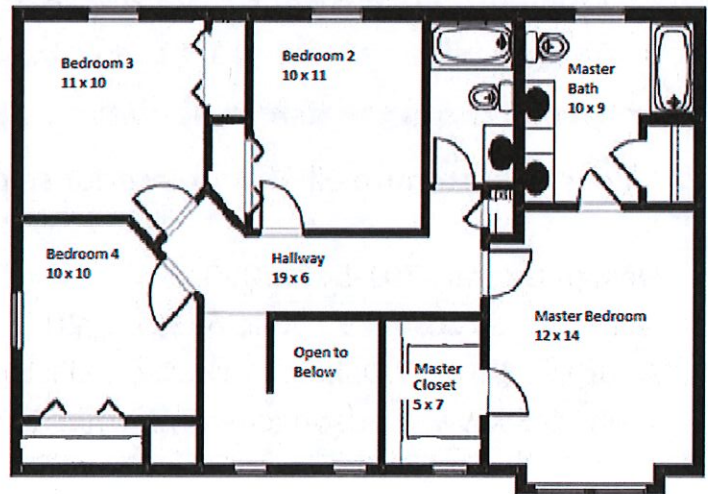

13340 YELLOWSTONE MEADOW ST

MM B4 L4

Your dream home is waiting for you!