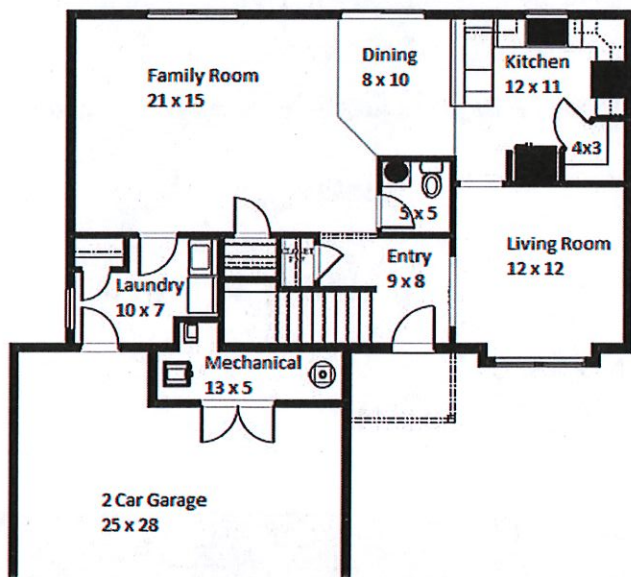

13340 YELLOWSTONE MEADOW ST

MM B4 L4

Your dream home is waiting for you!