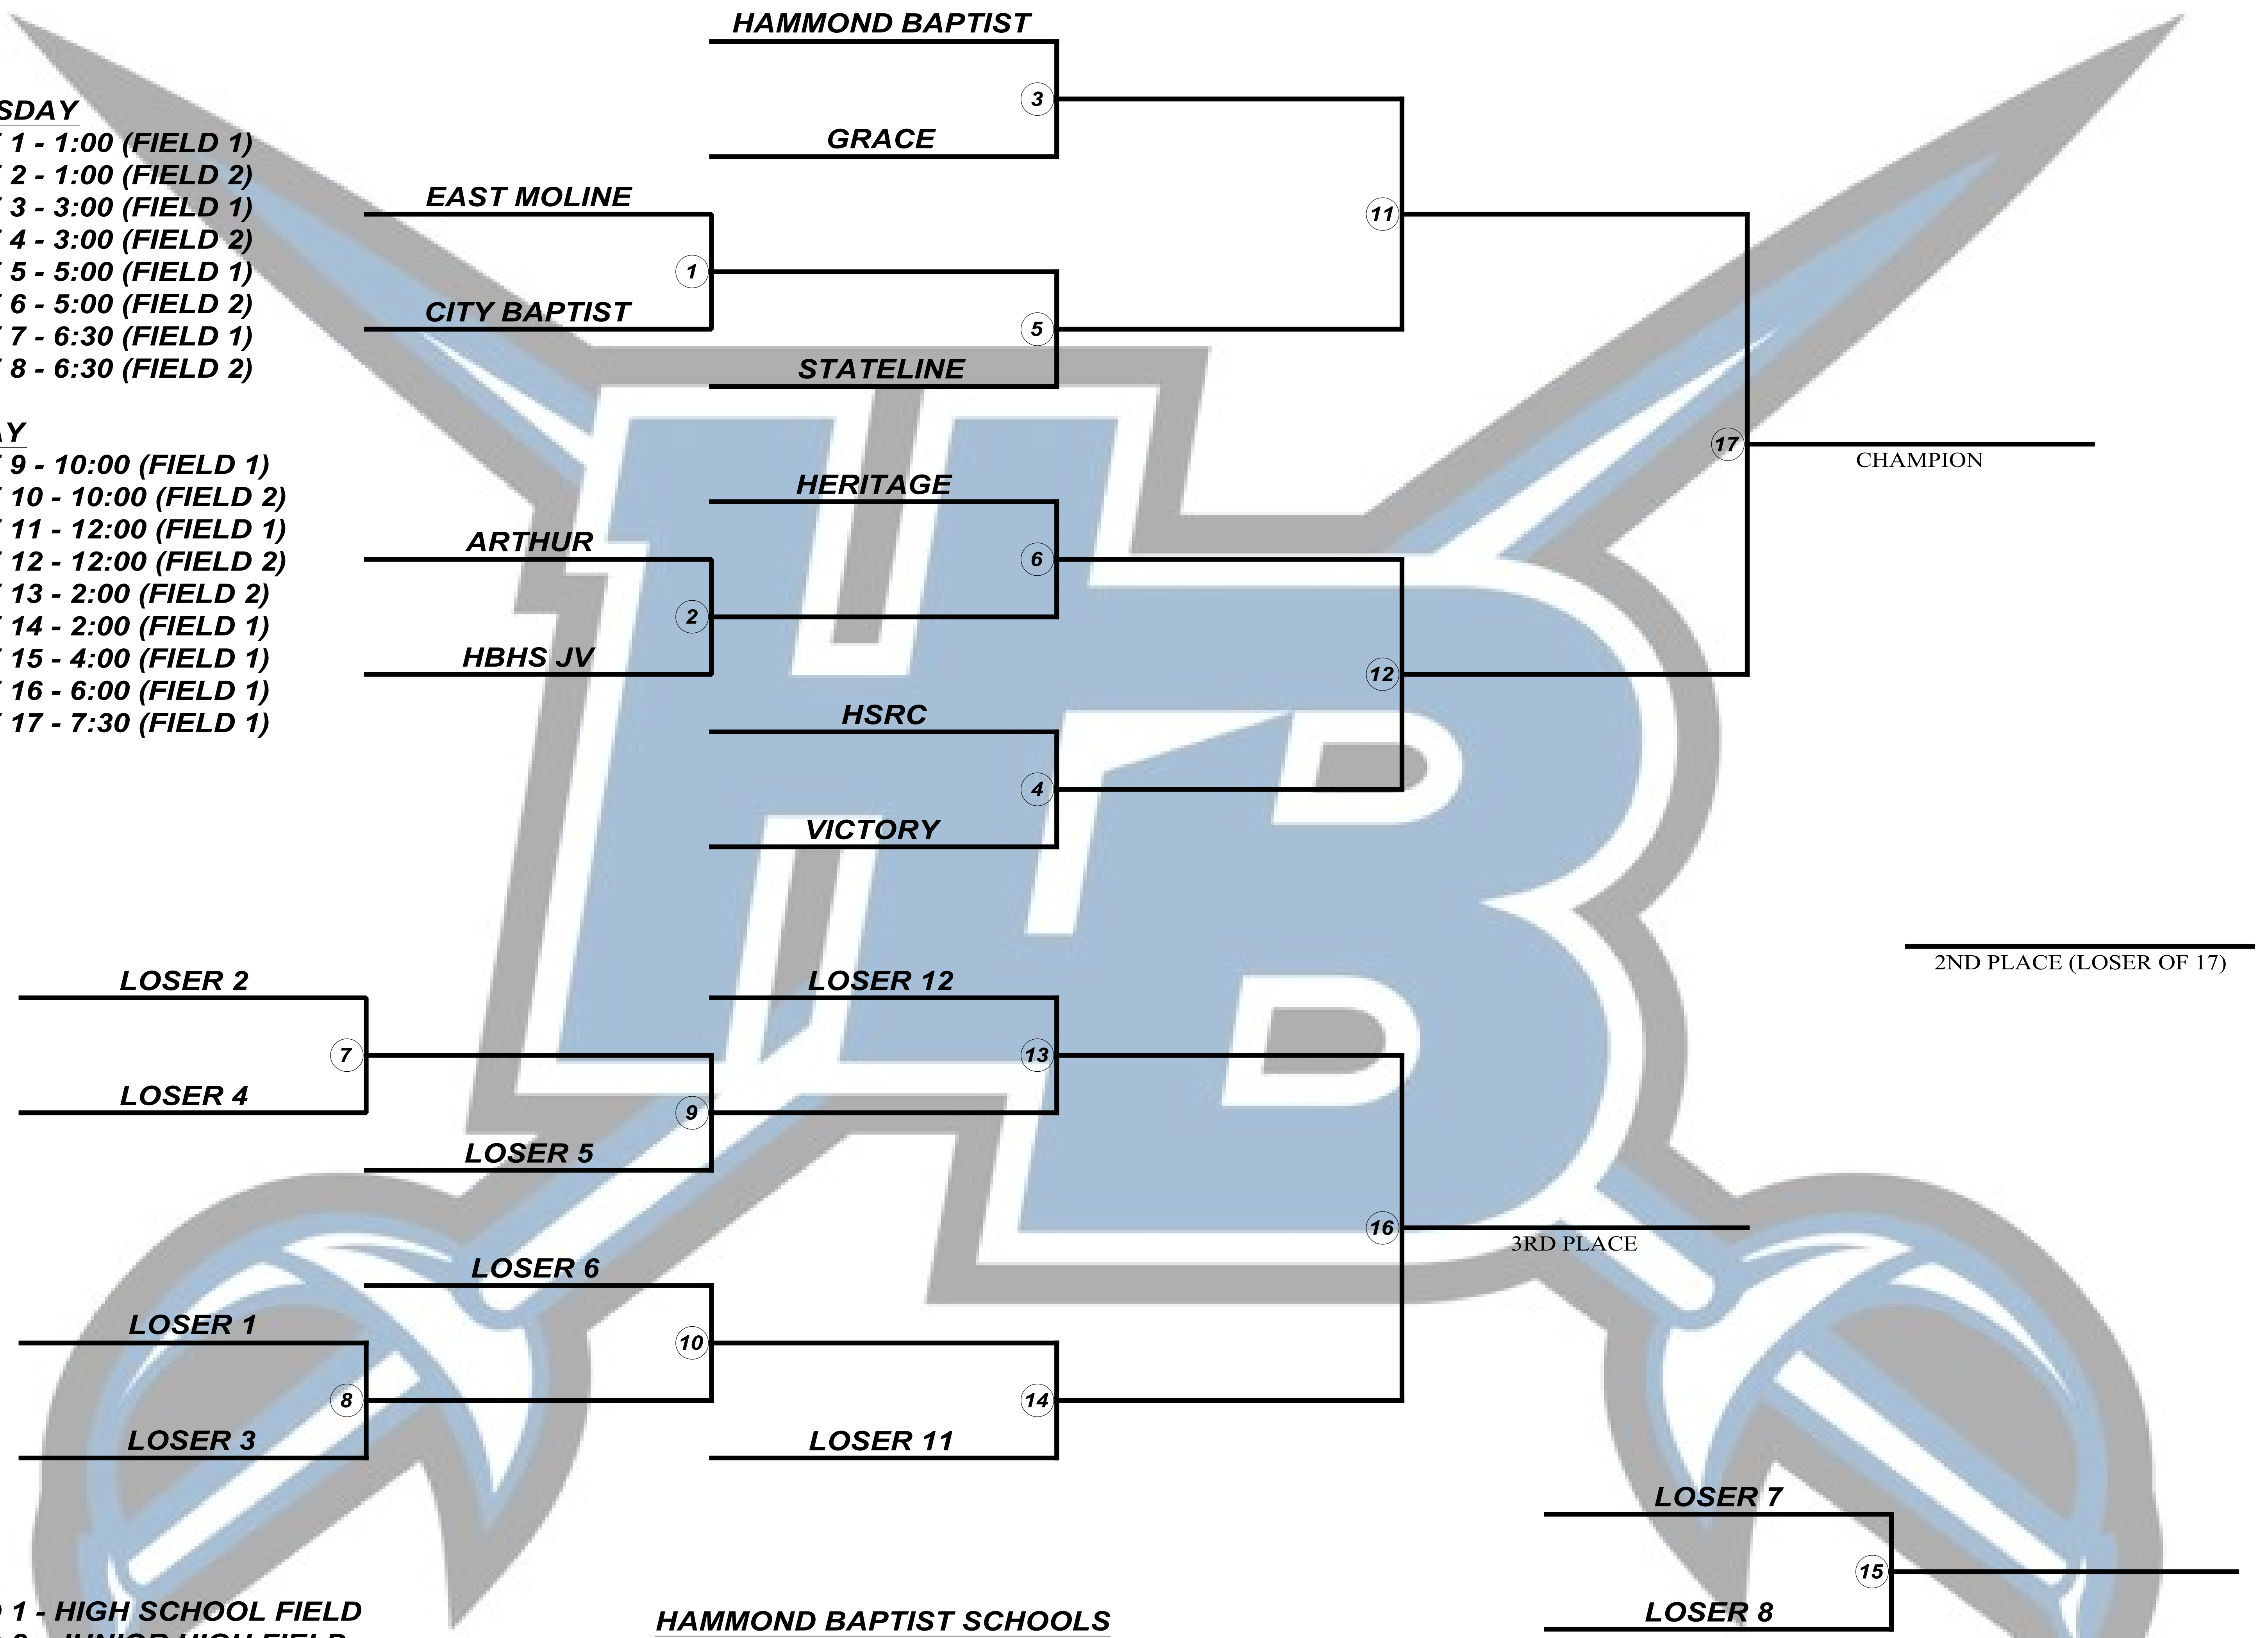

THURSDAY

- GAME 1 - 1:00 (FIELD 1)**
- GAME 2 - 1:00 (FIELD 2)**
- GAME 3 - 3:00 (FIELD 1)**
- GAME 4 - 3:00 (FIELD 2)**
- GAME 5 - 5:00 (FIELD 1)**
- GAME 6 - 5:00 (FIELD 2)**
- GAME 7 - 6:30 (FIELD 1)**
- GAME 8 - 6:30 (FIELD 2)**

FRIDAY

- GAME 9 - 10:00 (FIELD 1)**
- GAME 10 - 10:00 (FIELD 2)**
- GAME 11 - 12:00 (FIELD 1)**
- GAME 12 - 12:00 (FIELD 2)**
- GAME 13 - 2:00 (FIELD 2)**
- GAME 14 - 2:00 (FIELD 1)**
- GAME 15 - 4:00 (FIELD 1)**
- GAME 16 - 6:00 (FIELD 1)**
- GAME 17 - 7:30 (FIELD 1)**