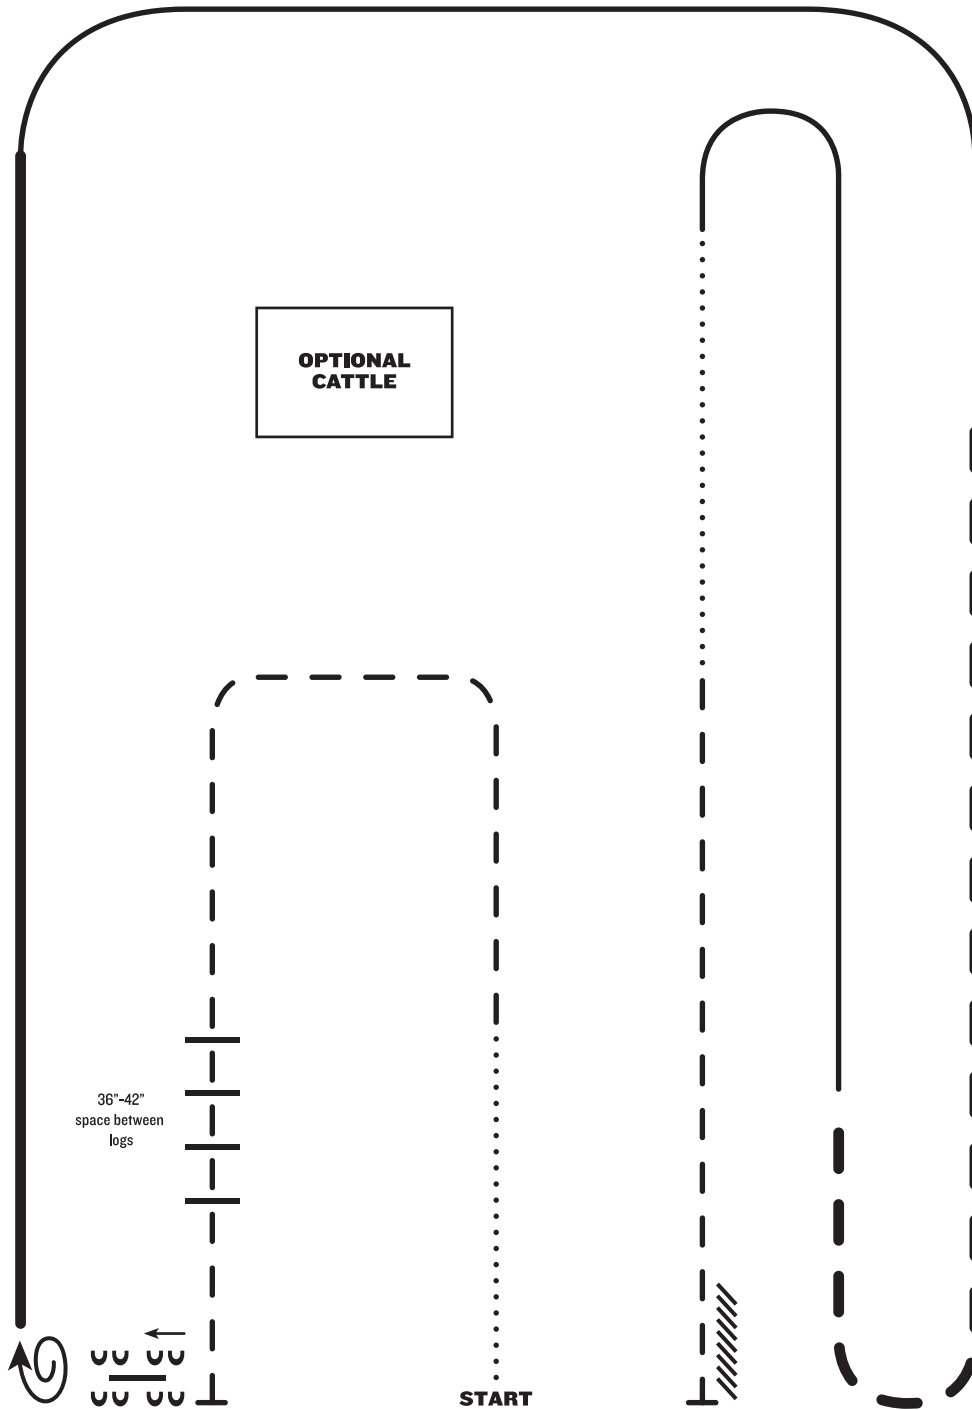

Class 66 HA/AA/Class 67 Arabian

RANCH RIDING - PATTERN 12

LEGEND

.....	Walk
....	Extended Walk
- - -	Trot
- - - -	Extended Trot
— — —	Lope
— — — —	Extended Lope
////	Back
\\	Lead Change

1. Walk
2. Trot
3. Trot over logs, stop
4. Side pass right over log
5. 1 1/2 turn right
6. Extended lope right lead
7. Lope right lead
8. Extended trot
9. Lope left lead
10. Walk
11. Trot
12. Stop and back

Note: The drawn description of this pattern is only intended for the general depiction of the pattern. Exhibitors should utilize the arena space to best exhibit their horses.