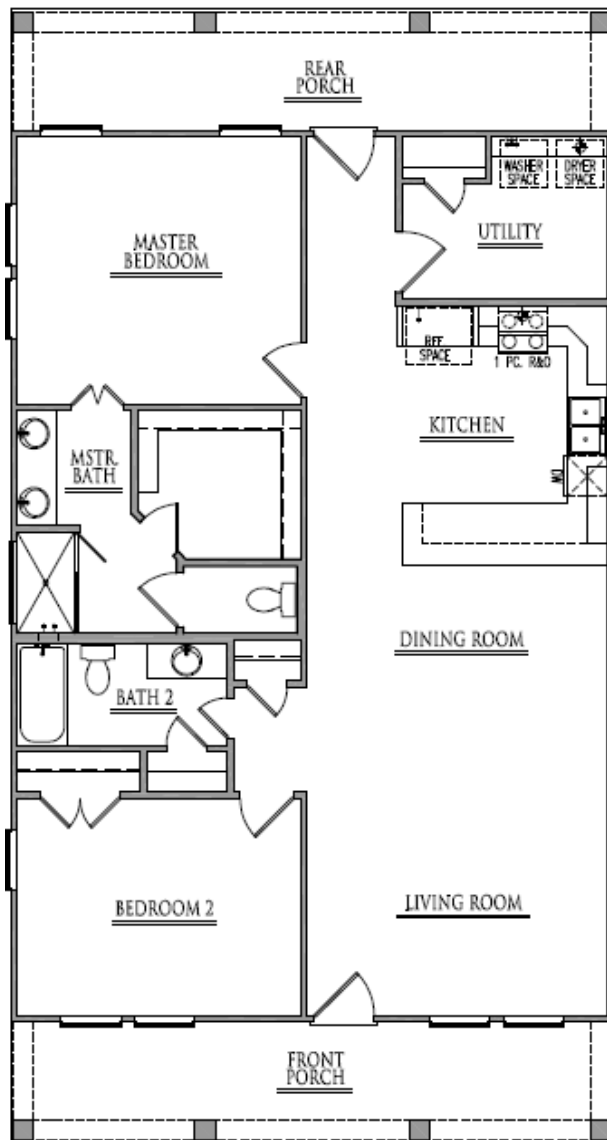

THE DRIFTWOOD

2 BEDROOM/ 2 BATH

INDOOR LIVING	1320
OUTDOOR LIVING	360
TOTAL LIVING	1680