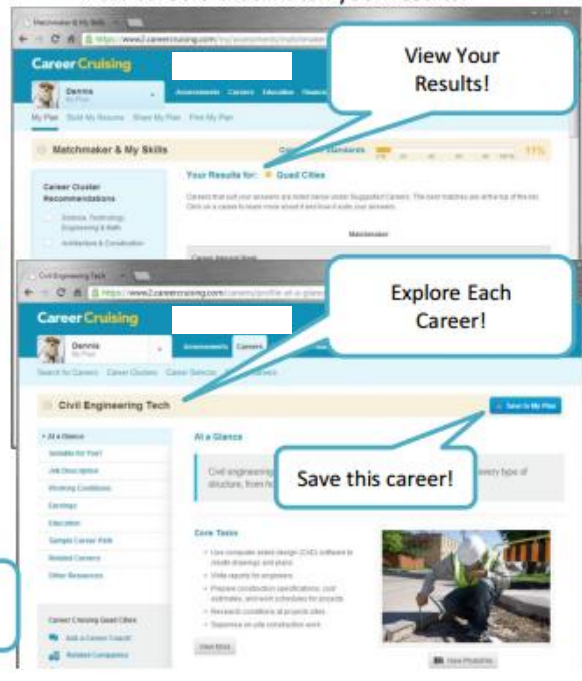

# Introduction to Career Cruising Inspire

**What is Career Cruising?** – It is a website that guides your exploration of careers and the world of work.

- 1 How do I start?**  
Using your web browser, go to [www.careercruising.com](http://www.careercruising.com) and enter in your portfolio username and password. *(Don't have a portfolio – goto step 2)*

- 2 Create your personal portfolio**
- Login with your schools username/password
  - Create your portfolio

- 3 Take an interest assessment**  
Answer questions based on your likes and dislikes

- 4 Explore your careers!**  
View careers that match your results.