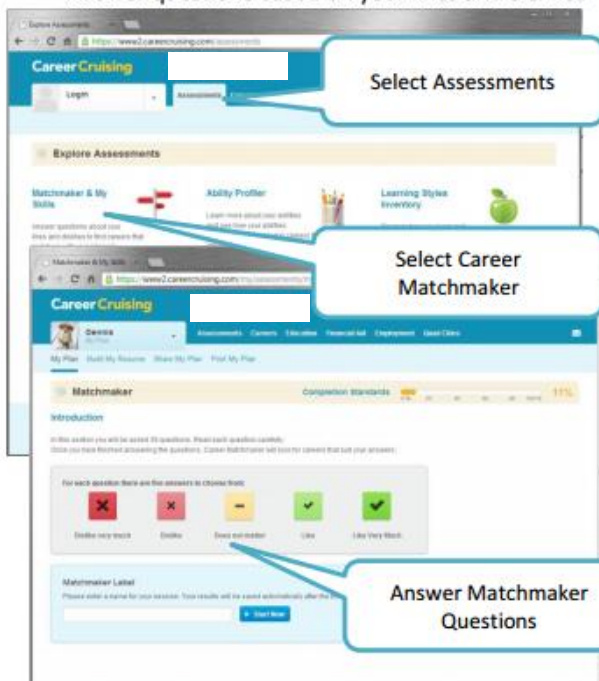

# Introduction to Career Cruising Inspire

**What is Career Cruising?** – It is a website that guides your exploration of careers and the world of work.

- 1 How do I start?**  
Using your web browser, go to [www.careercruising.com](http://www.careercruising.com) and enter in your portfolio username and password. *(Don't have a portfolio – goto step 2)*

- 2 Create your personal portfolio**
- Login with your schools username/password
  - Create your portfolio

- 3 Take an interest assessment**  
Answer questions based on your likes and dislikes

- 4 Explore your careers!**  
View careers that match your results.