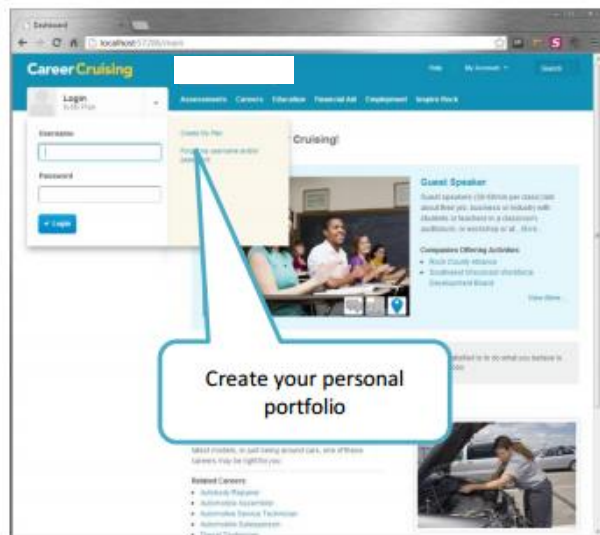

# Introduction to Career Cruising Inspire

**What is Career Cruising?** – It is a website that guides your exploration of careers and the world of work.

- 1 How do I start?**  
Using your web browser, go to [www.careercruising.com](http://www.careercruising.com) and enter in your portfolio username and password. *(Don't have a portfolio – goto step 2)*

- 2 Create your personal portfolio**
- Login with your schools username/password
  - Create your portfolio

- 3 Take an interest assessment**  
Answer questions based on your likes and dislikes

- 4 Explore your careers!**  
View careers that match your results.