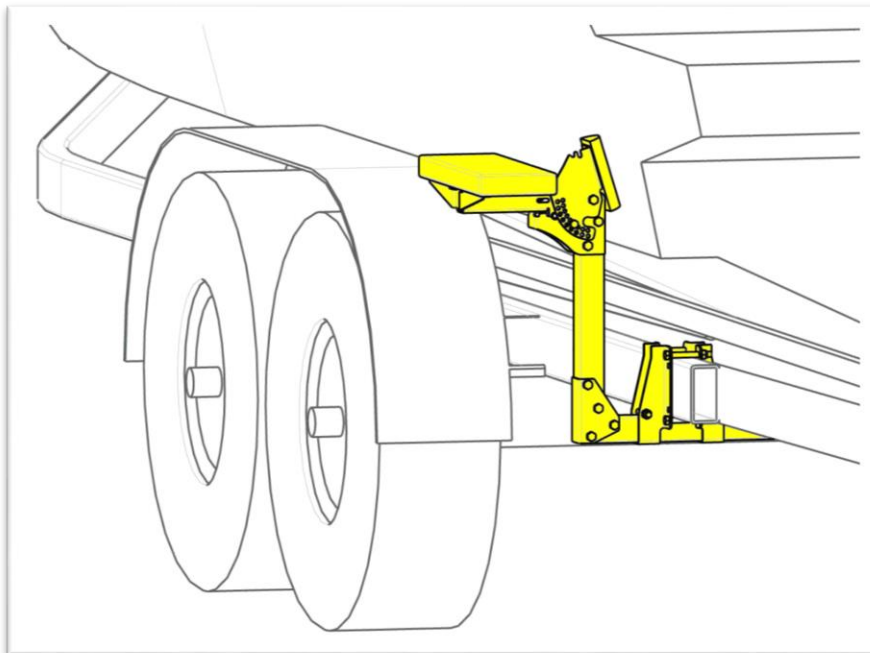

# SKU003 Short Step, Below Frame Mounted

- Specifications:
- Two mounting locations per side
  - Step is 18" long and 36" above the ground
  - 250 lb weight capacity

- Applications:
- Single or dual axle trailers
  - The step mounts to the rear most part of the trailer
  - To be used by first stepping on the trailer frame or a Guide-on Step "Step 2" SKU004

Brackets for mounting must have full access to frame from all sizes. This model cannot be mounted above an integral step of the trailer – see SKU001.

It is possible to flip the mounting brackets and position the assembly above the frame to raise the step and guide 6".