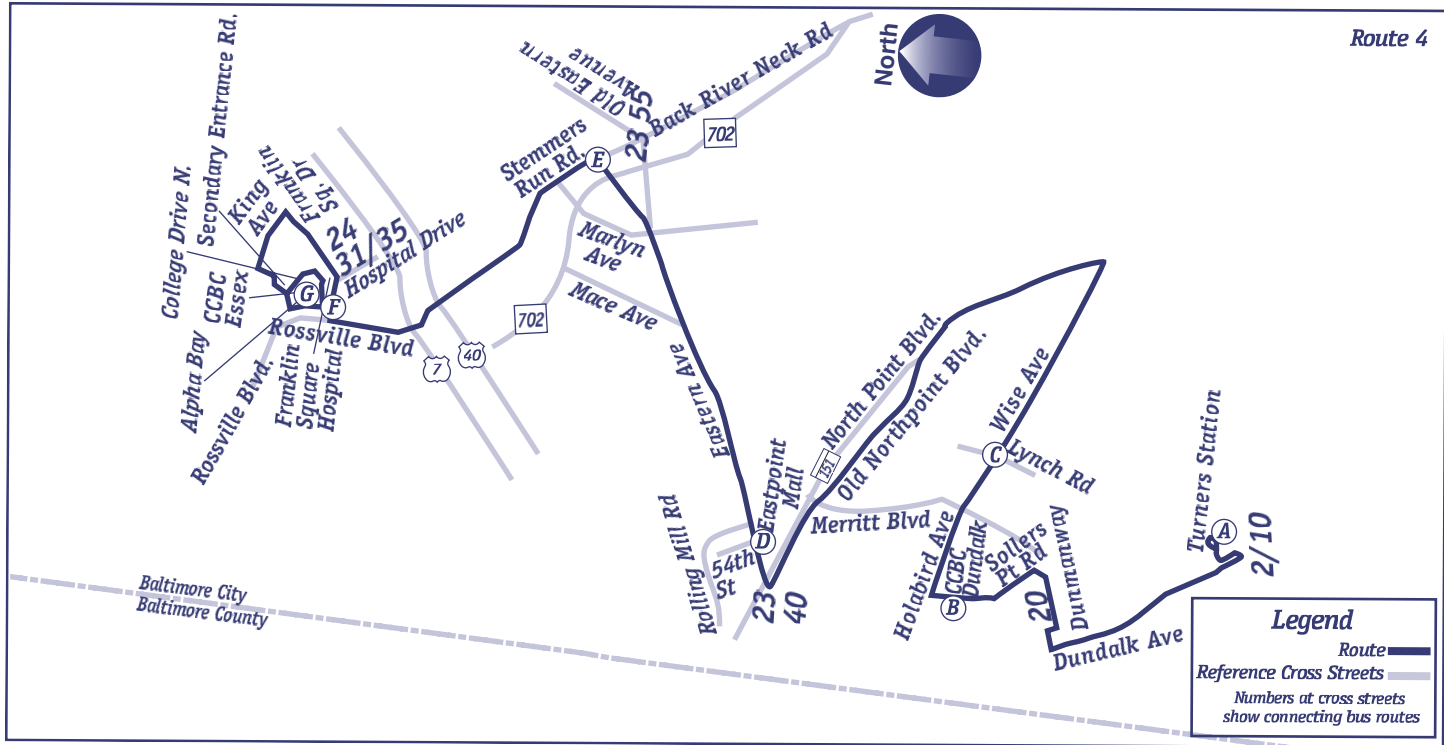

WEEKDAYS							WEEKDAYS						
A	B	C	D	E	F	G	G	F	E	D	C	B	A
Turners Station	CCBC Dundalk Entrance	Lynch & Wise	Eastern & 54th	Stemmers & Eastern	Franklin Square	CCBC Essex	CCBC Essex	Franklin Square	Stemmers Run & Eastern	Eastern & 54th	Wise & Lynch	CCBC Dundalk Entrance	Turners Station
530 A	540	545	557	609	621	626	530	535	544	554	609	614	623
630 A	640	645	657	709	721	726	626	631	640	650	706	711	723
730 A	740	745	757	809	821	826	723	728	737	749	806	811	823
830 A	840	846	858	910	922	927	824	829	838	850	907	912	923
930 A	941	947	959	1011	1023	1028	925	930	939	950	1007	1012	1023
1030 A	1041	1047	1059	1111	1123	1128	1025	1030	1039	1050	1107	1112	1123
1130 A	1144	1150	1202	1214	1226	1231	1125	1130	1139	1150	1207	1212	1223
1230 P	1244	1250	102	114	126	131	1223	1228	1237	1251	108	113	123
130 P	144	150	202	214	226	231	122	127	136	151	208	213	223
230 P	244	250	302	314	326	331	222	227	236	251	308	313	323
330 P	344	350	402	414	426	431	319	324	334	349	406	412	423
430 P	442	449	501	513	525	530	418	423	434	449	506	512	523
530 P	542	549	601	613	625	630	519	524	535	549	606	612	623
630 P	642	649	701	713	725	730	624	629	640	651	707	713	723
730 P	742	749	801	813	825	830	726	731	741	752	808	813	823
830 P	840	846	858	910	922	927	829	834	843	853	908	913	923
930 P	940	946	958	1010	1020	1025	933	938	947	957	1012	1017	1027

SATURDAYS							SATURDAYS						
A	B	C	D	E	F	G	G	F	E	D	C	B	A
Turners Station	CCBC Dundalk Entrance	Lynch & Wise	Eastern & 54th	Stemmers & Eastern	Franklin Square	CCBC Essex	CCBC Essex	Franklin Square	Stemmers Run & Eastern	Eastern & 54th	Wise & Lynch	CCBC Dundalk Entrance	Turners Station
630 P	641	647	659	710	719	724	625	630	640	651	707	712	723
730 P	741	747	759	812	821	826	723	728	738	750	807	812	823
830 P	843	849	901	915	924	929	822	827	837	850	907	912	923
930 P	943	949	1001	1014	1023	1028	922	927	937	950	1007	1012	1023
1030 P	1044	1050	1102	1115	1124	1129	1021	1026	1036	1050	1107	1112	1123
1130 P	1144	1150	1202	1215	1224	1229	1121	1126	1137	1150	1207	1212	1223
1230 P	1243	1249	101	114	123	128	1222	1227	1238	1251	108	113	123
130 P	143	149	201	215	224	229	122	127	138	151	208	213	223
230 P	241	247	259	313	322	327	221	226	237	251	308	313	323
330 P	341	347	359	413	422	427	321	326	337	351	408	413	423
430 P	441	447	459	513	522	527	421	426	437	451	508	513	523
530 P	541	547	559	613	622	627	521	526	537	551	608	613	623
630 P	642	647	659	712	721	726	623	628	638	652	708	713	723
730 P	742	747	759	812	821	826	723	728	738	752	808	813	823
830 P	842	847	859	911	920	925	825	830	840	853	908	913	923
930 P	942	947	959	1011	1020	1025	931	936	946	959	1014	1019	1029