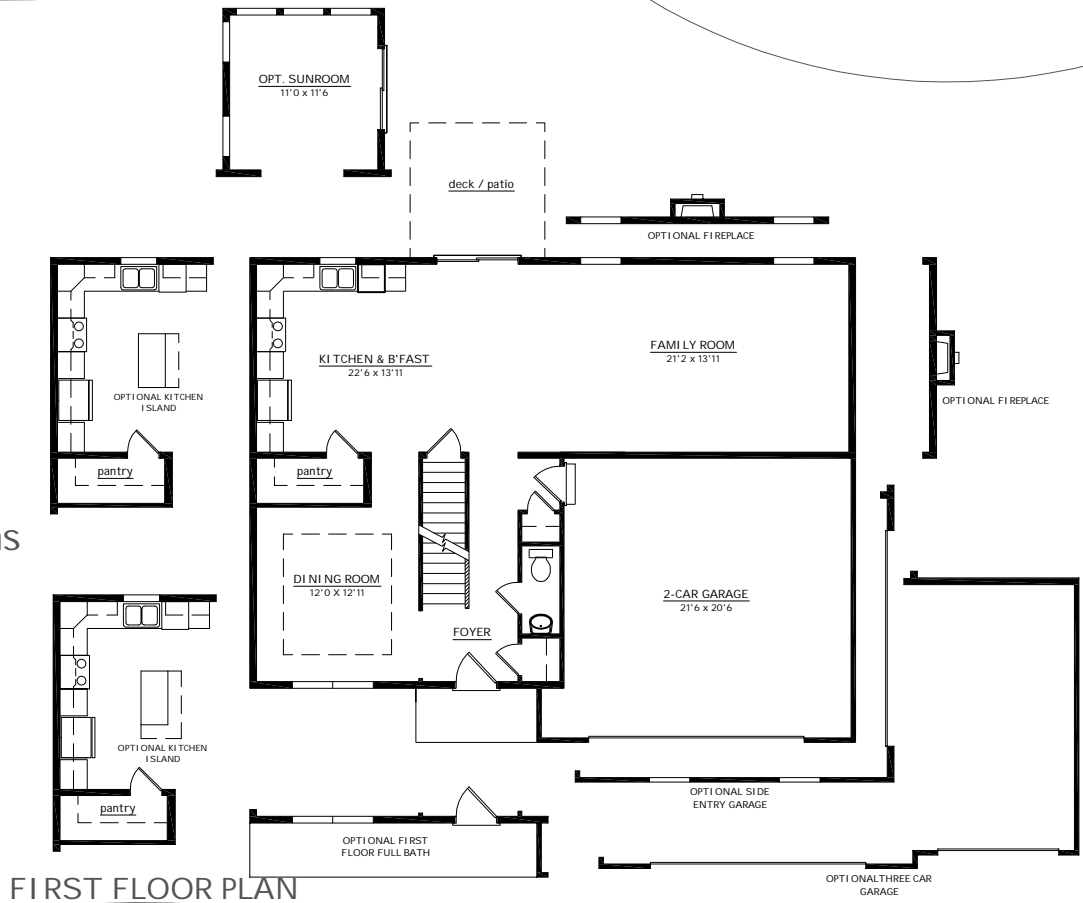

Jefferson

"Building our Legacy,
One Home at a Time!"

2,200 Square Feet
4 bedroom
2 1/2 bath
Open Floor Plan
Multiple Plan Options

FIRST FLOOR PLAN

SECOND FLOOR PLAN

buildalegacypa.com

This sheet is for illustrative purposes only and not part of a legal contract. Plans are subject to modification. room measurements are approximate. Individual unit elevations are based on the entire building and will vary. Optional items indicated are available at additional cost. Refrigerator, washer and dryer are not included. Illustration is an artist's conception and may vary in precise detail. (3/10/2016)