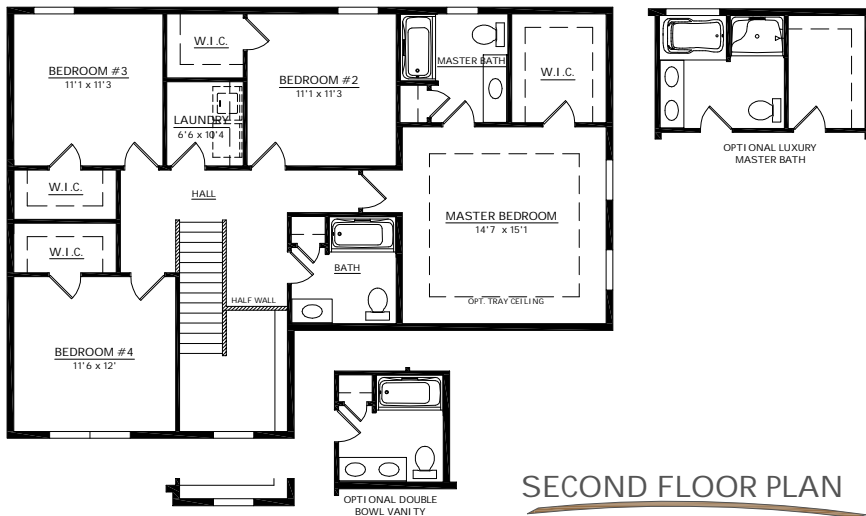

Jefferson

"Building our Legacy,
One Home at a Time!"

2,200 Square Feet
4 bedroom
2 1/2 bath
Open Floor Plan
Multiple Plan Options

FIRST FLOOR PLAN

SECOND FLOOR PLAN

buildalegacypa.com

This sheet is for illustrative purposes only and not part of a legal contract. Plans are subject to modification. room measurements are approximate. Individual unit elevations are based on the entire building and will vary. Optional items indicated are available at additional cost. Refrigerator, washer and dryer are not included. Illustration is an artist's conception and may vary in precise detail. (3/10/2016)