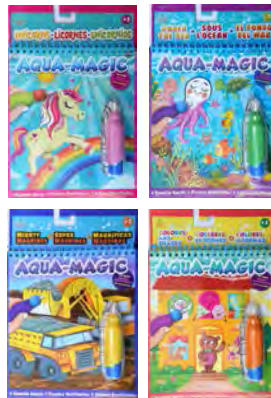

Case Pack: 48

UPC: 0 62255 20011 6

20011 Open Stock \$1.55 each

20011SD24 Shelf Display \$1.70ea. \$40.80/Display

20011FD72 Floor Display \$2.00ea. \$144.00/Display

Three Little Twigs® Aqua Magic

Uncover the magic with water. Search and find with 8 exciting pages. Pen included. 4 assorted