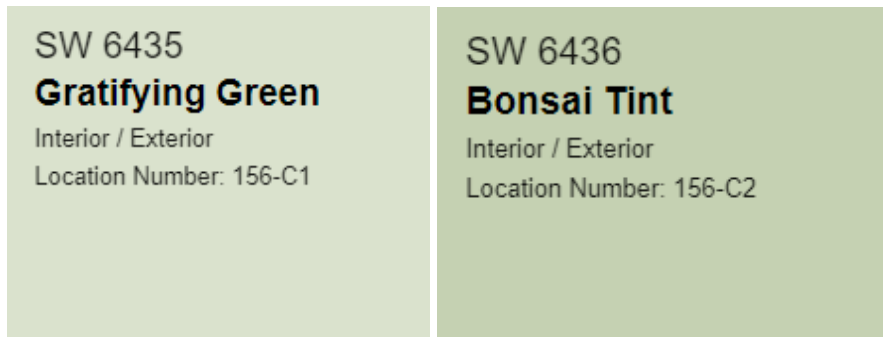

## PEACH TONES:

SW 6336  
**Nearly Peach**  
Interior / Exterior  
Location Number: 268-C4

SW 6344  
**Peach Fuzz**  
Interior / Exterior  
Location Number: 125-C1

## YELLOW TONES:

SW 1668  
**Pineapple Cream**  
Interior  
Location Number: 138-C1

SW 6679  
**Full Moon**  
Interior  
Location Number: 295-C2

GREEN TONES:

BLUE TONES:

TAUPE OPTION:

TRIM COLOR: