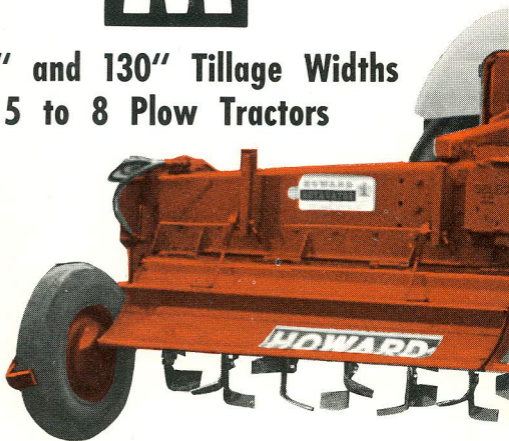

ROTAVATION DOESN'T COST

IT PAYS

HOW

ROTARY

WORLD LEADER IN

MODEL

M

**100" and 130" Tillage Widths
for 5 to 8 Plow Tractors**

MODEL

K

80" Tillage

NC.

F

LY COM

Width for 4 to 5 Plow Tractors

HARVARD, ILLINOIS and

COMPLETE

MODEL

P

**40" Tillage
Width for
2 Plow
Tractors**

SACRAMENTO, CALIFORNIA

LINE

MODEL

E

50", 60" and
70" Tillage
Widths for
3 to 4 Plow
Tractors

**MAXIMUM RESULTS
WITH
MINIMUM TILLAGE**

SOLD EXCLUSIVELY BY

ROTAVATION IS **HIGH SPEED** **EFFICIENT CULTIVATION**

K-80 MODEL WITH CULTIVATING
SHIELDS IN EARLY CORN