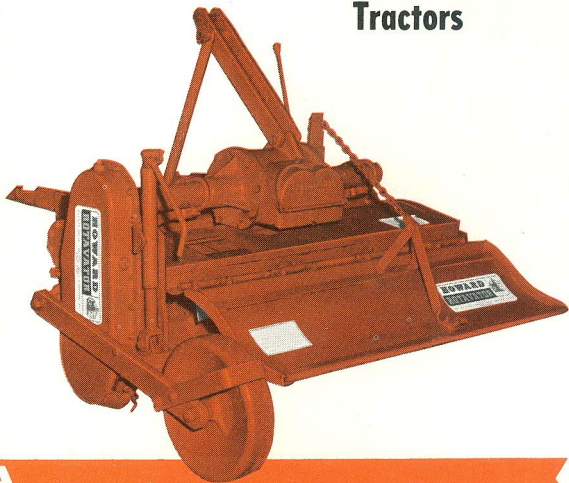

MODEL

K

80" Tillage

NC.

F

LY COM

Width for 4 to 5 Plow Tractors

HARVARD, ILLINOIS and

COMPLETE

MODEL

P

**40" Tillage
Width for
2 Plow
Tractors**

SACRAMENTO, CALIFORNIA

LINE

MODEL

E

50", 60" and
70" Tillage
Widths for
3 to 4 Plow
Tractors

**MAXIMUM RESULTS
WITH
MINIMUM TILLAGE**

SOLD EXCLUSIVELY BY

ROTAVATION IS **HIGH SPEED** **EFFICIENT CULTIVATION**

K-80 MODEL WITH CULTIVATING
SHIELDS IN EARLY CORN

HOWARD ROTAVATOR

ROTAVATION IS THE ANSWER TO CROP RESIDUES

K-80 MODEL WORKING UP CORN
STALKS FOR WINTER FALLOW

COMPANY, INC.

HOW
ROTA

ROTA VATION IS **IDEAL SEEDBEDS FOR HIGHER YIELDS**

M-130 MODEL PREPARING BEAN
GROUND FOR WINTER WHEAT