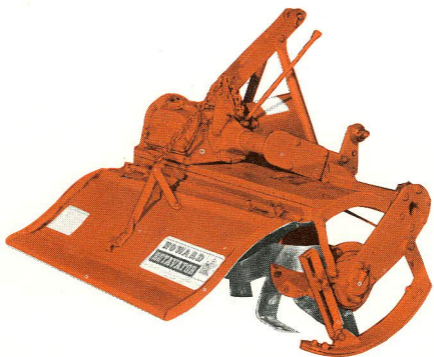

MODEL

K

80" Tillage

NC.

F

LY COM

Width for 4 to 5 Plow Tractors

HARVARD, ILLINOIS and

COMPLETE

MODEL

P

**40" Tillage
Width for
2 Plow
Tractors**

SACRAMENTO, CALIFORNIA

LINE

MODEL

E

50", 60" and
70" Tillage
Widths for
3 to 4 Plow
Tractors

**MAXIMUM RESULTS
WITH
MINIMUM TILLAGE**

SOLD EXCLUSIVELY BY

ROTAVATION IS **HIGH SPEED** **EFFICIENT CULTIVATION**

K-80 MODEL WITH CULTIVATING
SHIELDS IN EARLY CORN