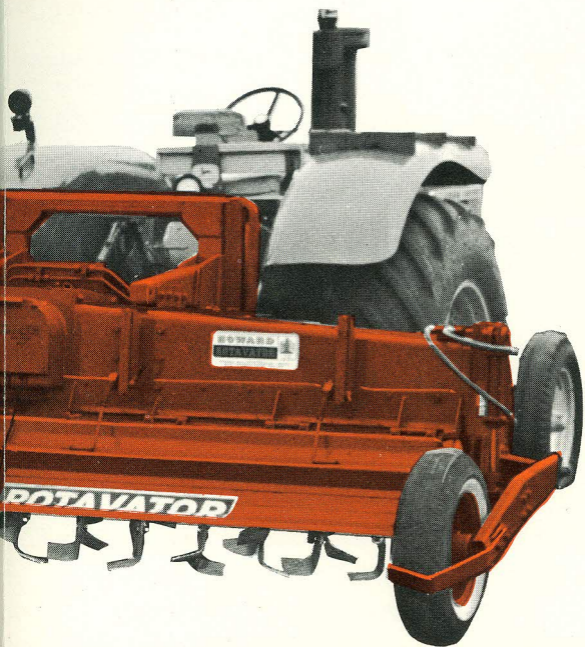

HOWARD

WARD

ROTAVATOR

®

T

ROTARY TILLAGE

ROTAVATOR COMPANY, I

H E O N

MODEL

K

80" Tillage

NC.

F

LY COM

Width for 4 to 5 Plow Tractors

HARVARD, ILLINOIS and

COMPLETE

MODEL

P

**40" Tillage
Width for
2 Plow
Tractors**

SACRAMENTO, CALIFORNIA

LINE

MODEL

E

50", 60" and
70" Tillage
Widths for
3 to 4 Plow
Tractors

**MAXIMUM RESULTS
WITH
MINIMUM TILLAGE**

SOLD EXCLUSIVELY BY

ROTAVATION IS **HIGH SPEED** **EFFICIENT CULTIVATION**

K-80 MODEL WITH CULTIVATING
SHIELDS IN EARLY CORN