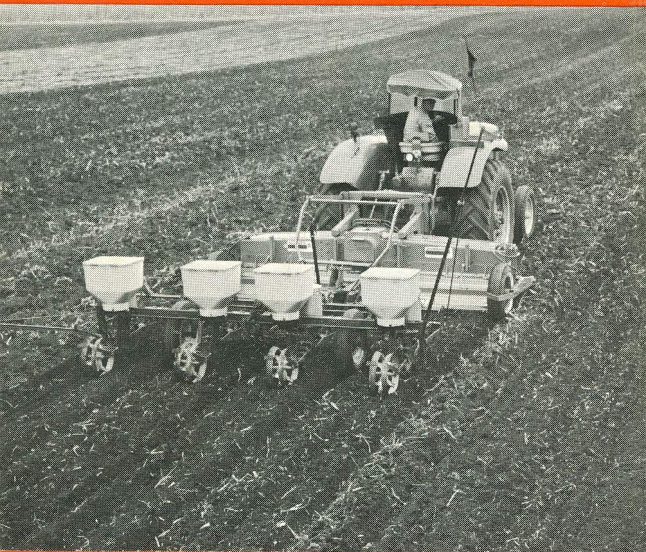

COMPLETE

MODEL

P

**40" Tillage
Width for
2 Plow
Tractors**

SACRAMENTO, CALIFORNIA

LINE

MODEL

E

50", 60" and
70" Tillage
Widths for
3 to 4 Plow
Tractors

**MAXIMUM RESULTS
WITH
MINIMUM TILLAGE**

SOLD EXCLUSIVELY BY

ROTAVATION IS **HIGH SPEED** **EFFICIENT CULTIVATION**

K-80 MODEL WITH CULTIVATING
SHIELDS IN EARLY CORN

HOWARD ROTAVATOR

ROTAVATION IS THE ANSWER TO CROP RESIDUES

K-80 MODEL WORKING UP CORN
STALKS FOR WINTER FALLOW

COMPANY, INC.

HOW
ROTA

ROTA VATION IS **IDEAL SEEDBEDS FOR HIGHER YIELDS**

M-130 MODEL PREPARING BEAN
GROUND FOR WINTER WHEAT