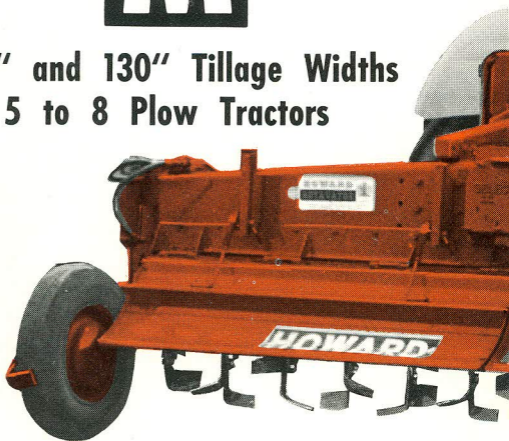

# IT PAYS

**HOW**

**ROTARY**

**WORLD LEADER IN**

**MODEL**

**M**

**100" and 130" Tillage Widths  
for 5 to 8 Plow Tractors**

**HOWARD**