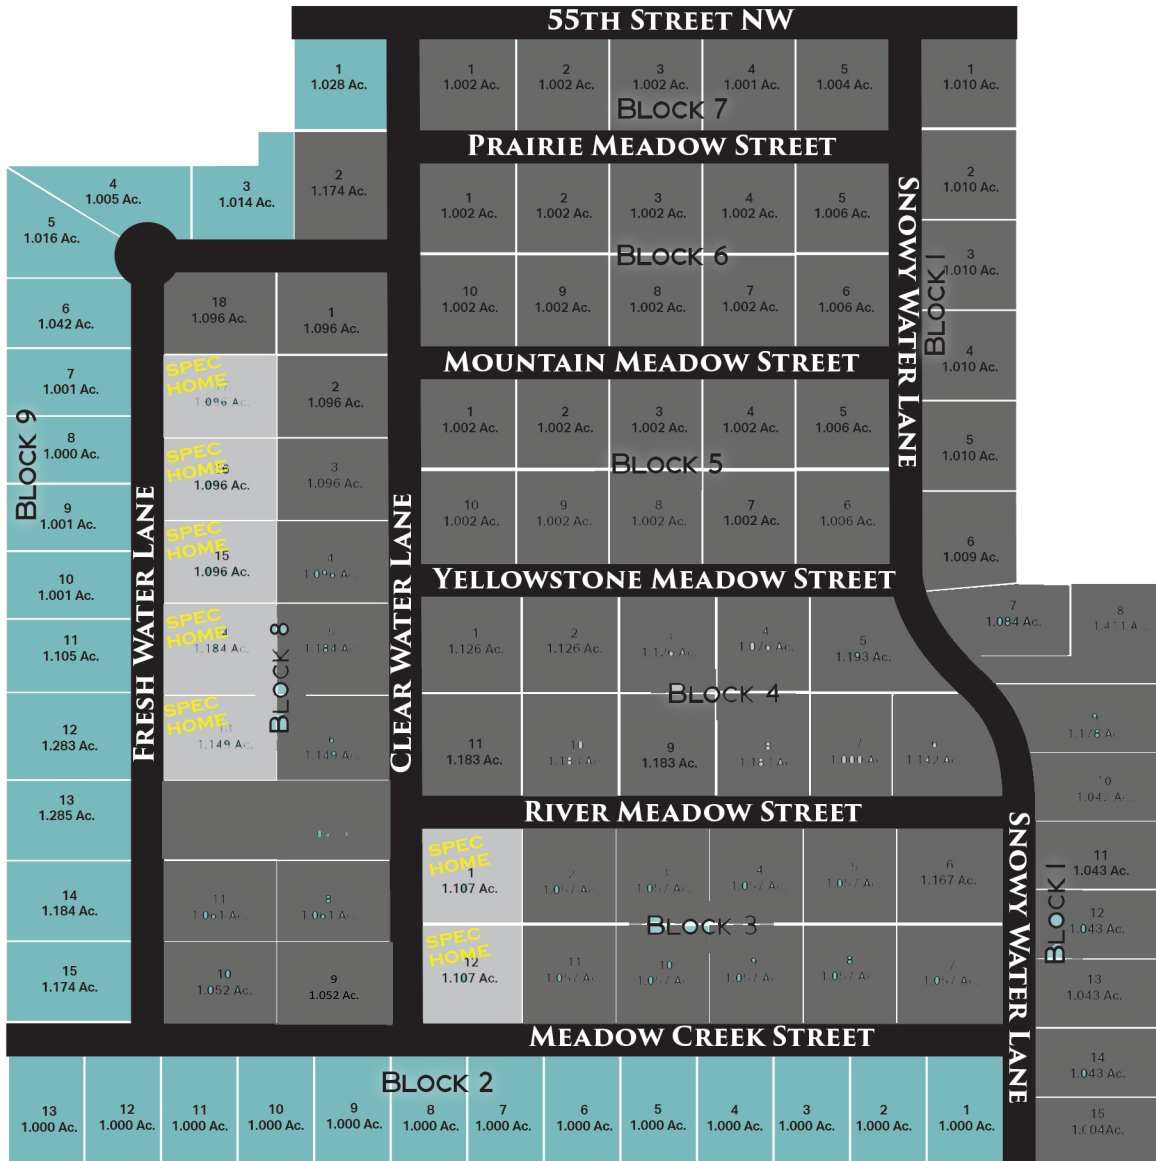

# MISSOURI MEADOWS ESTATES

DIRECTIONS - TAKE HWY 2 N - TURN R ONTO 42ND ST W - TURN L ONTO 11TH AVE E  
 TURN L ONTO US-85B - TURN R ONTO 55TH ST NW - TURN R ONTO CLEAR WATER DR

**LOT AVAILABLE**
 **INVENTORY HOME FOR SALE**
 **SOLD**