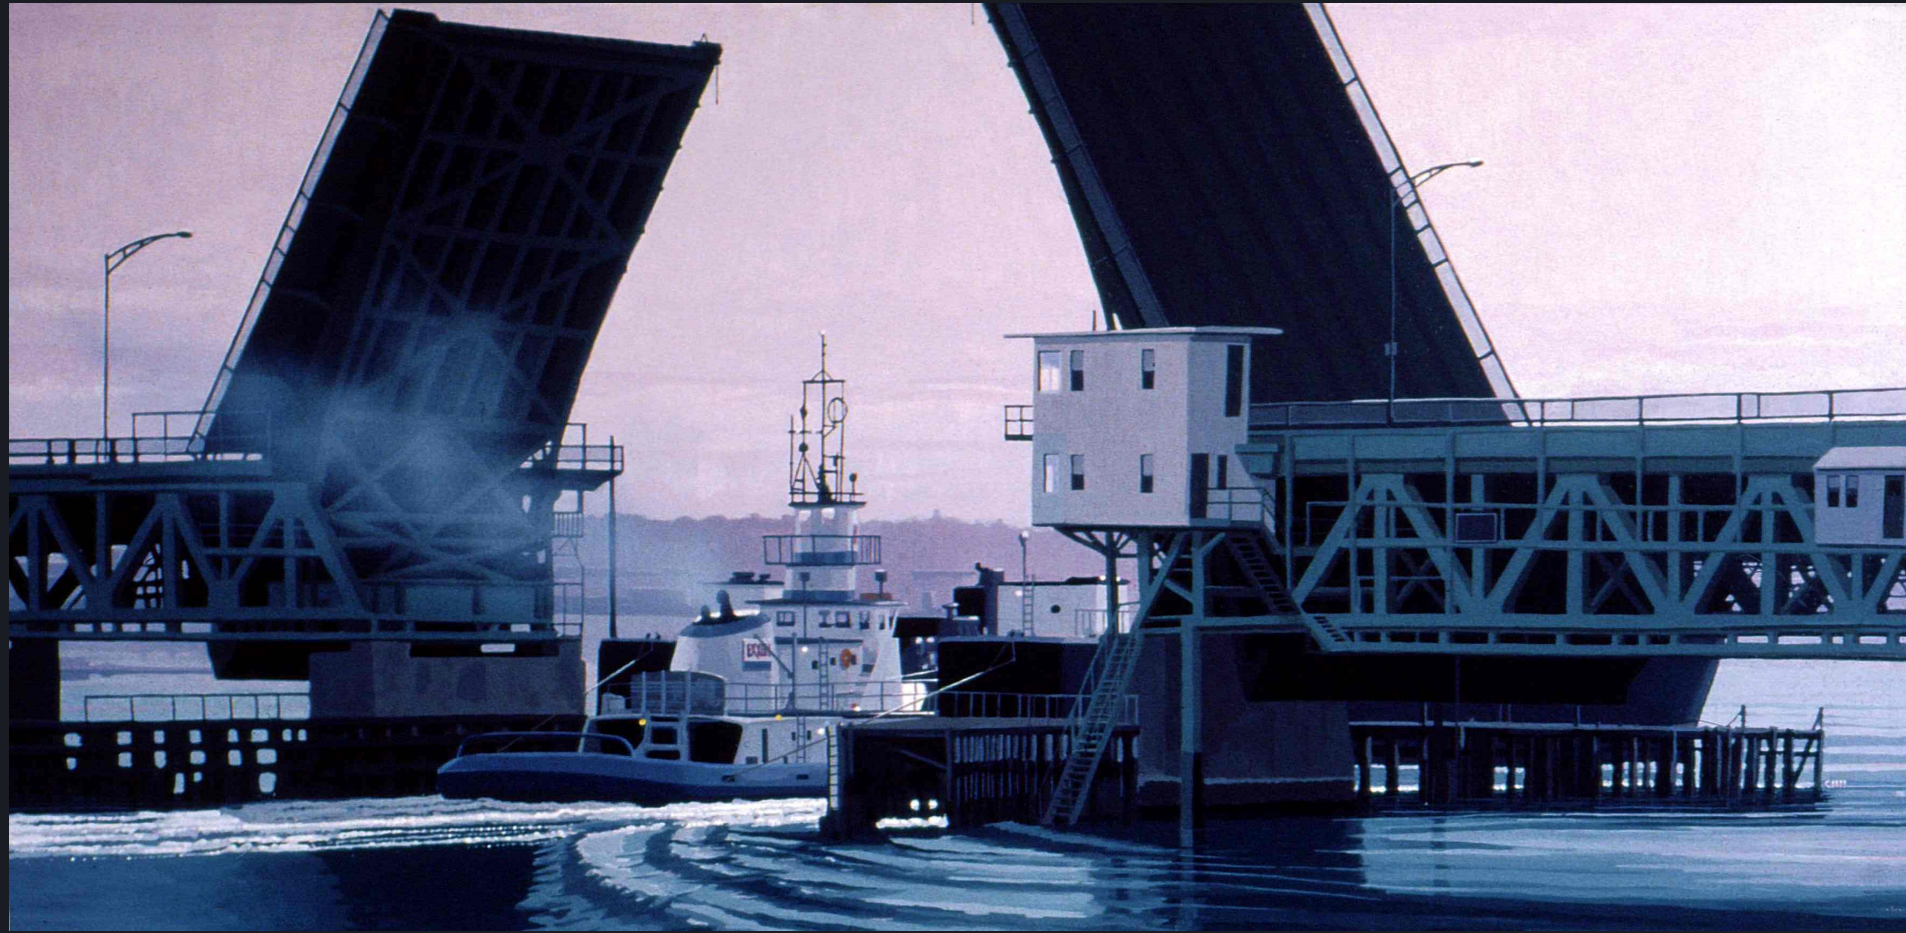

PORTLAND COMPANY

40" x 20" 1988 Collection of Casco Northern Bank

CITY CENTER

9" x 18" 1985

Collection of Alan Cavedon-Scease

BRIDGE UP
48" x 23" 1985 Collection of Dr. Donald Leeber

GREBE RIBS
24" x 24" 1985 Collection of Joel Martin