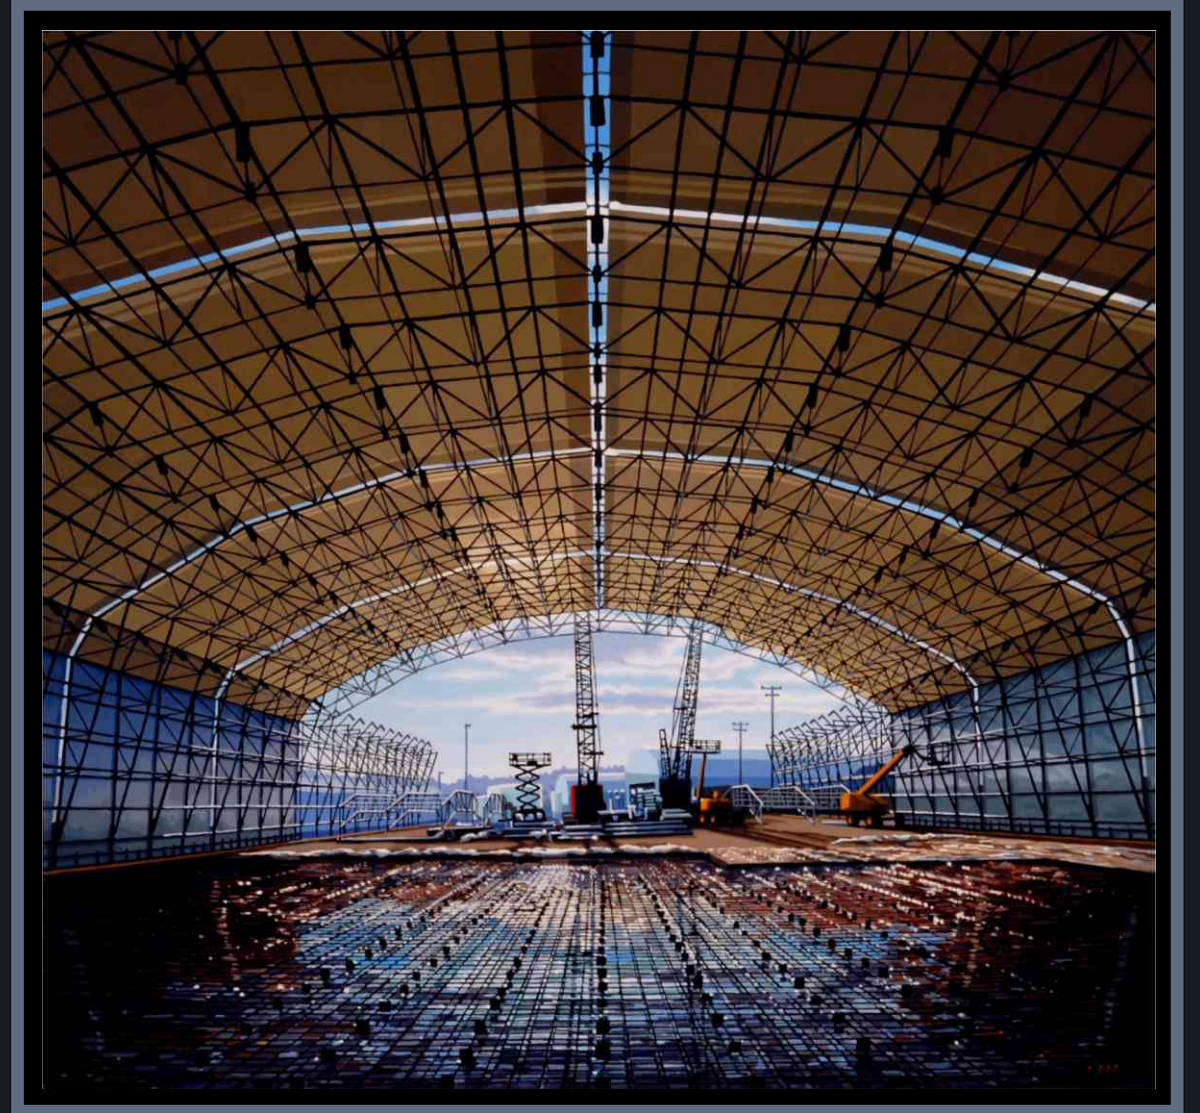

TENT BUILDING
24" x 24" 2008 Collection of Fred Writt