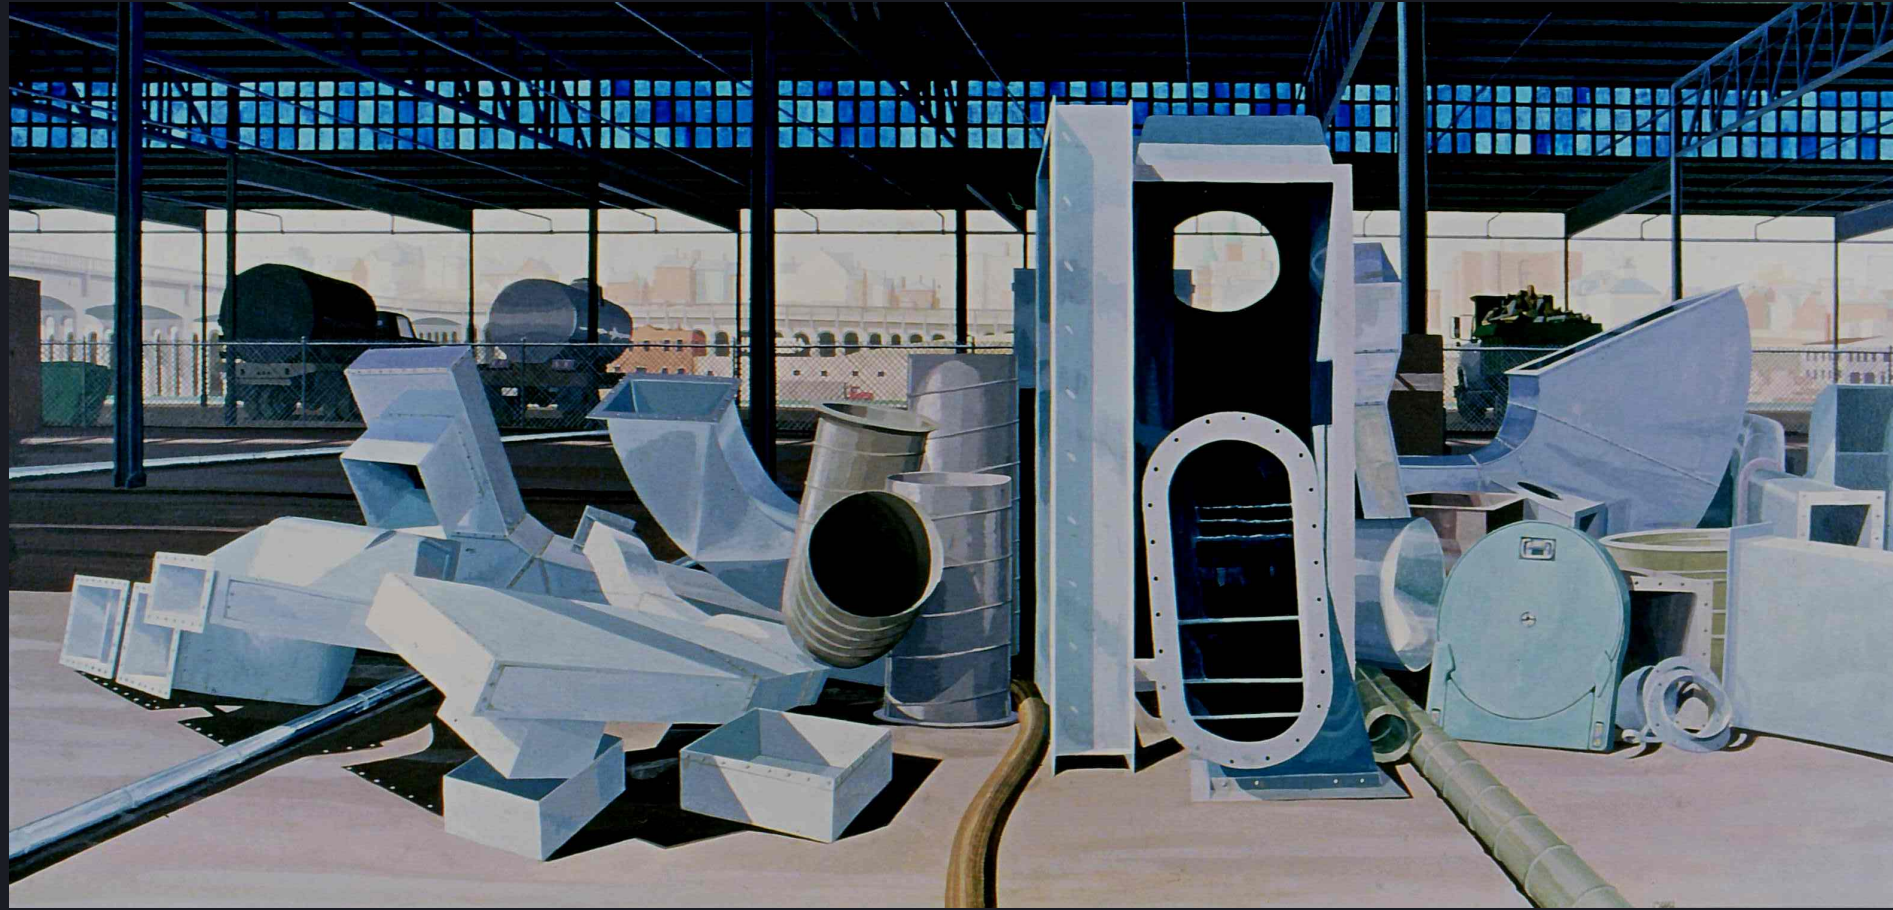

PORTLAND COMPANY

40" x 20" 1988 Collection of Casco Northern Bank

CITY CENTER

9" x 18" 1985

Collection of Alan Cavedon-Scease

BRIDGE UP
48" x 23" 1985 Collection of Dr. Donald Leeber

GREBE RIBS
24" x 24" 1985 Collection of Joel Martin