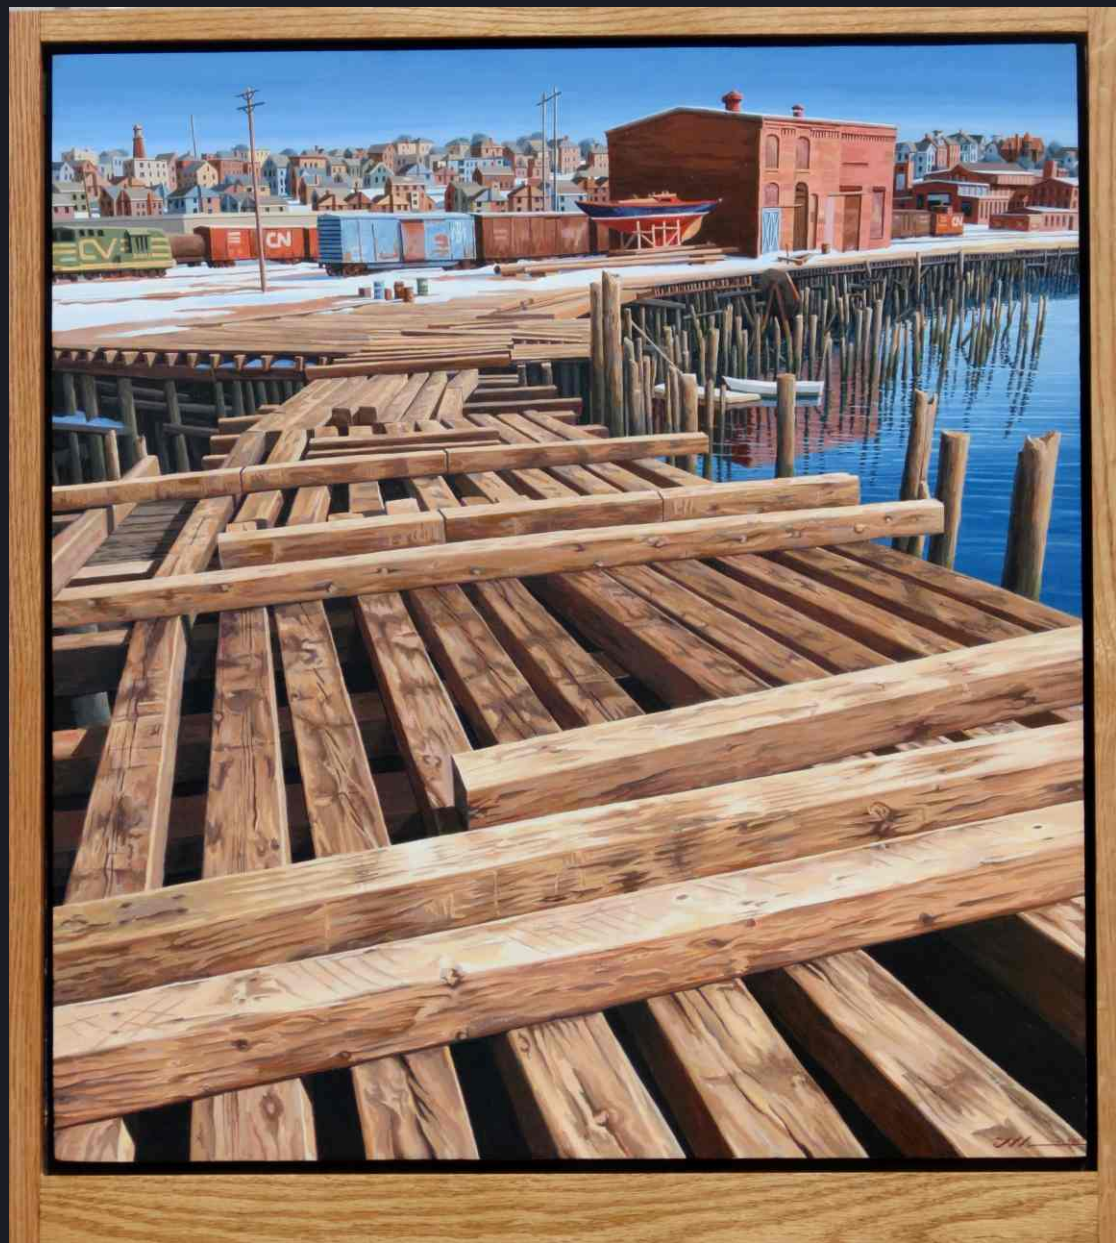

MAGNOLIA ROSE AT GRAND TRUNK
24" x 26" 2020 Collection of the artist