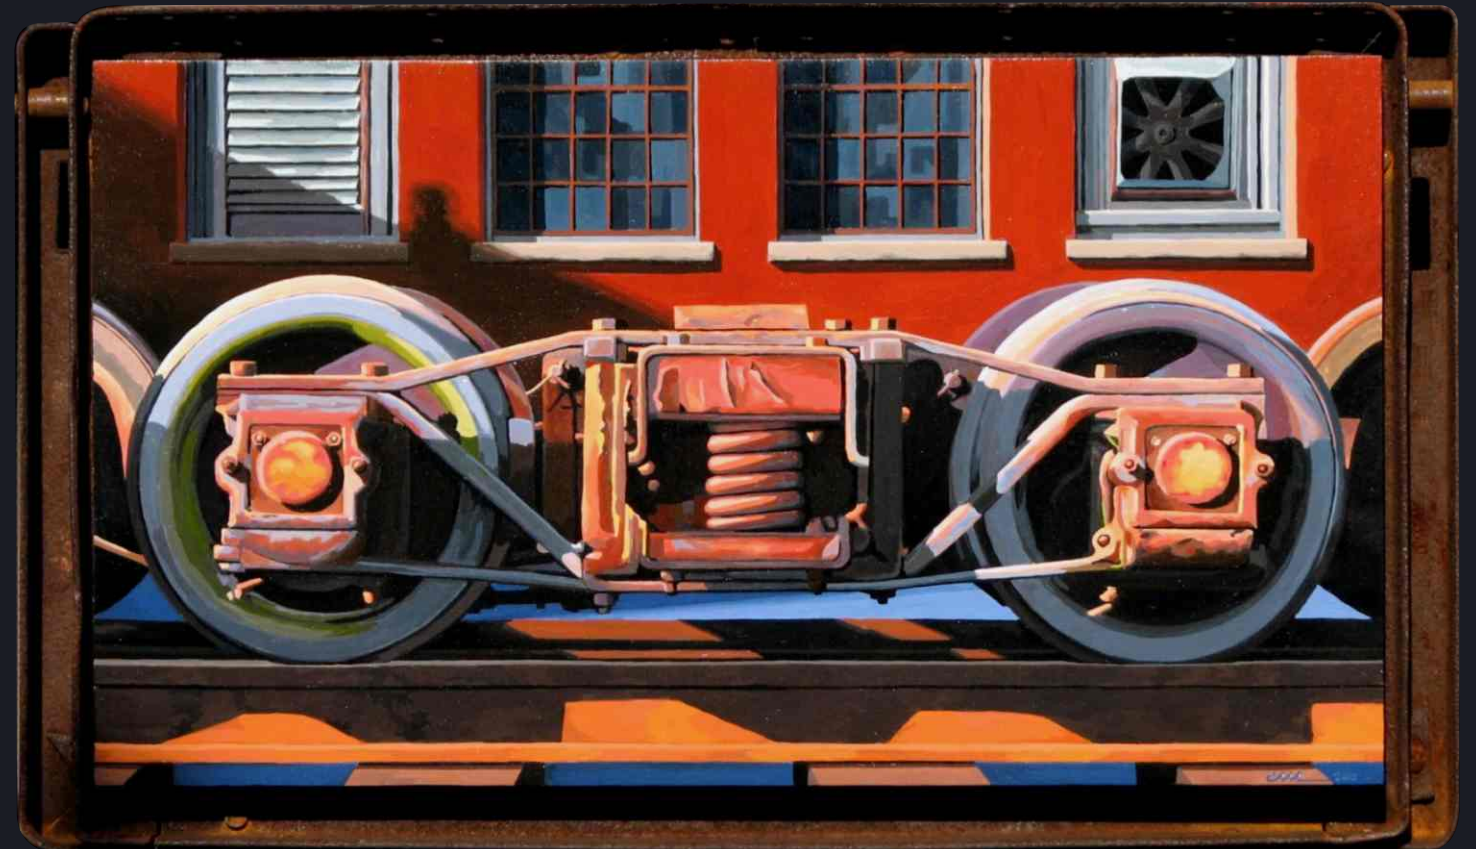

NARROW GAUGE TRUCK
11" x 20" 2010 Collection of the artist