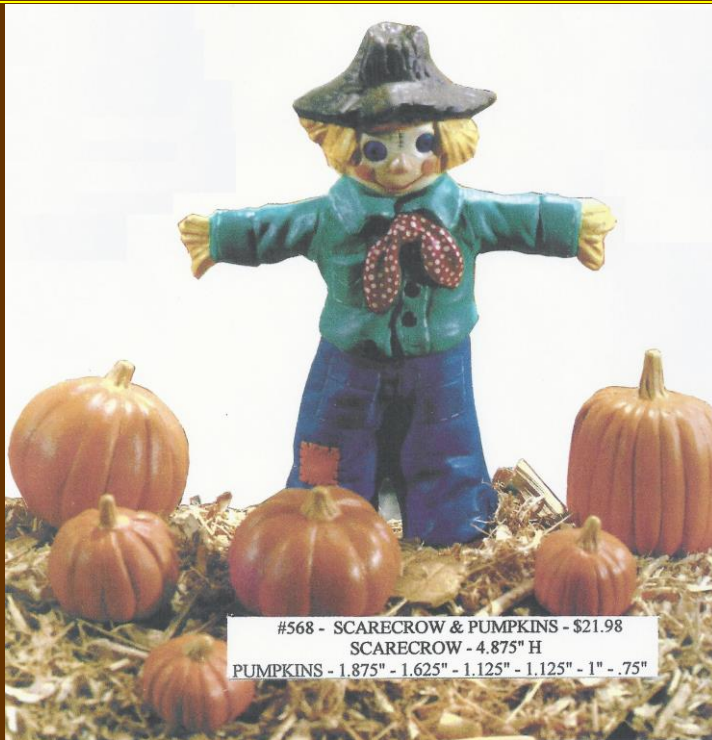

8 by 9

6.75

Large Maple Leaf Dish

TB-SUND-146

Three Pumpkins with Hats

4.40

A-109

Scarecrow & Pumpkins