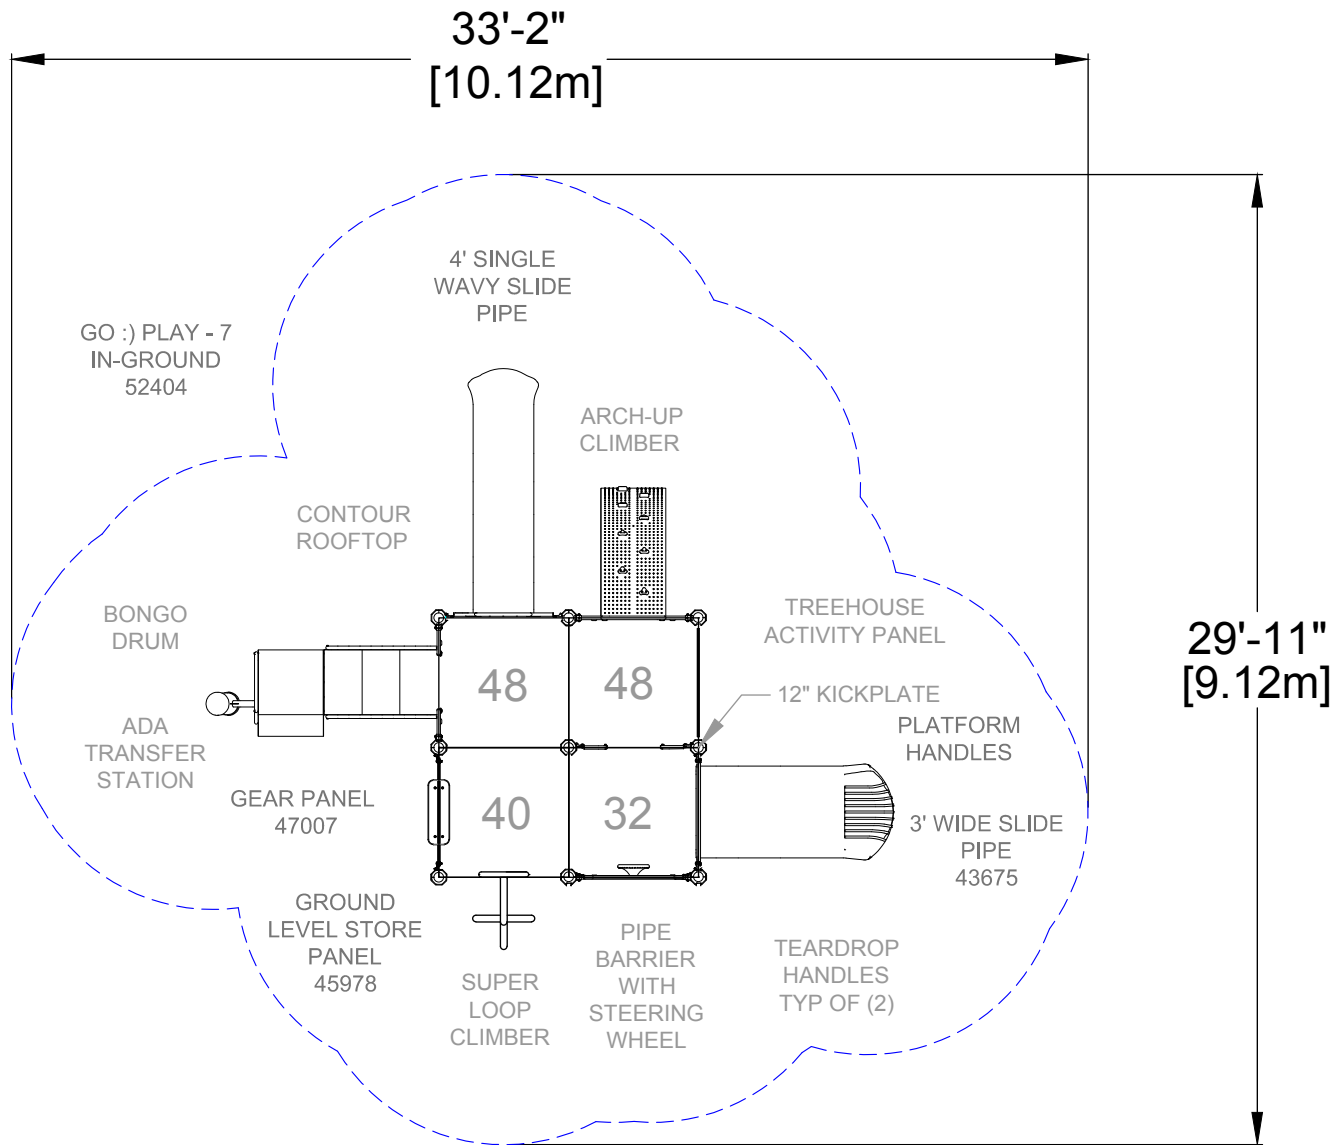

GO PLAY :) SYSTEM 7

DATE 02/23/2015
PROJECT GP 7
REVISION -
DESIGNER Xccent

MIN. "FALL ZONE"
33'-2" x 29'11"

MAX. FALL HEIGHT
48"

AGES 2-12

	total	req'd
ELEVATED COMPONENTS	7	-
ACCESSIBLE ELEVATED COMPONENTS	7	4
GROUND LEVEL EVENTS	5	2
DIFFERENT TYPES of GROUND EVENTS	3	2
APPROX. SQ FT	N/A	APPROX. PERIM
		N/A