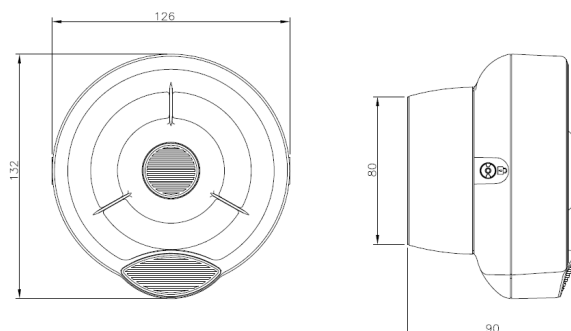

TECHNICAL INFORMATION