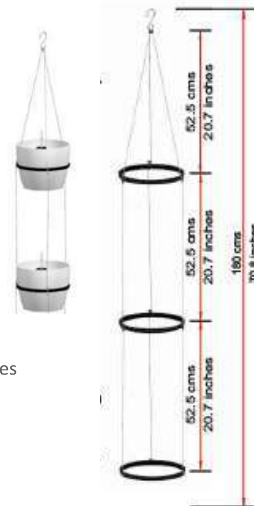

 Product Video

Uri -Ronda 2320

 Product Video

Pack Includes:
 S Hook - 1 No.,
 Sling - 3 Nos (Galvanised Wire Ropes Soft Coated) &
 Uri Ring - 1 No.

T for Uri

Material :
 Powder Coated

Hanging Accessories

Uri Reca 40

 Product Video

Winda Planter (Multi Layer Hanging)

 Product Video

Contents :- Planter - 3 nos,
Bracket - 6 nos,
Sling - 12 nos,
S Hooks - 6 nos.

Krishi Home Gardening Kit

 Product & Installation Video

Bottom storage space