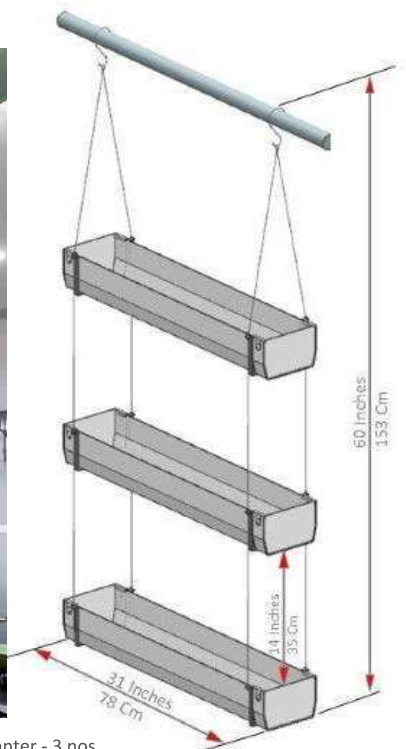

Winda Planter (Multi Layer Hanging)

Product Video

Contents :- Planter - 3 nos,
Bracket - 6 nos,
Sling - 12 nos,
S Hooks - 6 nos.