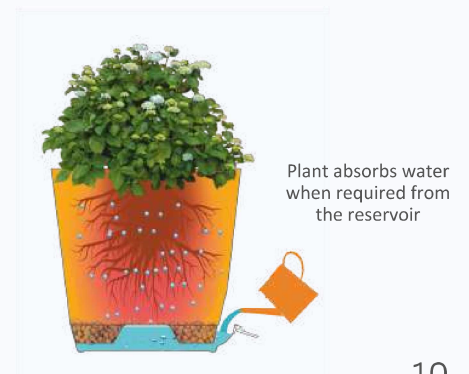

Product Feature