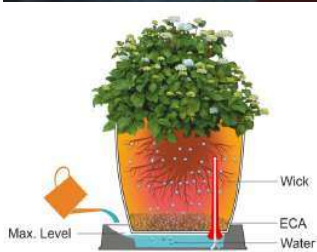

Finish : Matte

Feature : Self Watering

Reca with Smart Tray

The water collected in the tray is absorbed through the wick by capillary action.

Reca with Self Watering Kit

Reca Series - With Smart Tray & Self Watering System