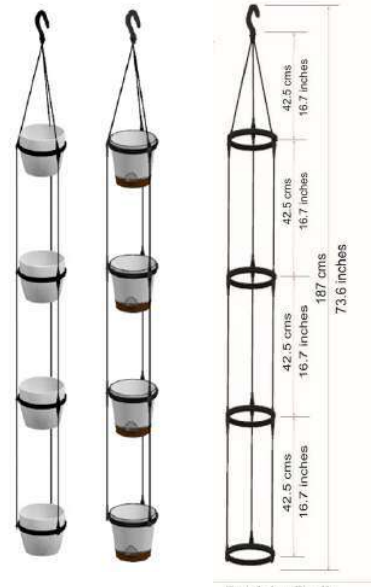

Robust Collar

Stackable & Easily Removable

Tuka Series

| Dimensions | | | |
|--------------|------------|------------|---|
| Product Name | Dia | Ht | Variation |
| Tuka 20 | 8 Inches | 5.5 Inches | |
| | 20 Cms | 13 Cms | |
| Tuka 25 | 9.8 Inches | 6.1 Inches | |
| | 25 Cms | 15.5 Cms |  Self Watering Kit |

Finish : Matte

Multi - Tier Hanging

Product Feature

With Swing Lid to avoid Mosquito Breeding

Hanging Accessories

Uri Ronda 1412/Krish 12/Aqua 14

 Product Video

Uri - Krish 18 / Aqua 18