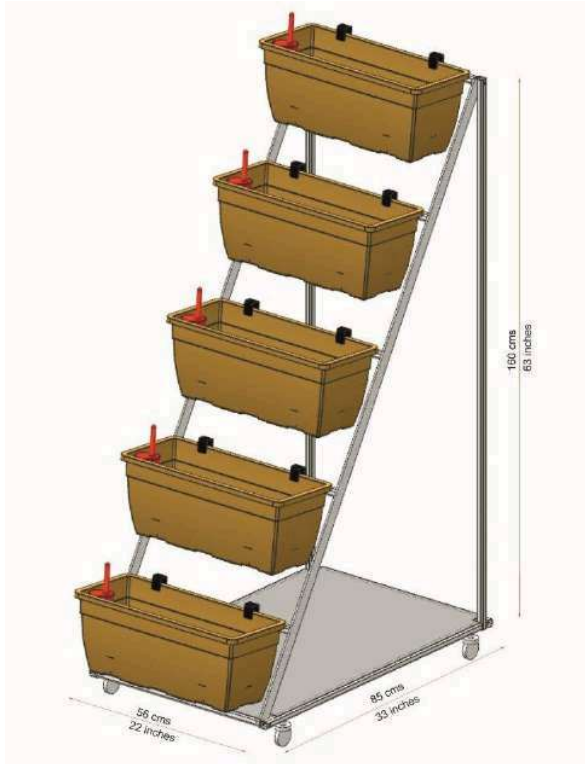

 Product Video

Winda Planter (Multi Layer Hanging)

 Product Video

Contents :- Planter - 3 nos,
Bracket - 6 nos,
Sling - 12 nos,
S Hooks - 6 nos.

Krishi Home Gardening Kit

 Product & Installation Video

Bottom storage space

Easy to move wheels

Mild Steel white powder coated

Kit Includes: Frames with Bottom storage rack ,Brackets to hold the pot 5 Nos & Wheels - 4 Nos.

Note :- Pots not included in the kit

Organic Farming

Vegetable Gardening