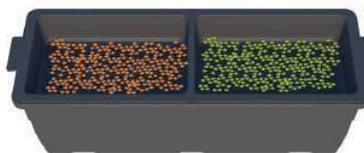

Note: Available for all sizes

Finish : Matte

Ara with Smart Tray

The water collected in the tray is absorbed through the wick by capillary action.

Sprouta - For Sprouting / To Grow Micro Greens

| Product Name | Dimensions | | |
|---|------------|-------------|------------|
| | W | L | Ht |
| Sprouta | 5.7 Inches | 15.7 Inches | 5.1 Inches |
|  | 14.5 Cms | 39.9 Cms | 13 Cms |

Finish : Matte

Pack Includes :
 Container - 1 No., Growing Trays - 2 Nos , Lid - 1 No.
 Made from food grade polymer

1) Fill Water above the marked level. Make sure that the tray bottom surface is just in contact with water.

2) Wash and spread the seeds in the Tray and cover with the lid. Ensure that seeds are NOT submerged in water.

3) While changing the water keep the trays inside the lid as shown below. Roots will be safe.