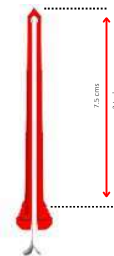

 Installation Video

Note :- Supplied along with 4 nos wall fitting screws

Kangaroo Reca 50

(20 inch)

 Installation Video

Note :- Supplied along with 4 nos wall fitting screws

Planter Feet

Product Video: 

Planter feet

Wick

Direction of Use:

Insert the wick

Place the pot on planter feet

Printed Pots

Elephant Print

Save Environment