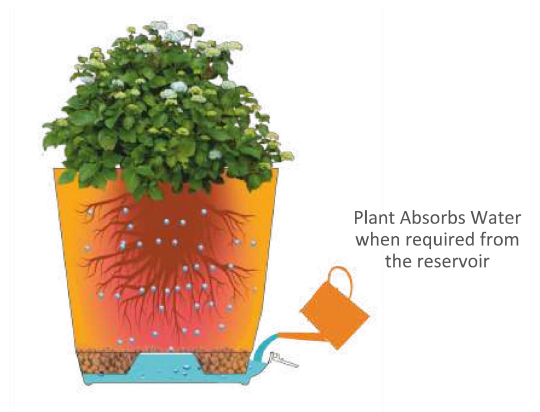

Product Feature