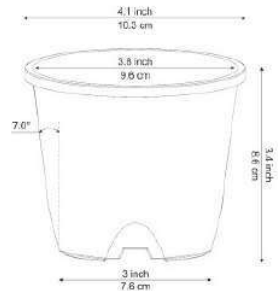

Huka - Hook Pots

Dimensions

| Product Name | L | W | Ht |
|---|------------|------------|-------------|
| Huka | 8.7 Inches | 5.5 Inches | 10.6 Inches |
|  | 22 Cms | 14 Cms | 27.1 Cms |

Finish : Matte

Feature : Self watering

Mascot

Dimensions

| Product Name | Top Dia | Ht | Inner Cover Pot Dia |
|---|----------|------------|---------------------|
| Mascot | 5 Inches | 3.4 Inches | 4.5 Inches |
|  | 12.8 Cms | 8.6 Cms | |

Finish : Gloss

| Dimensions | | |
|---|------------|------------|
| Product Name | Dia | Ht |
| GP 4 | 4.1 Inches | 3.4 Inches |
|  | 10.3 Cms | 8.6 Cms |

Finish : Matte

Features of GP 4

Max. Drainage & Aeration for Better Plant growth.

Robust Collar

Stackable & Easily Removable

Tuka Series

| Dimensions | | | |
|--------------|------------|------------|---|
| Product Name | Dia | Ht | Variation |
| Tuka 20 | 8 Inches | 5.5 Inches | |
| | 20 Cms | 13 Cms | |
| Tuka 25 | 9.8 Inches | 6.1 Inches | |
| | 25 Cms | 15.5 Cms |  Self Watering Kit |