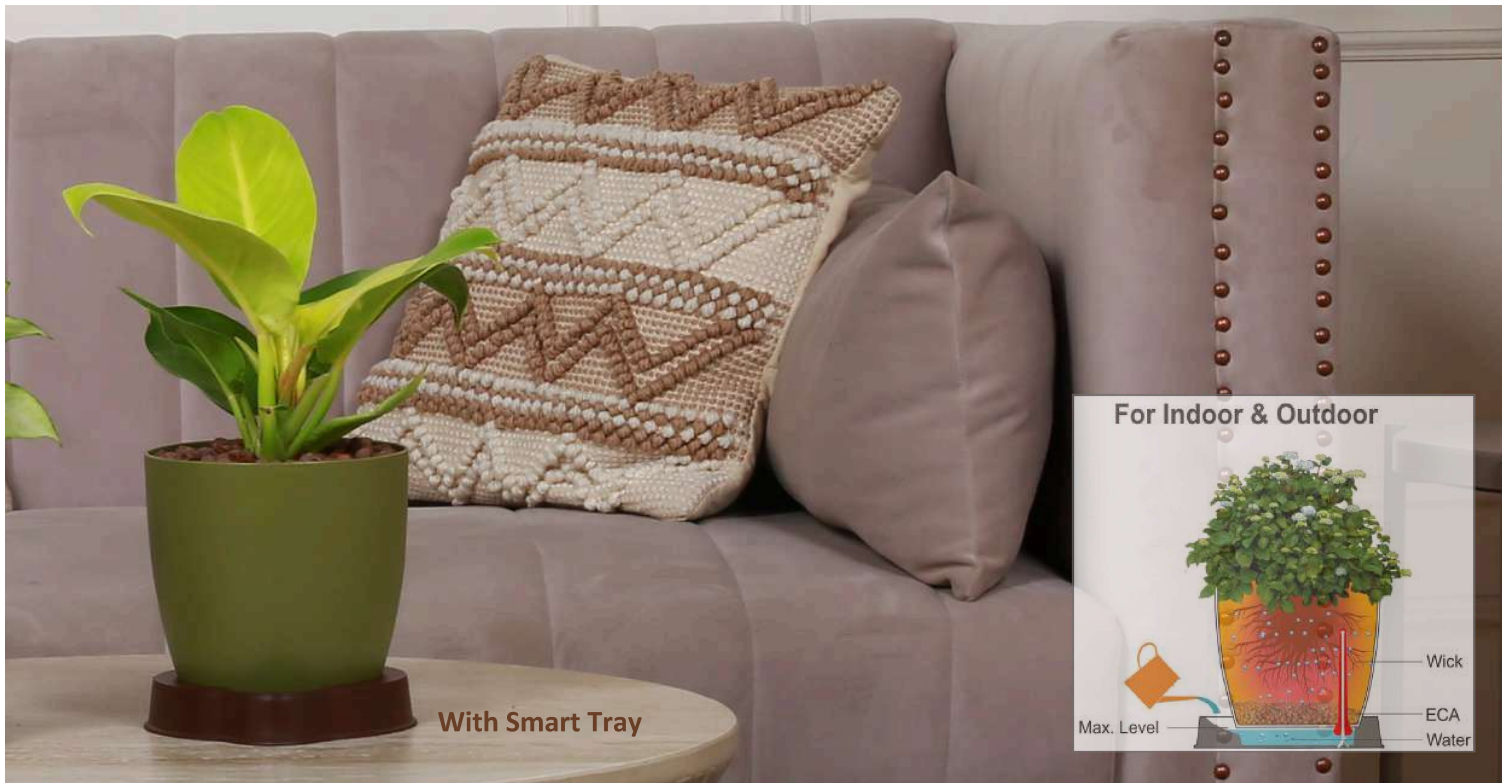

Finish : Matte

Feature : Self Watering

Ronda Series with Smart Tray

The water collected in the tray is absorbed through the wick by capillary action.

Ronda series with self watering

Ronda Series - With Smart Tray & Self Watering System