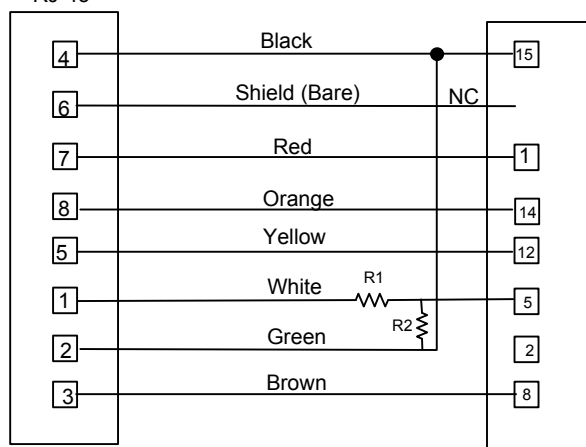

RJ-45

Pin # Wire Color Function

Pin #	Wire Color	Function
1	White	Mic Hi
2	Green	Mic Lo
3	Brown	PTT
4	Black	Ground
5	Yellow	Rx Audio
6	Shield	Ground
7	Red	Hook Sw*
8	Orange	COR*

*Active only if Switch Hook or COR Option installed.

RJ-45