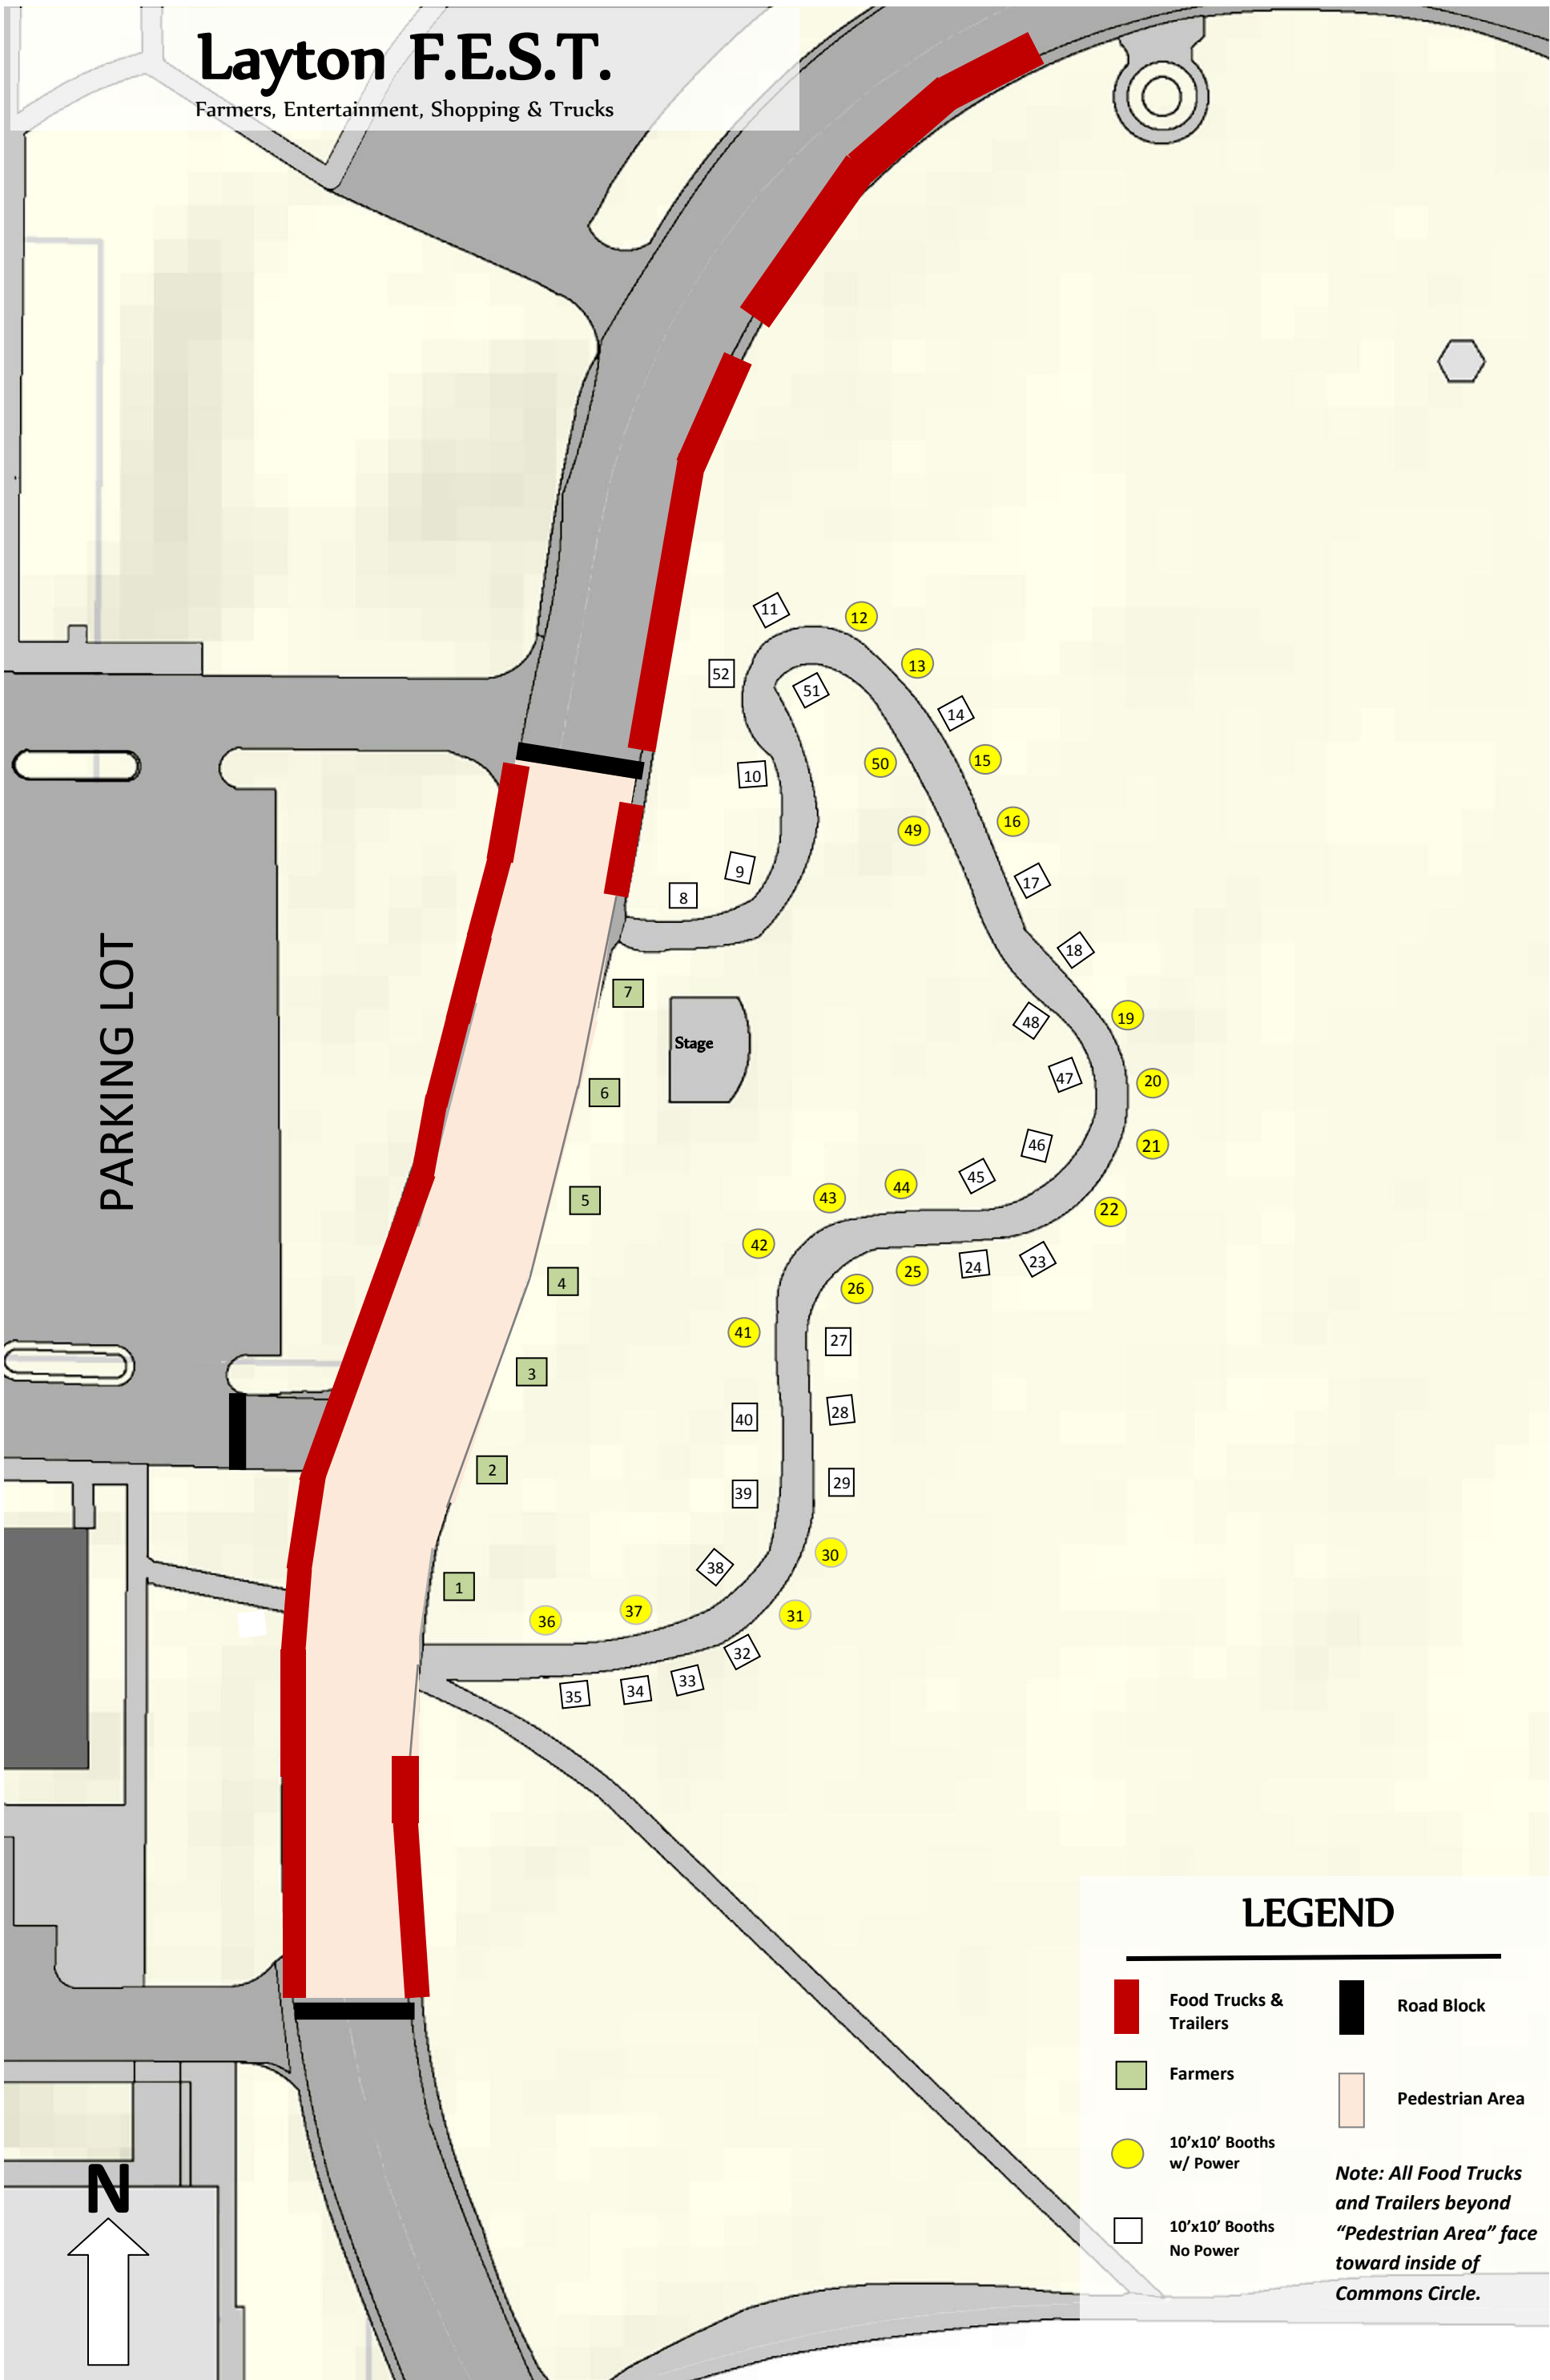

Layton F.E.S.T.

Farmers, Entertainment, Shopping & Trucks

LEGEND

- | | |
|---|--|
|  Food Trucks & Trailers |  Road Block |
|  Farmers |  Pedestrian Area |
|  10'x10' Booths w/ Power | <i>Note: All Food Trucks and Trailers beyond "Pedestrian Area" face toward inside of Commons Circle.</i> |
|  10'x10' Booths No Power | |