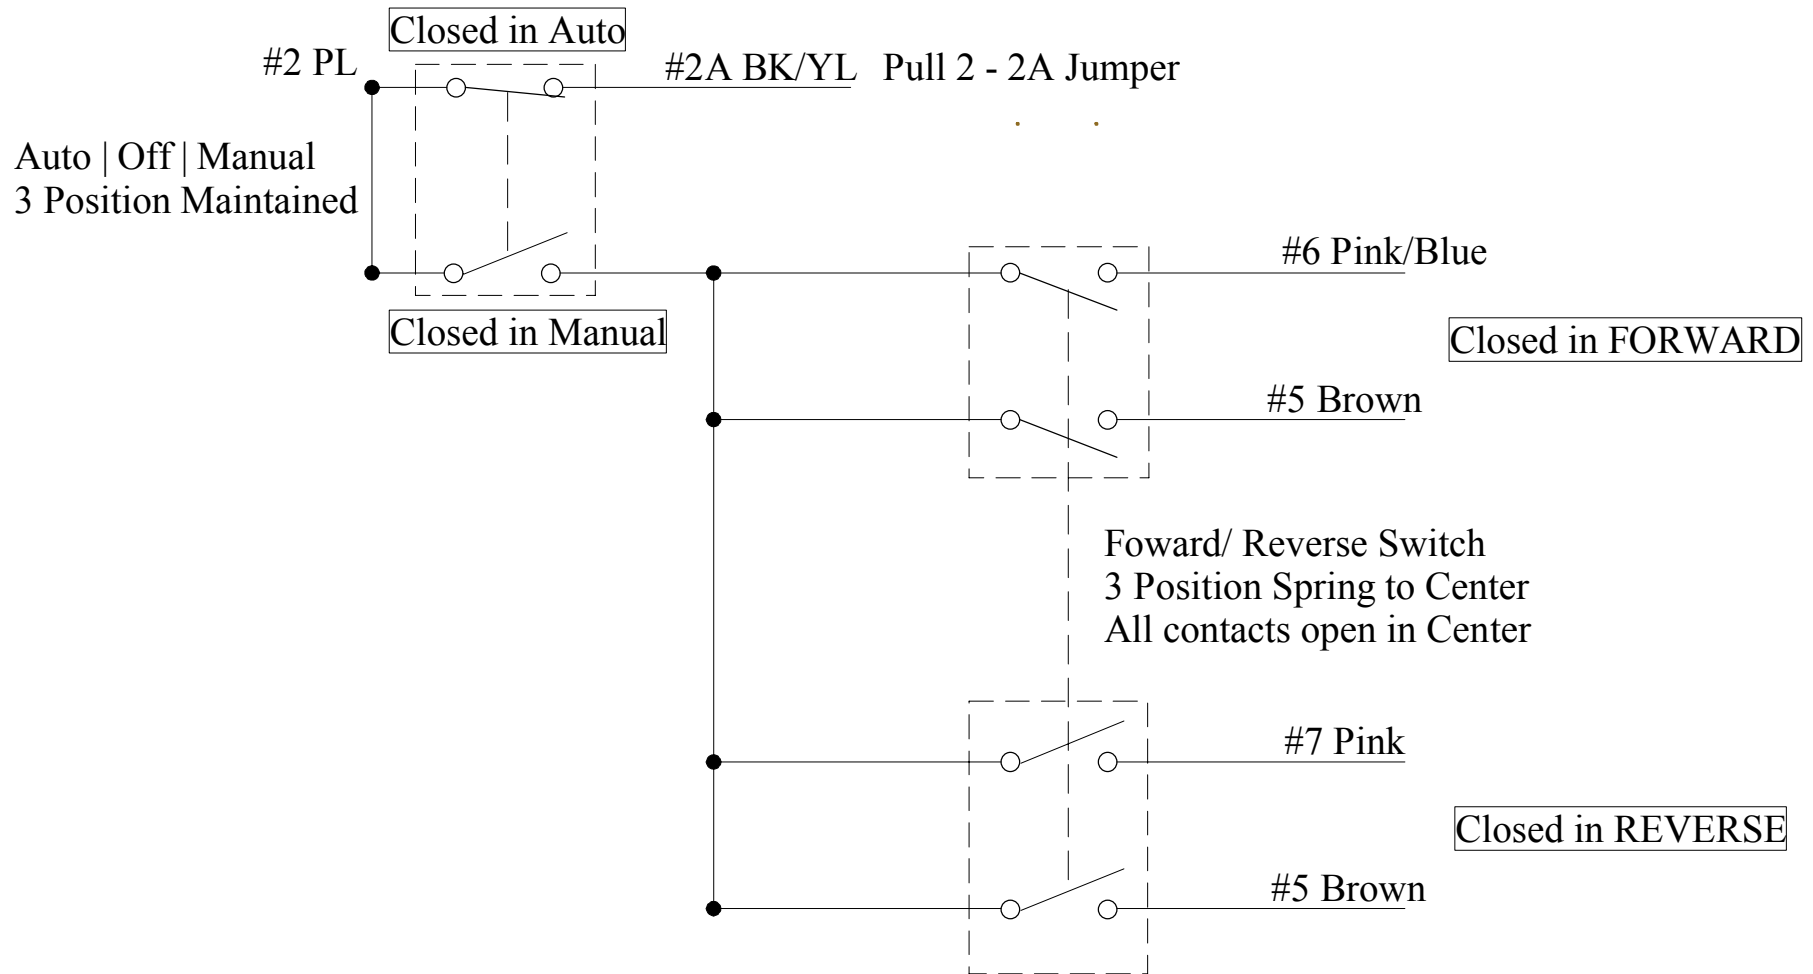

Wiring Versa-Pak with Manual Controls

Forward Reverse Jog

When switch is in Manual all E-Stops will be bypassed.
Forward and Reverse switch will Start motor and Jog ram.