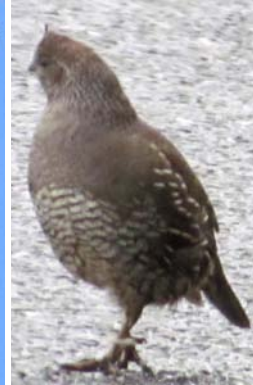

RED-BREASTED MERGANSER *Mergus serrator*

HOODED MERGANSER *Lophodytes cucullatus* (Male has expandable hood. Female with crayfish)

CALIFORNIA GULL *Larus californicus* (Red spot behind black spot on tip of lower bill)

RING-BILLED GULL *Larus delawarensis* (Yellow bill & legs, no red on bill tip, black ring around bill tip)

GREAT BLUE HERON *Ardea herodias*

BLACK-NECKED STILT *Himantopus mexicanus*

SPOTTED SANDPIPER *Actitis macularius*
(Nests on beaches)

CALIFORNIA QUAIL *Callipepla californica*
("Comma-shaped" plume on crown of head)

WILD TURKEY *Meleagris gallopavo*
(Hanging beard on male's breast)

RED-TAILED HAWK *Buteo jamaicensis*

NORTHERN BALD EAGLE *Haliaeetus leucocephalus*
(Young has scattered white under wings (inset) and can be confused with young Golden Eagle. Young lacks white head and tail of adult. Numerous in December, catching Kokanee)