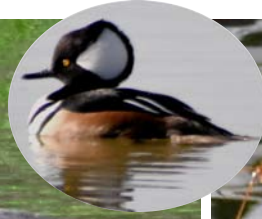

REDHEAD *Aythya americana*

COMMON GOLDENEYE *Bucephala clangula* (Male has greenish head and round white patch between bill and eye, female's head brown)

BARROW'S GOLDENEYE *Bucephala islandica* (Male has purplish head and crescent-shaped white patch between bill and eye, female's head brown like Common Goldeneye, bill may turn yellow in breeding season)

BUFFLEHEAD *Bucephala albeola* (Male has large white head patch. Female has small white cheek patch)

AMERICAN COMMON MERGANSER *Mergus merganser ssp. americanus* (Female's head brown, male's head greenish. Red beaks. Fish-eating divers)

RED-BREASTED MERGANSER *Mergus serrator*

HOODED MERGANSER *Lophodytes cucullatus* (Male has expandable hood. Female with crayfish)

CALIFORNIA GULL *Larus californicus* (Red spot behind black spot on tip of lower bill)

RING-BILLED GULL *Larus delawarensis* (Yellow bill & legs, no red on bill tip, black ring around bill tip)

GREAT BLUE HERON *Ardea herodias*

BLACK-NECKED STILT *Himantopus mexicanus*

SPOTTED SANDPIPER *Actitis macularius*
(Nests on beaches)