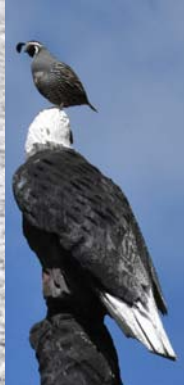

RED-BREASTED MERGANSER *Mergus serrator*

HOODED MERGANSER *Lophodytes cucullatus* (Male has expandable hood. Female with crayfish)

CALIFORNIA GULL *Larus californicus* (Red spot behind black spot on tip of lower bill)

RING-BILLED GULL *Larus delawarensis* (Yellow bill & legs, no red on bill tip, black ring around bill tip)

GREAT BLUE HERON *Ardea herodias*

BLACK-NECKED STILT *Himantopus mexicanus*

SPOTTED SANDPIPER *Actitis macularius*
(Nests on beaches)

CALIFORNIA QUAIL *Callipepla californica*
("Comma-shaped" plume on crown of head)

WILD TURKEY *Meleagris gallopavo*
(Hanging beard on male's breast)

RED-TAILED HAWK *Buteo jamaicensis*

NORTHERN BALD EAGLE *Haliaeetus leucocephalus*
(Young has scattered white under wings (inset) and can be confused with young Golden Eagle. Young lacks white head and tail of adult. Numerous in December, catching Kokanee)