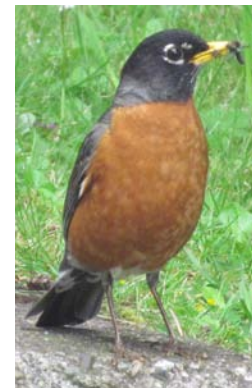

AMERICAN ROBIN
Turdus migratorius