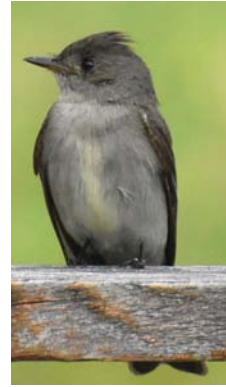

BLACK-CHINNED HUMMINGBIRD
Archilochus alexandri
(Male has flashing purple bib)

PILEATED WOODPECKER *Dryocopus pileatus*
(male's brow is red in front of eye)

RED-SHAFTED FLICKER *Colaptes auratus*
(Underside of wings salmon color, male has red cheek patch)

EASTERN KINGBIRD *Tyrannus tyrannus*

WESTERN WOOD-PEWEE *Contopus sordidulus*

TREE SWALLOW *Tachycineta bicolor*
(White doesn't extend above eye, back blue-black)

VIOLET-GREEN SWALLOW *Tachycineta thalassina*
(White extends above eye, back green-black, white rump patches show in flight)

BARN SWALLOW *Hirundo rustica* (Forked "swallow tail" conspicuous in flight)

COMMON RAVEN *Corvus corax*
(Larger than crow, heavier bill,
back of tail rounded or "V" shaped in flight)

AMERICAN CROW *Corvus brachyrhynchos*
(Tail square in back)