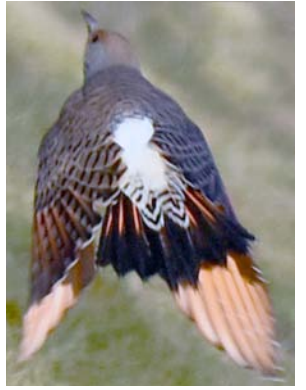

GOLDEN EAGLE *Aquila chrysaetos*
(Dark head and breast. Young, pictured above, has white patches under wings behind its dark shoulders)

OSPREY *Pandion haliaetus* (White breast and throat, eye stripe, frequently seen fishing in lake)

TURKEY VULTURE *Cathartes aura* (Head red, naked)

BELTED KINGFISHER
Megaceryle alcyon

RUFOUS HUMMINGBIRD *Selasphorus rufus* (Adult male has flashing red bib)

CALLIOPE HUMMINGBIRD *Stellula calliope*
(Male has flashing red striped bib)

BLACK-CHINNED HUMMINGBIRD
Archilochus alexandri
(Male has flashing purple bib)

PILEATED WOODPECKER *Dryocopus pileatus*
(male's brow is red in front of eye)

RED-SHAFTED FLICKER *Colaptes auratus*
(Underside of wings salmon color, male has red cheek patch)