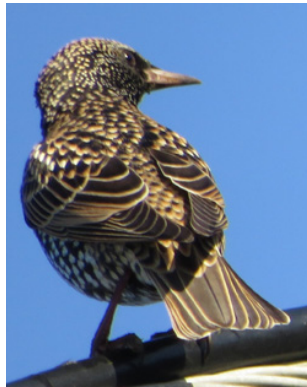

BARN SWALLOW *Hirundo rustica* (Forked "swallow tail" conspicuous in flight)

COMMON RAVEN *Corvus corax*
(Larger than crow, heavier bill,
back of tail rounded or "V" shaped in flight)

AMERICAN CROW *Corvus brachyrhynchos*
(Tail square in back)

MOUNTAIN CHICKADEE
Poecile gambeli
(White eyebrow, gray back)

BLACK-CAPPED CHICKADEE
Poecile atricapillus
(Black above eye, gray back)

CHESTNUT-BACKED CHICKADEE *Poecile rufescens*
(Black above eye, rusty back)

RED-BREASTED NUTHATCH *Sitta canadensis*

TOWNSEND'S SOLITAIRE
Myadestes townsendi (White eye ring)

GRAY CATBIRD *Dumetella carolinensis*
(Black cap, red under rump & tail margin, cat-like "mew" call)

AMERICAN ROBIN
Turdus migratorius

WESTERN BLUEBIRD *Sialia mexicana* (Nests spring & summer at Farragut State Park)

MOUNTAIN BLUEBIRD *Sialia currucoides* (Idaho St. Bird, Nests spring & summer at Farragut State Park)

EUROPEAN STARLING *Sturnus vulgaris*