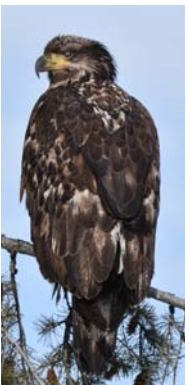

BUFFLEHEAD *Bucephala albeola* (Male has large white head patch. Female has small white cheek patch)

AMERICAN COMMON MERGANSER *Mergus merganser ssp. americanus* (Female's head brown, male's head greenish. Red beaks. Fish-eating divers)

RED-BREASTED MERGANSER *Mergus serrator*

HOODED MERGANSER *Lophodytes cucullatus* (Male has expandable hood. Female with crayfish)

CALIFORNIA GULL *Larus californicus* (Red spot behind black spot on tip of lower bill)

RING-BILLED GULL *Larus delawarensis* (Yellow bill & legs, no red on bill tip, black ring around bill tip)

GREAT BLUE HERON *Ardea herodias*

BLACK-NECKED STILT *Himantopus mexicanus*

SPOTTED SANDPIPER *Actitis macularius*
(Nests on beaches)

CALIFORNIA QUAIL *Callipepla californica*
("Comma-shaped" plume on crown of head)

WILD TURKEY *Meleagris gallopavo*
(Hanging beard on male's breast)

RED-TAILED HAWK *Buteo jamaicensis*

NORTHERN BALD EAGLE *Haliaeetus leucocephalus*
(Young has scattered white under wings (inset) and can be confused with young Golden Eagle. Young lacks white head and tail of adult. Numerous in December, catching Kokanee)