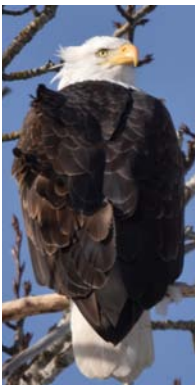

RED-BREASTED MERGANSER *Mergus serrator*

HOODED MERGANSER *Lophodytes cucullatus* (Male has expandable hood. Female with crayfish)

CALIFORNIA GULL *Larus californicus* (Red spot behind black spot on tip of lower bill)

RING-BILLED GULL *Larus delawarensis* (Yellow bill & legs, no red on bill tip, black ring around bill tip)

GREAT BLUE HERON *Ardea herodias*

BLACK-NECKED STILT *Himantopus mexicanus*

SPOTTED SANDPIPER *Actitis macularius*
(Nests on beaches)

CALIFORNIA QUAIL *Callipepla californica*
("Comma-shaped" plume on crown of head)

WILD TURKEY *Meleagris gallopavo*
(Hanging beard on male's breast)

RED-TAILED HAWK *Buteo jamaicensis*

NORTHERN BALD EAGLE *Haliaeetus leucocephalus*
(Young has scattered white under wings (inset) and can be confused with young Golden Eagle. Young lacks white head and tail of adult. Numerous in December, catching Kokanee)