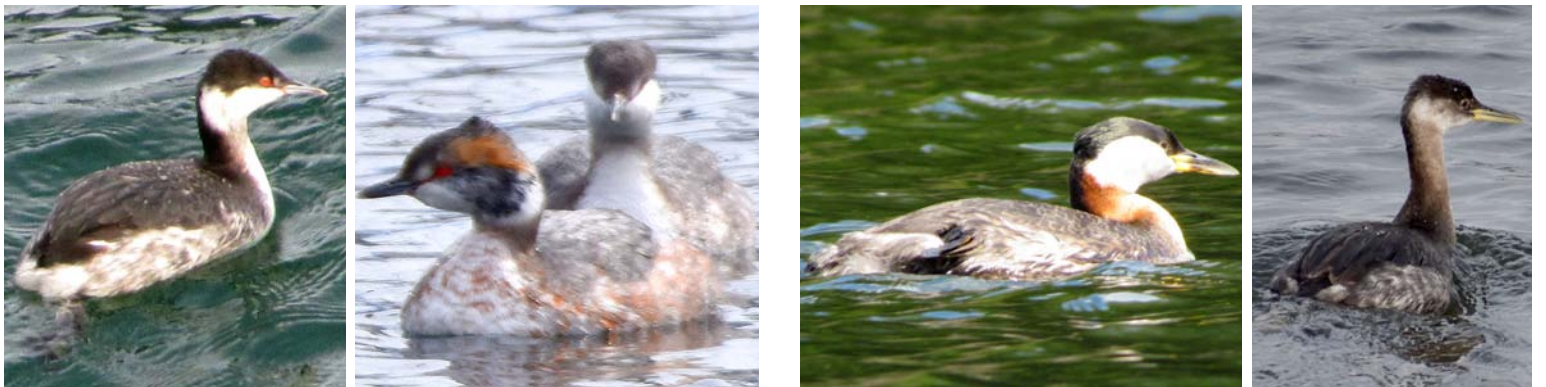

BITTER END BIRDS

Some birds you are likely to see in Bitter End Marina, Bayview and Farragut State Park

COMMON LOON *Gavia immer*

HORNED GREBE *Podiceps auritus*
(Breeding colors golden ear tufts and chestnut neck)

RED-NECKED GREBE *Podiceps grisegena*
(Breeding colors red neck, bill yellow at base)

CANADA GOOSE *Branta canadensis* (Loud honkers, leave droppings everywhere)

MALLARD *Anas platyrhynchos* (Female in flight, white stripe above and below wide blue wing band)

REDHEAD *Aythya americana*

COMMON GOLDENEYE *Bucephala clangula* (Male has greenish head and round white patch between bill and eye, female's head brown)

BARROW'S GOLDENEYE *Bucephala islandica* (Male has purplish head and crescent-shaped white patch between bill and eye, female's head brown like Common Goldeneye, bill may turn yellow in breeding season)

BUFFLEHEAD *Bucephala albeola* (Male has large white head patch. Female has small white cheek patch)

AMERICAN COMMON MERGANSER *Mergus merganser ssp. americanus* (Female's head brown, male's head greenish. Red beaks. Fish-eating divers)