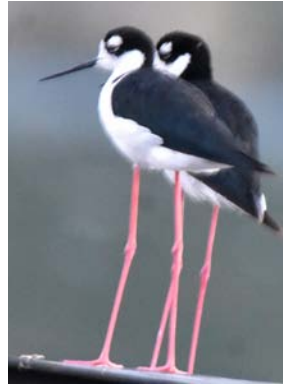

BUFFLEHEAD *Bucephala albeola* (Male has large white head patch. Female has small white cheek patch)

AMERICAN COMMON MERGANSER *Mergus merganser ssp. americanus* (Female's head brown, male's head greenish. Red beaks. Fish-eating divers)

RED-BREASTED MERGANSER *Mergus serrator*

HOODED MERGANSER *Lophodytes cucullatus* (Male has expandable hood. Female with crayfish)

CALIFORNIA GULL *Larus californicus* (Red spot behind black spot on tip of lower bill)

RING-BILLED GULL *Larus delawarensis* (Yellow bill & legs, no red on bill tip, black ring around bill tip)

GREAT BLUE HERON *Ardea herodias*

BLACK-NECKED STILT *Himantopus mexicanus*

SPOTTED SANDPIPER *Actitis macularius*
(Nests on beaches)