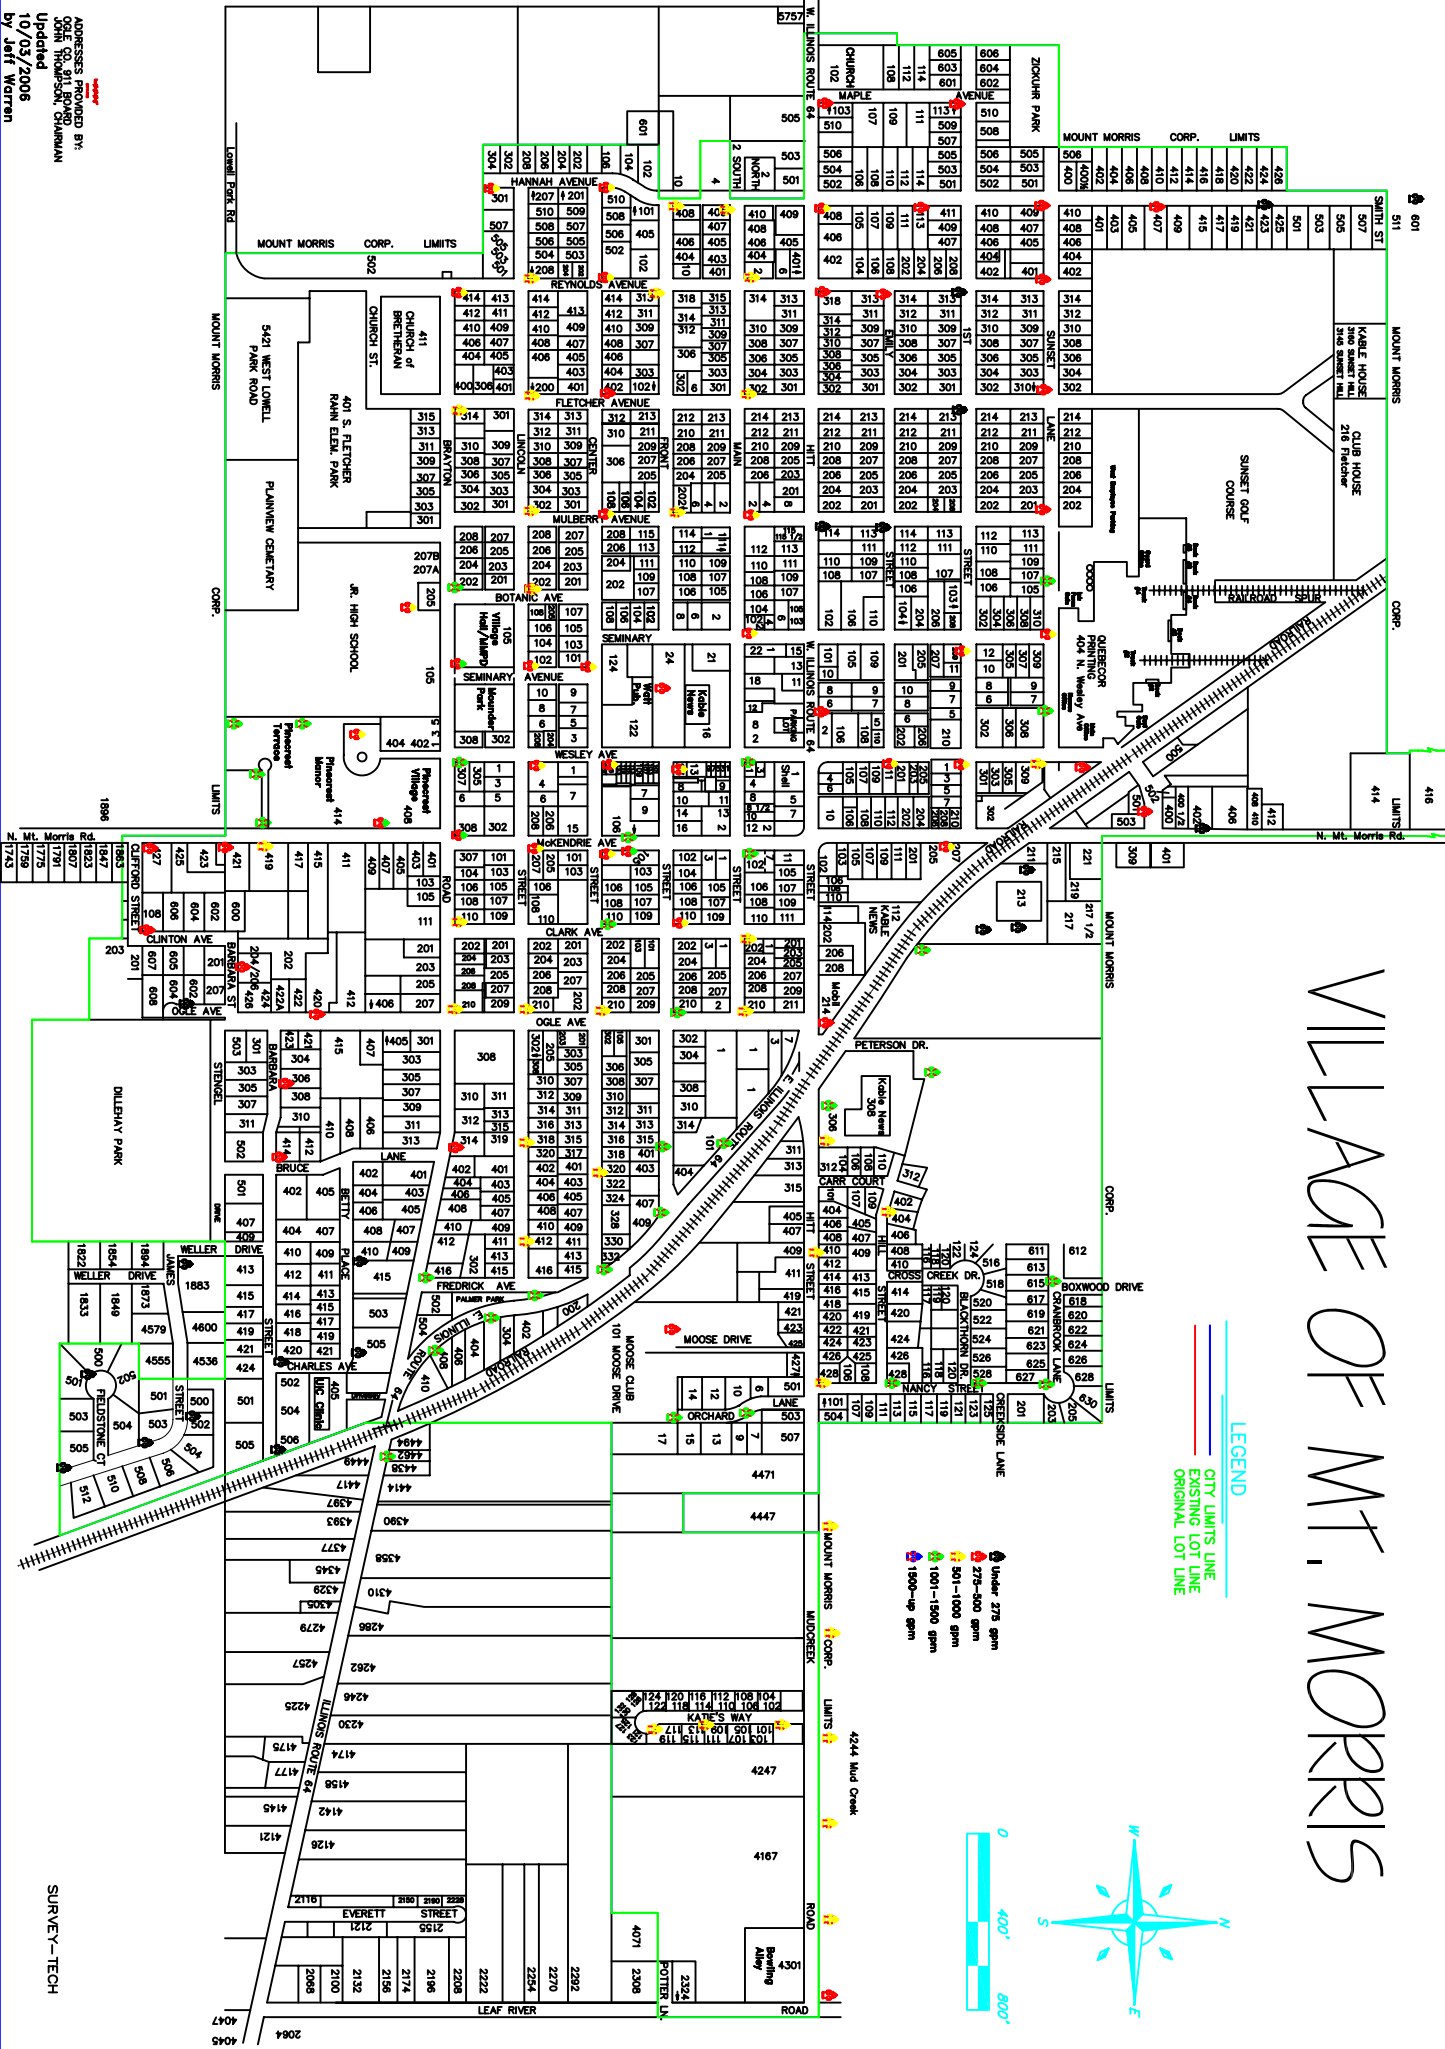

VILLAGE OF MT. MORRIS

LEGEND
 CITY LIMITS LINE
 EXISTING LOT LINE
 ORIGINAL LOT LINE

- Under 275 sqm
- 275-500 sqm
- 501-1000 sqm
- 1001-1500 sqm
- 1500+ sqm

ADDRESSES PROVIDED BY:
 09/06/2008
 10/03/2008
 Updated by Jeff Warren