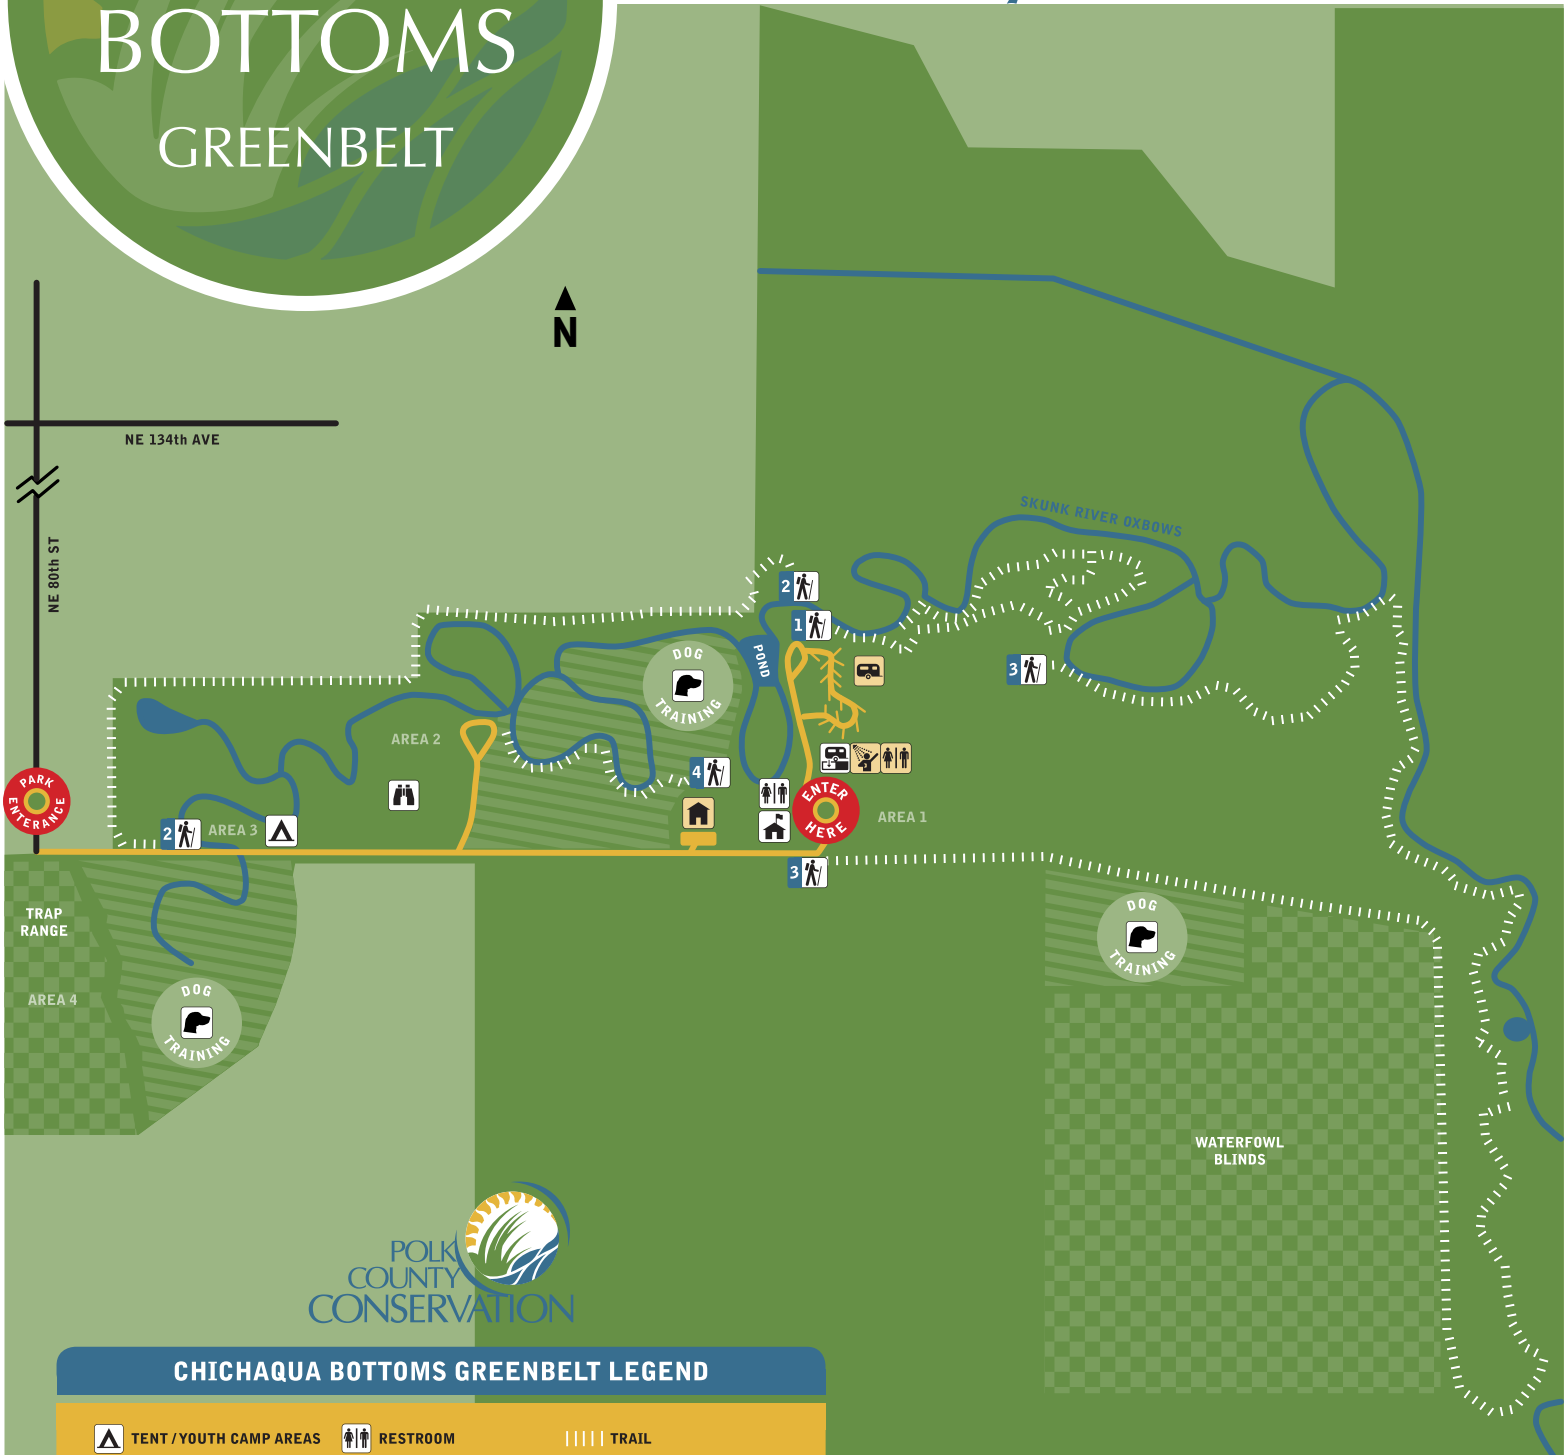

Meet your Polk County Conservation

Family of Parks

Welcome to CHICHAQUA BOTTOMS GREENBELT

CHICHAQUA BOTTOMS GREENBELT LEGEND

- | | | |
|-------------------------|---------------------|-------------------------|
| TENT / YOUTH CAMP AREAS | RESTROOM | TRAIL |
| CAMPGROUND | SHOWERS | 1 CARDINAL FLOWER TRAIL |
| RANGE / HUNTING | HANDICAP ACCESSIBLE | 2 JACK PINE TRAIL |
| OFFICE | DUMP STATION | 3 OTTER TRAIL |
| LONGHOUSE | BIRD BLIND | 4 WOOD DUCK TRAIL |
| DOG TRAINING | TRAILHEAD | |

Leading You Outdoors!