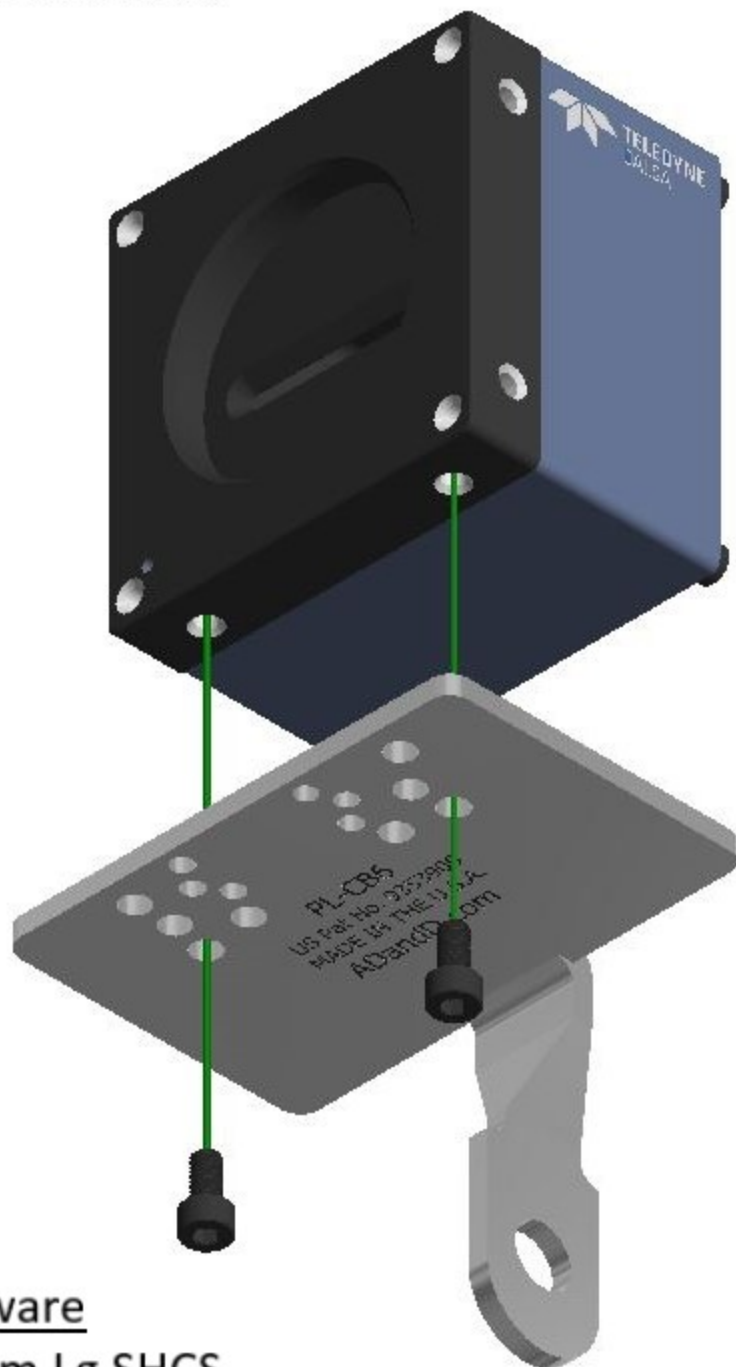

# ADandD Pop Link #PL-CB6

Mounting for Dalsa Linea Series

## Included Hardware

(2) M4-.7 X 8mm Lg SHCS