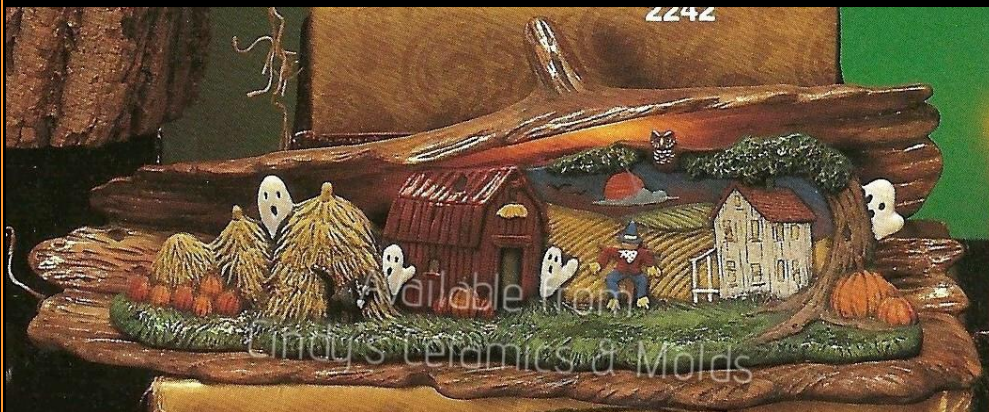

*K-2233/5

15 1/2 Long

27.50

Haunted Fall Log Scene (can be lit)

EZ-12