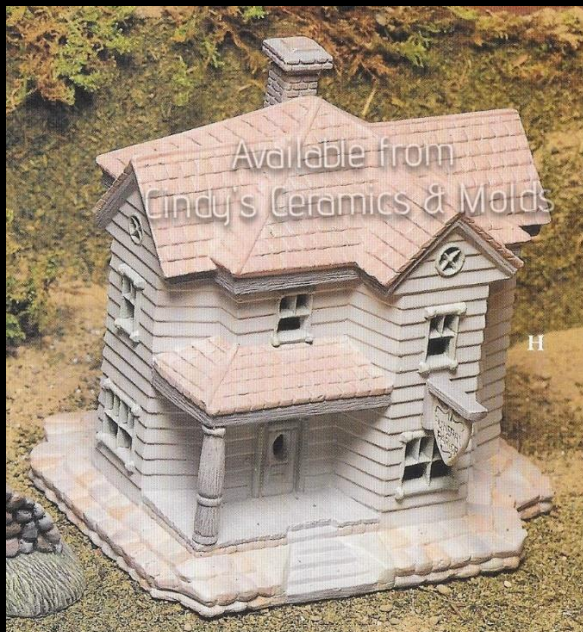

Funeral Parlor

6 by 7.5 by 7.25

27.20