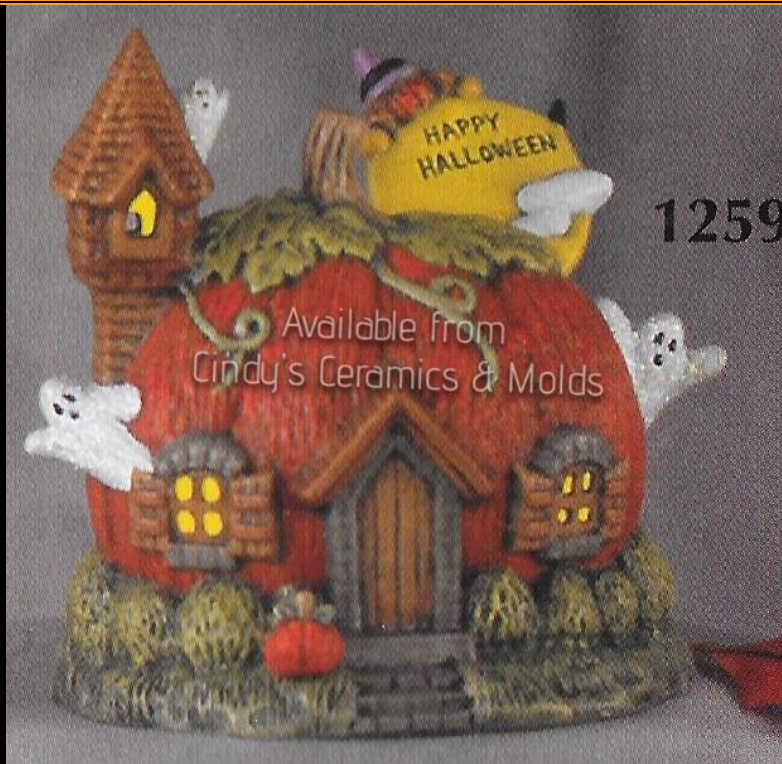

12 Tall

11.90

VIP-1590

Funeral Parlor

6 by 7.5 by 7.25

27.20

CE-1259

5.5 Tall

12.50

Haunted Pumpkin House

G-137

30.00

Small Haunted House
(Only Building in Center and attached trees are available)

<p>I-418</p>	 <p>#418 Haunted House 17 1/2" Ht.</p> <p>Available from Cindy's Ceramics & Molds</p> <p>#418 17 1/2" Ht</p> <p>Available from Cindy's Ceramics & Molds</p>	<p>17.5 High</p>	<p>80.00</p>
<p>Haunted House (Shown decorated two different ways; can be lit)</p>			
<p>F-108</p>	 <p>Available from Cindy's Ceramics & Molds</p>	<p>11 Tall by 11 Wide by 3.5 Deep</p>	<p>27.00</p>
<p>Haunted House</p>			
<p>F-109</p>	<p>Pumpkins & Skulls (for Haunted House)</p>		<p>5.00 set</p>
<p>F-110</p>	<p>Cat, Ghost, & Rat (for Haunted House)</p>		<p>5.00 set</p>