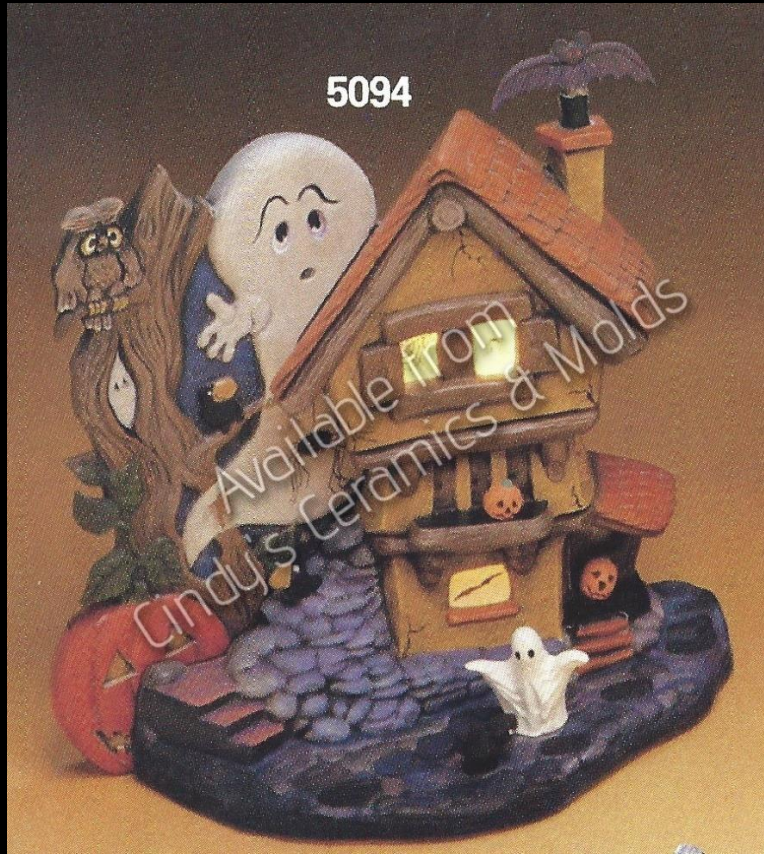

10.00

L-954

Spooky Figures for Spooky Haunted House

3 High

7.50

MAC-
5005/94

Haunted House

13 Tall

41.40

ML-55

Haunted Mansion

11 High by
12 Wide by
5.5 Deep

30.00

AW-287

20.00

Halloween Kids "Trick-or-Treat" Scene

NM-1406/62

40.00

Large Softee Haunted House and Base (Base not shown)

NM-1420

12.00

Small Softee Haunted House

NM-1948

7.75 Tall