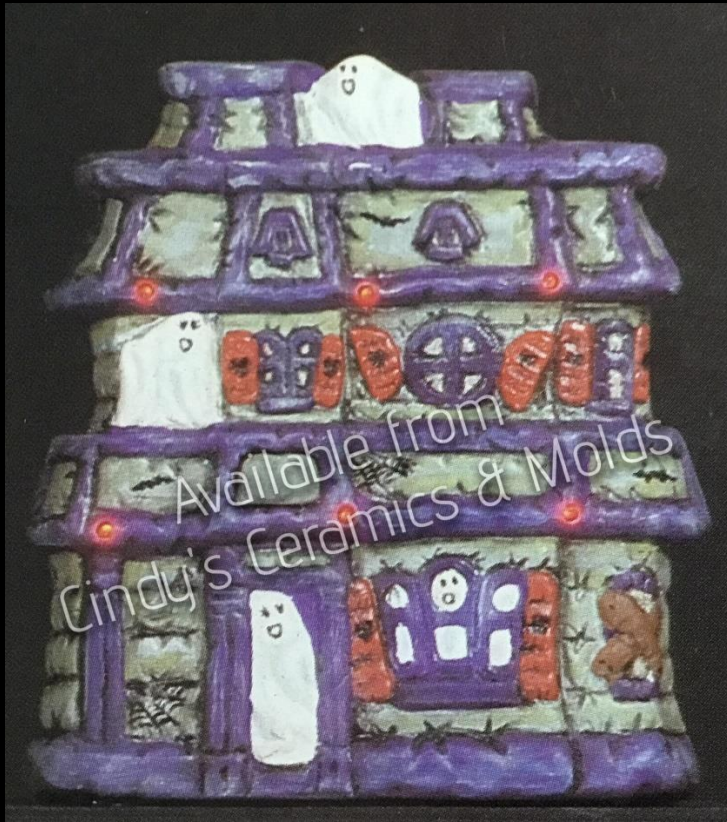

41.40

ML-55

Haunted Mansion

11 High by
12 Wide by
5.5 Deep

30.00

AW-287

20.00

Halloween Kids "Trick-or-Treat" Scene

NM-1406/62

40.00

Large Softee Haunted House and Base (Base not shown)

NM-1420

12.00

Small Softee Haunted House

NM-1948

7.75 Tall