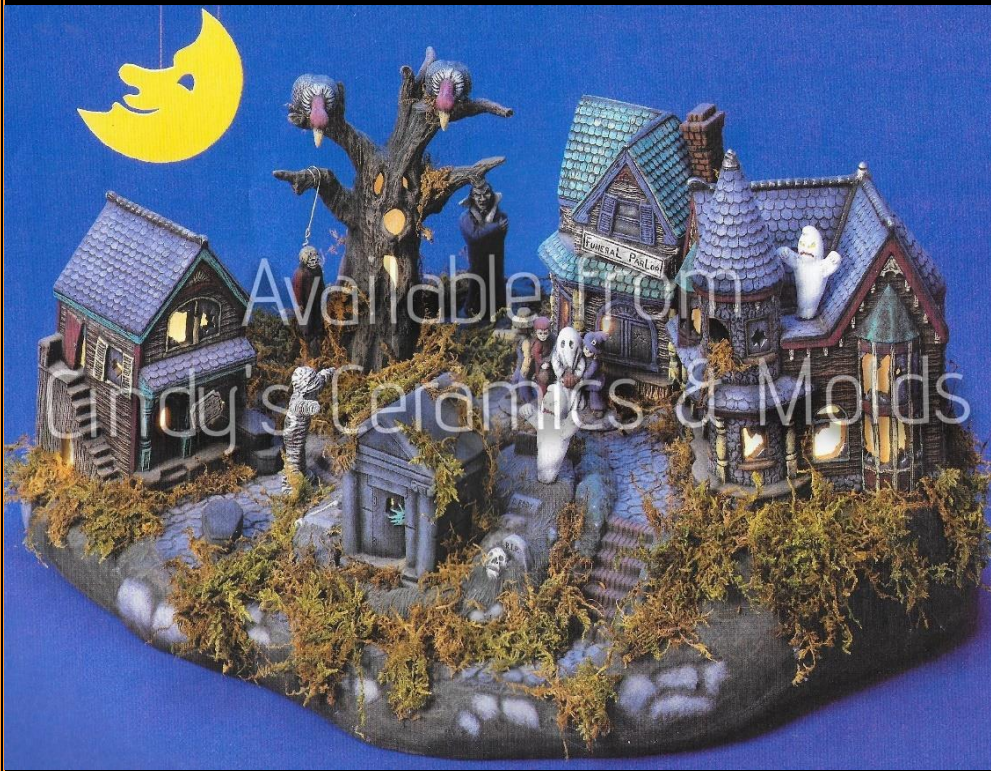

S-527/705

72.00

Haunted Halloween Village
Base NOT Available for Shipping

S-527	Village Base Not Available for Shipping	16 Long by 17 Wide	27.00
S-700	Halloween Village Haunted Mansion		10.40
S-701	Halloween Village Funeral Parlor		8.60
S-702	Halloween Village Casket Shop		8.60
S-703	Halloween Village Tree & Vulture		8.60
S-704	Halloween Village Crypt & Cemetery		6.80
S-705	Halloween Village People		5.75