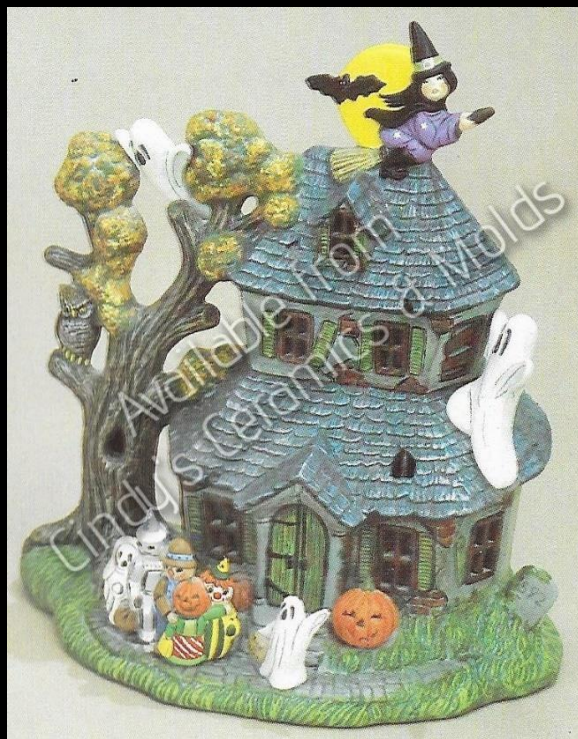

75.00

Halloween Village Sill Sitter (DM-609A Figurines sold Separately)

DM-609A

2.5 Long

6.00 (set)

Figurines for Halloween Village Sill Sitter (Village Sill Sitter sold Separately)

DM-816A

13 High

75.00

Woodland Village Sill Sitter (Figurines shown are DM-817A, sold separately)

DM-817A

1.625 L

6.00 (set)

Halloween Characters for Woodland Village Sill Sitter

G-11099

50.00 set

Large Haunted House & Accessories (includes all figures shown in addition to the house)

Haunted House Not Available for Shipping

H-2153

13 1/4 Tall 50.00 set

Haunted House Set (includes all figures shown in addition to the house)