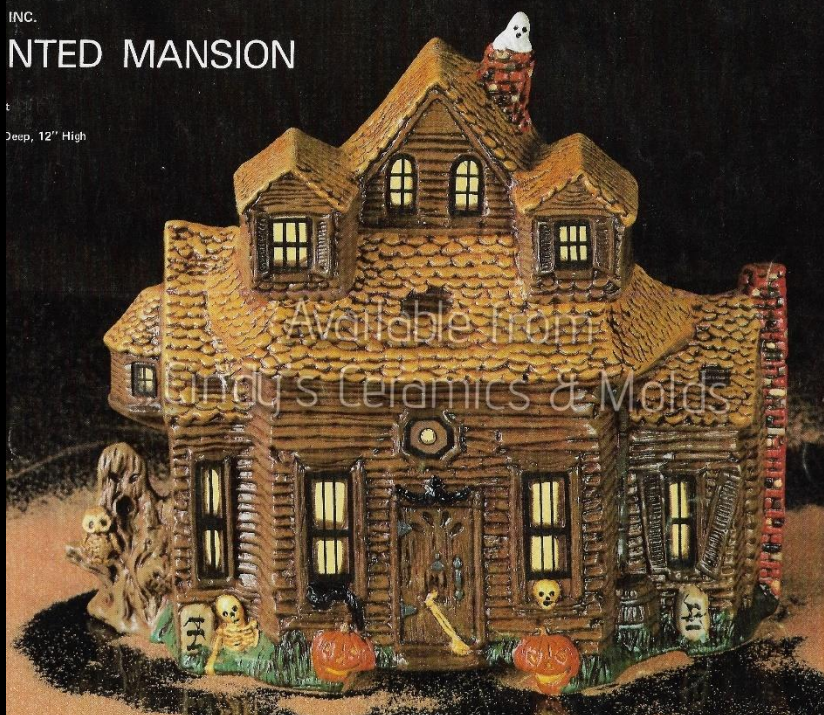

Available from
Cindy's Ceramics & Molds

L-951

15.25 High

30.00

Spooky Haunted House

L-952

Optional Base for L-951 Haunted House

9.5
Diameter

10.00

L-954

Spooky Figures for Spooky Haunted House

3 High

7.50

MAC-
5005/94

Haunted House

13 Tall

41.40

ML-55

Haunted Mansion

11 High by
12 Wide by
5.5 Deep

30.00

AW-287

20.00

Halloween Kids "Trick-or-Treat" Scene

NM-1406/62

40.00

Large Softee Haunted House and Base (Base not shown)

NM-1420

12.00

Small Softee Haunted House

NM-1948

7.75 Tall