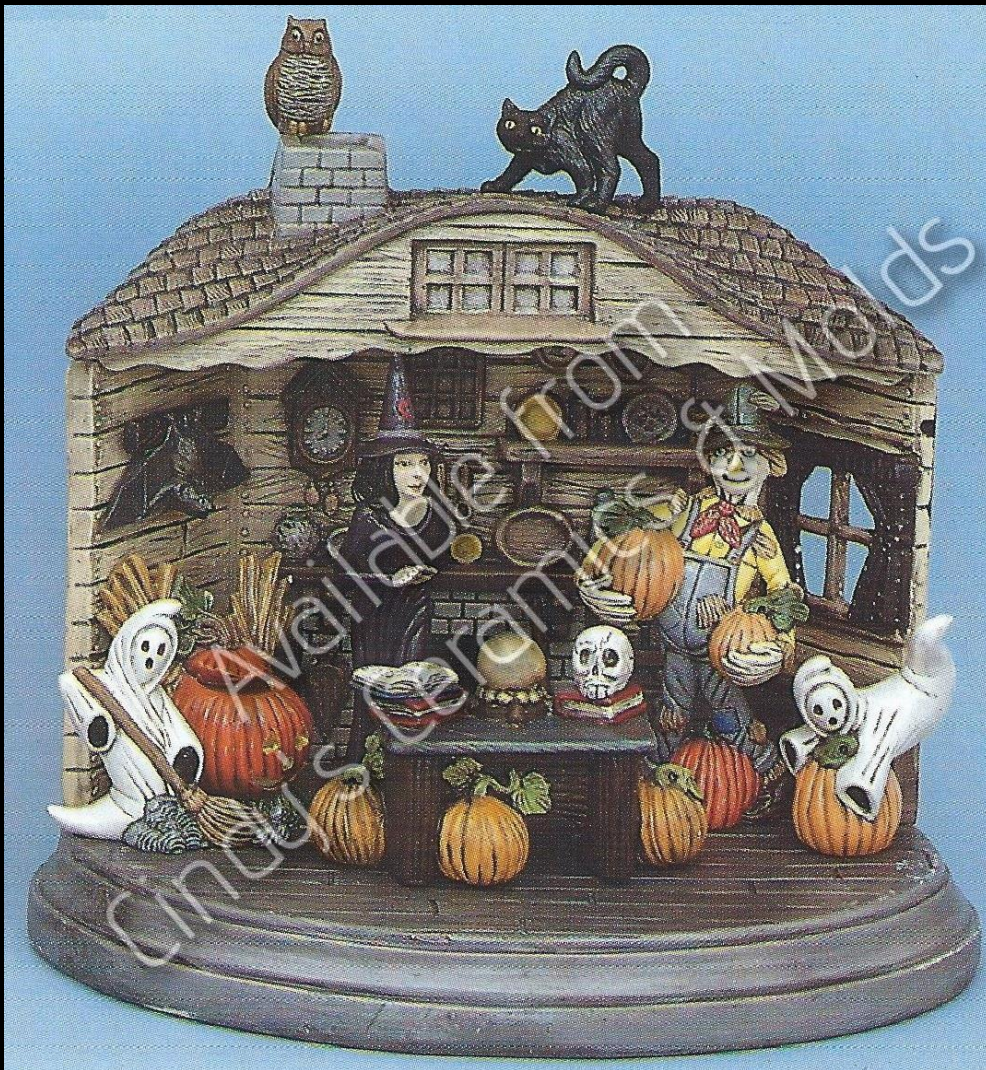

Haunted Houses & Scenes

Please also see our extensive collection of buildings and houses in our Christmas Villages catalog that can easily be converted to Haunted Houses or an entire Haunted Town!

Item Number	Description	Size (Inches)	Bisque
Cin-412	 <p data-bbox="521 2003 907 2039">Large Tall Haunted House</p>	17 Tall	30.00

A-1300/18

15.5 Long

119.10

Haunted Country Cabin

A-1300/3

Haunted Country Cabin (Building & Base ONLY; See picture above)

15.5 Long
(Base); 14
Wide
(Building);
14.125
Wide(Roof)

75.00