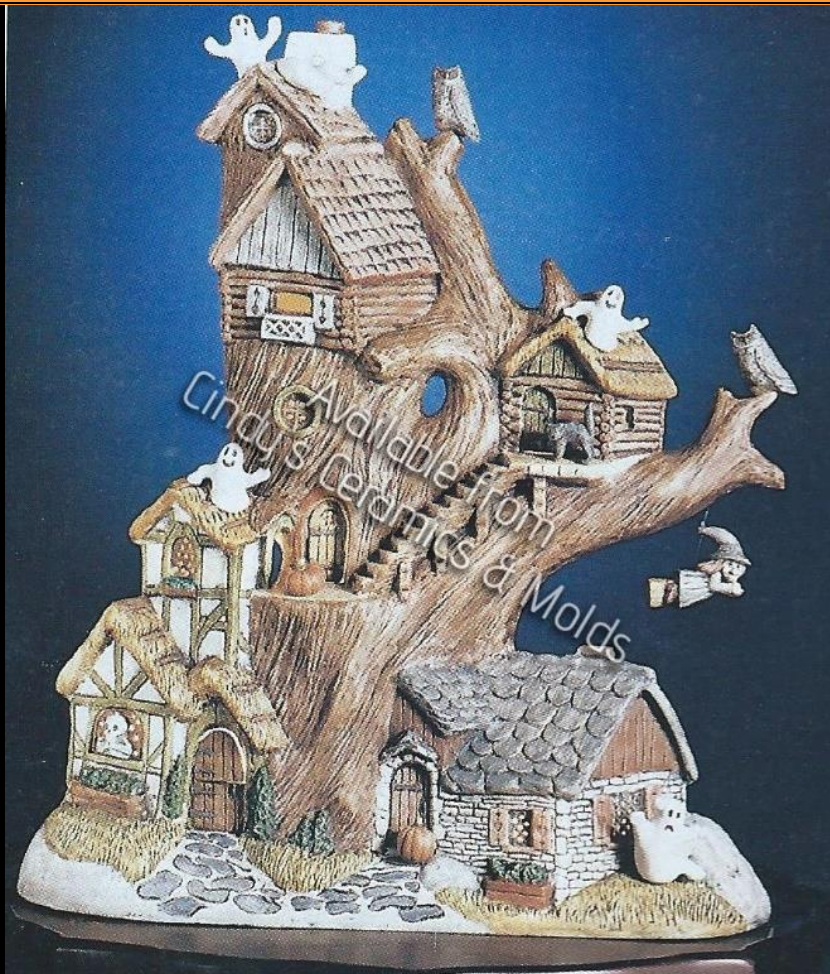

75.00

Halloween Village Sill Sitter (DM-609A Figurines sold Separately)

DM-609A

2.5 Long

6.00 (set)

Figurines for Halloween Village Sill Sitter (Village Sill Sitter sold Separately)

DM-816A

13 High

75.00

Woodland Village Sill Sitter (Figurines shown are DM-817A, sold separately)

DM-817A

1.625 L

6.00 (set)

Halloween Characters for Woodland Village Sill Sitter

G-11099

50.00 set