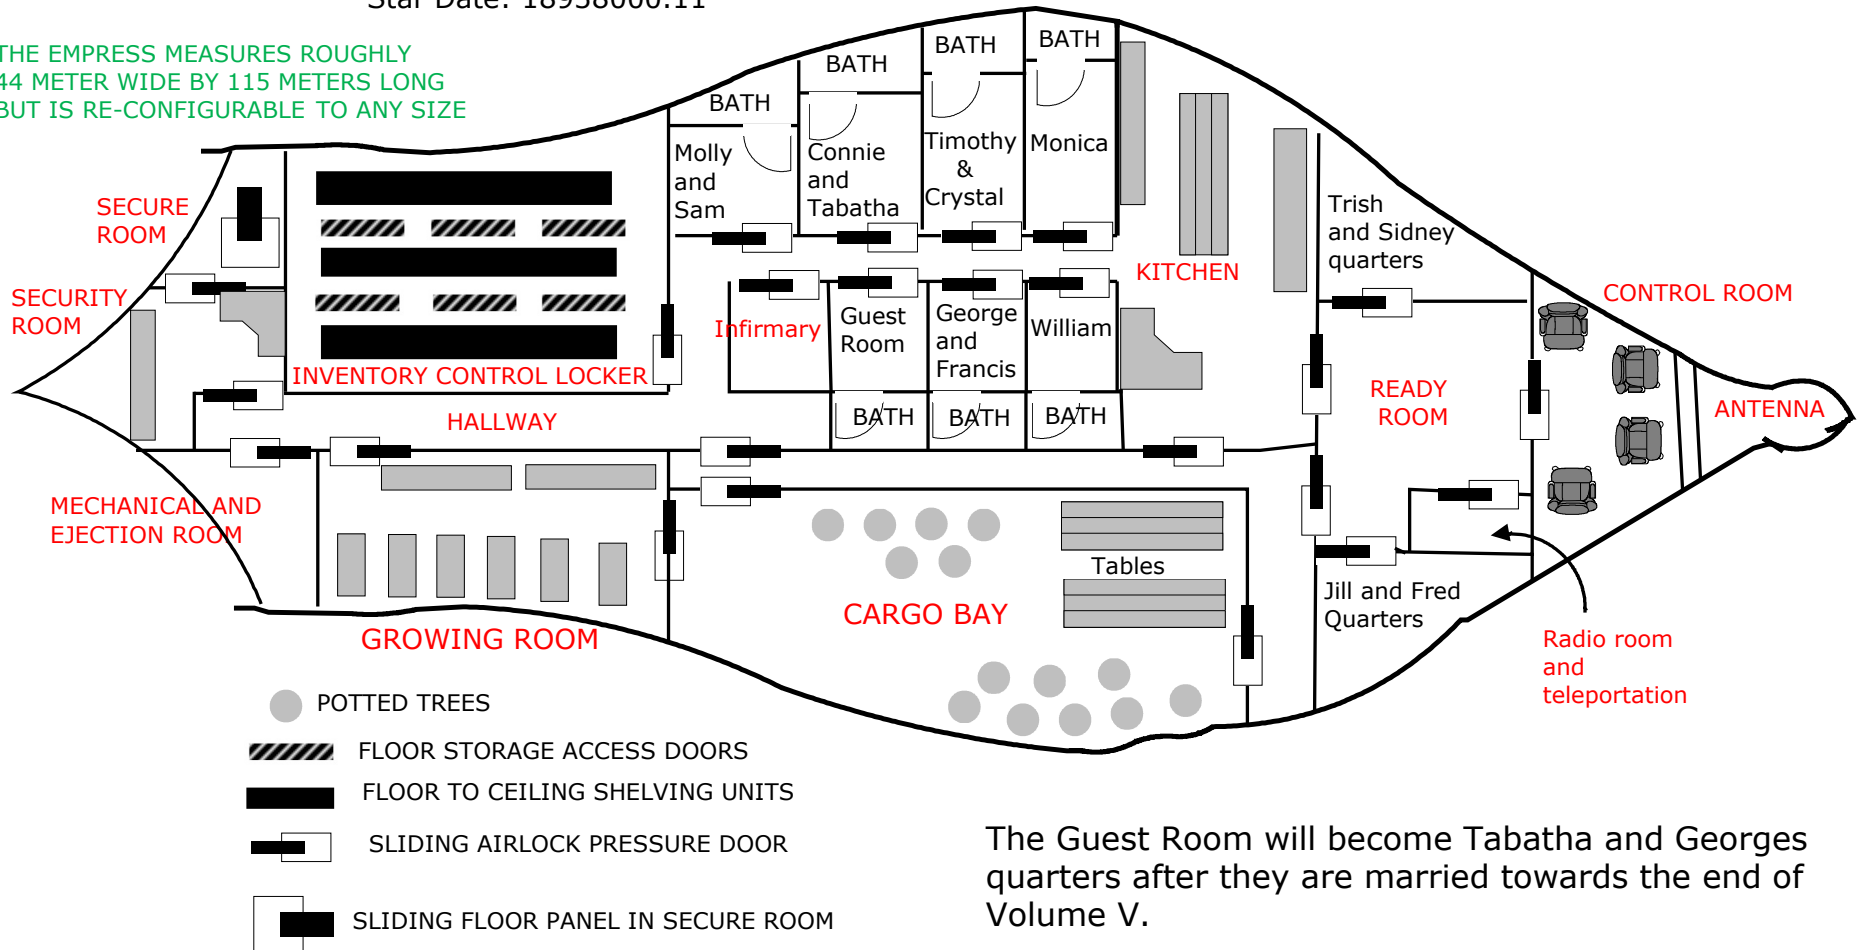

# FLOOR PLAN OF THE EMPRESS VOLUME V

Drawn By: Ronnie Coleinger  
Earth Date: 21,264 AD  
Star Date: 18938000.11

THE EMPRESS MEASURES ROUGHLY  
44 METER WIDE BY 115 METERS LONG  
BUT IS RE-CONFIGURABLE TO ANY SIZE

The Guest Room will become Tabatha and Georges quarters after they are married towards the end of Volume V.