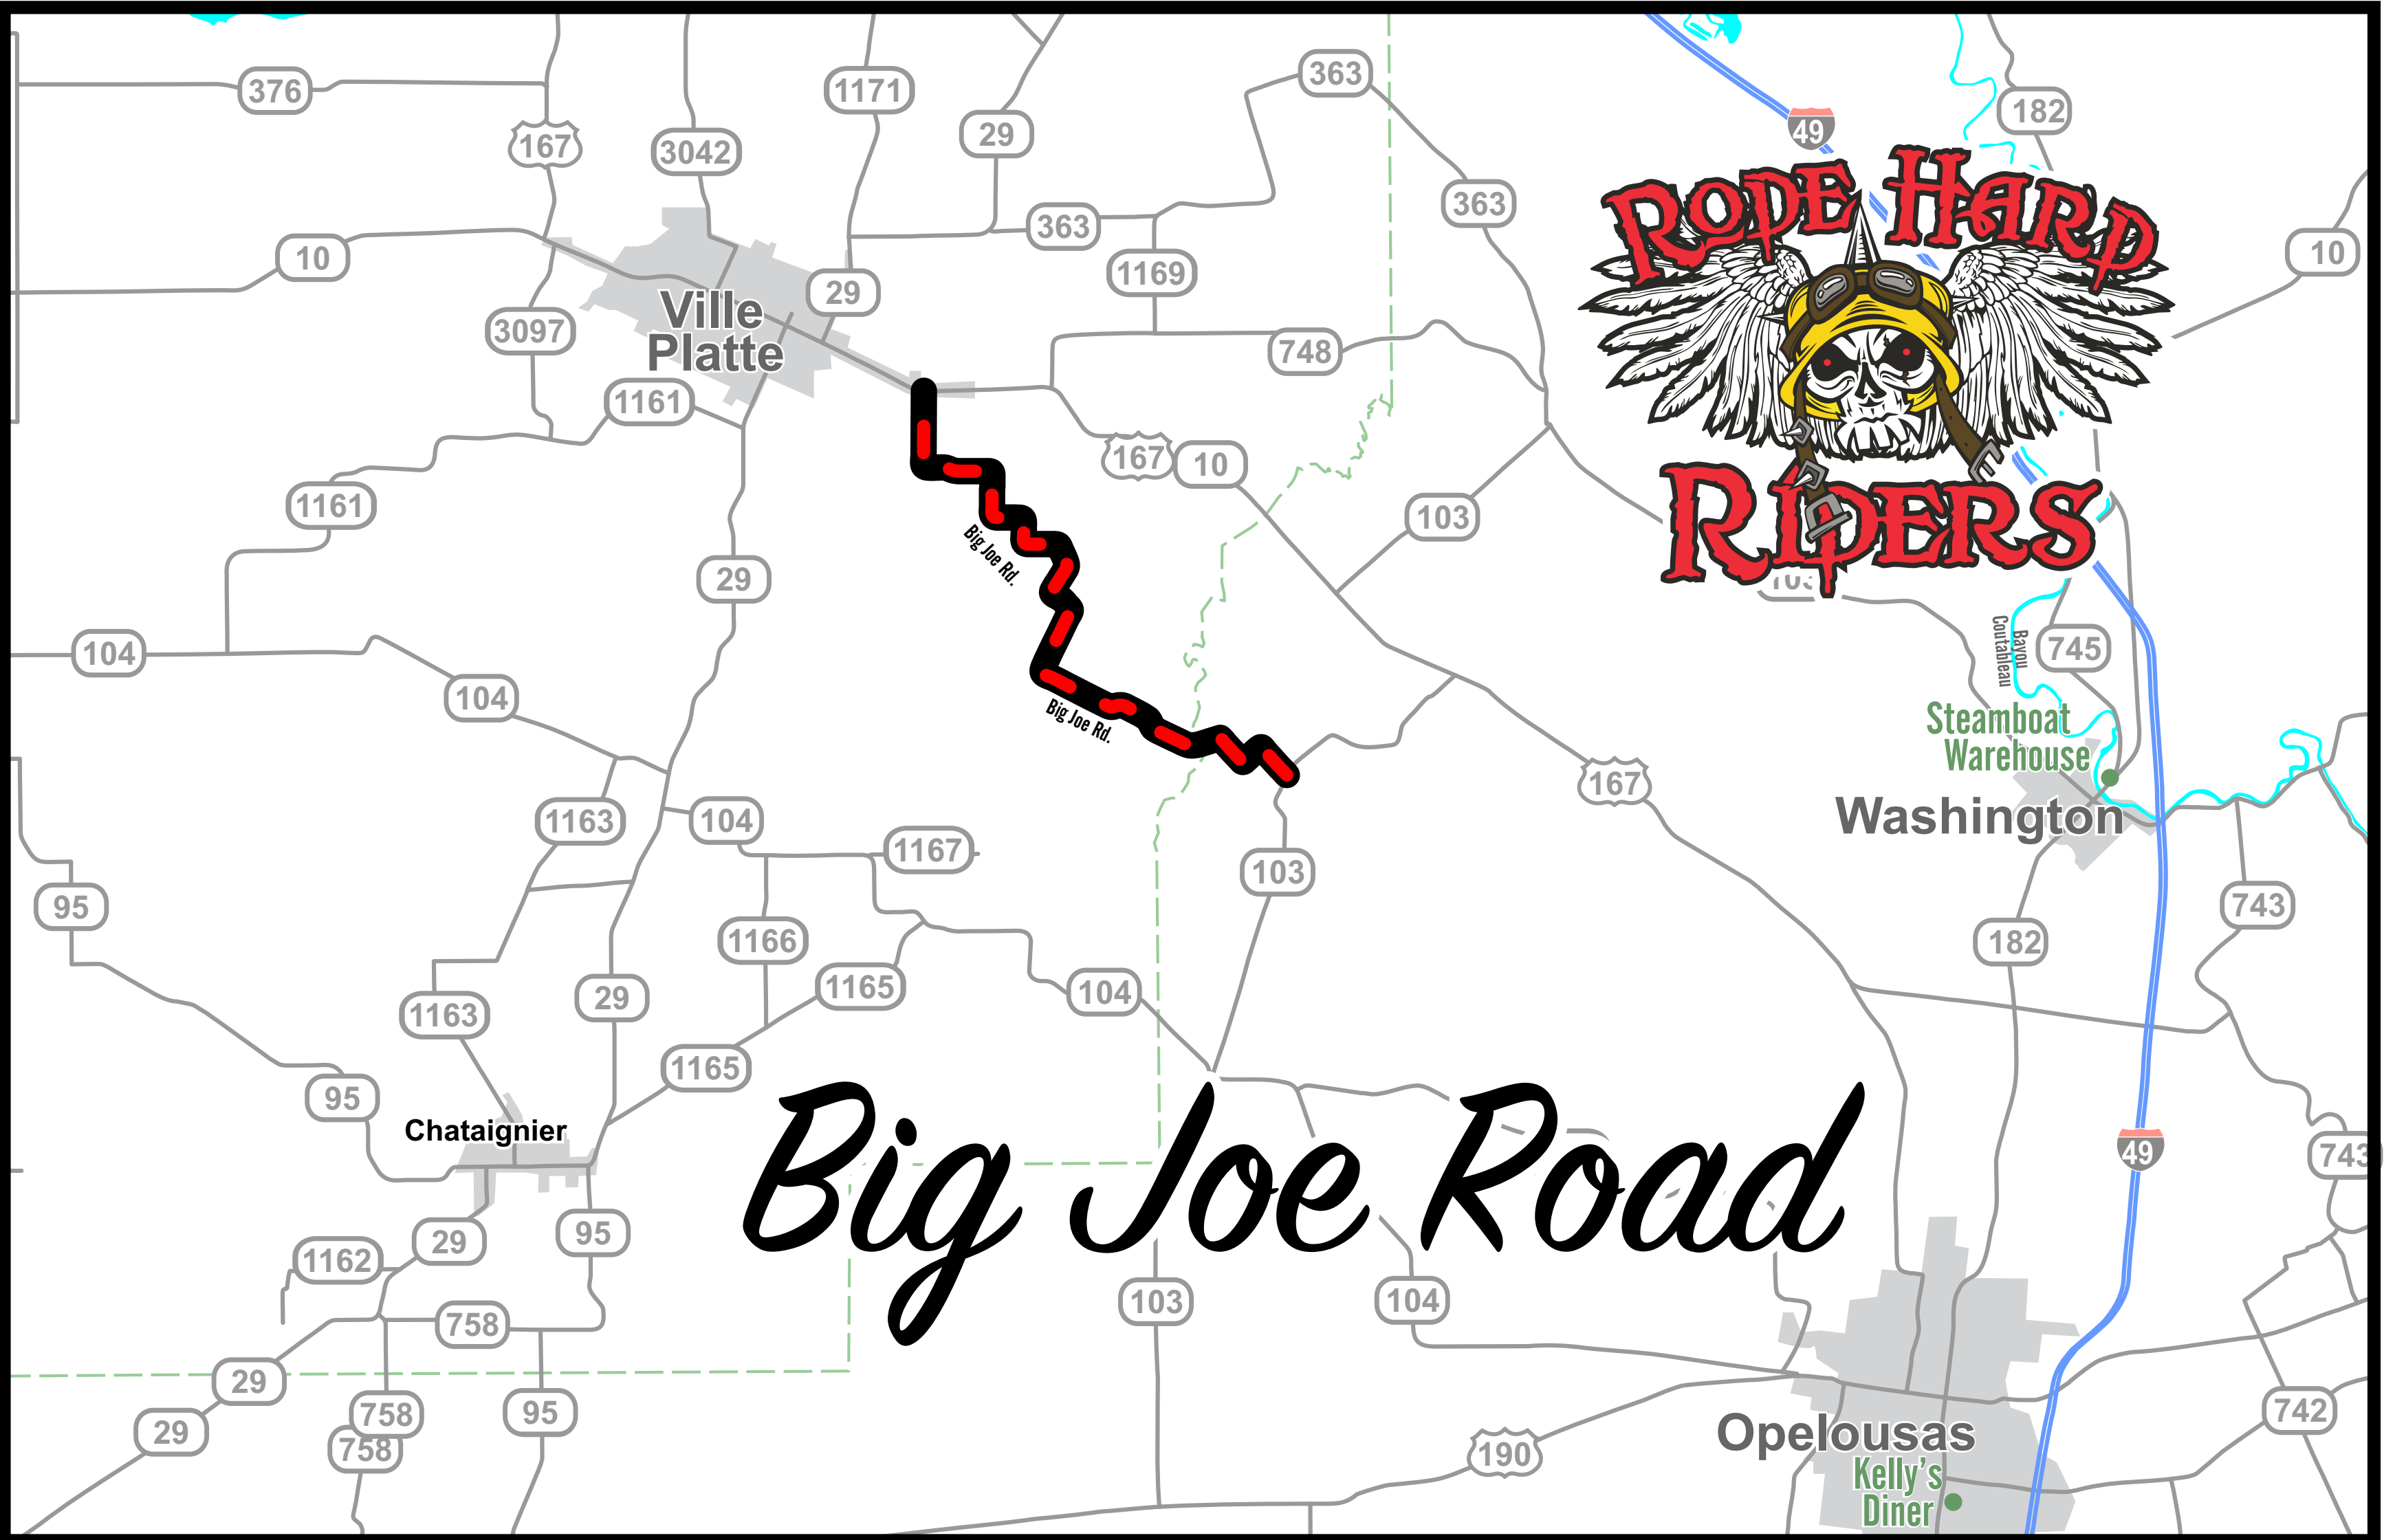

Route/Road length:
Ride Time:
Parish(s):

7.2 Miles

12 minutes

 St Landry
 Evangeline

South point:

LA-103 two miles south of US-167

North point:

US-167 just SE of Ville Platte

RHR

 Restaurants
 on route

Steamboat Warehouse

11 miles from South point

Washington Old School House

11 miles from South point

Kelly's Diner

13 miles from South point

RHR

 Bars
 on route

RHR bar name

on route or detour

Comments:

Big Joe Road

Ville Platte

Chataignier

Steamboat Warehouse
Washington

Opelousas
Kelly's Diner

Big Joe Rd.

Big Joe Rd.