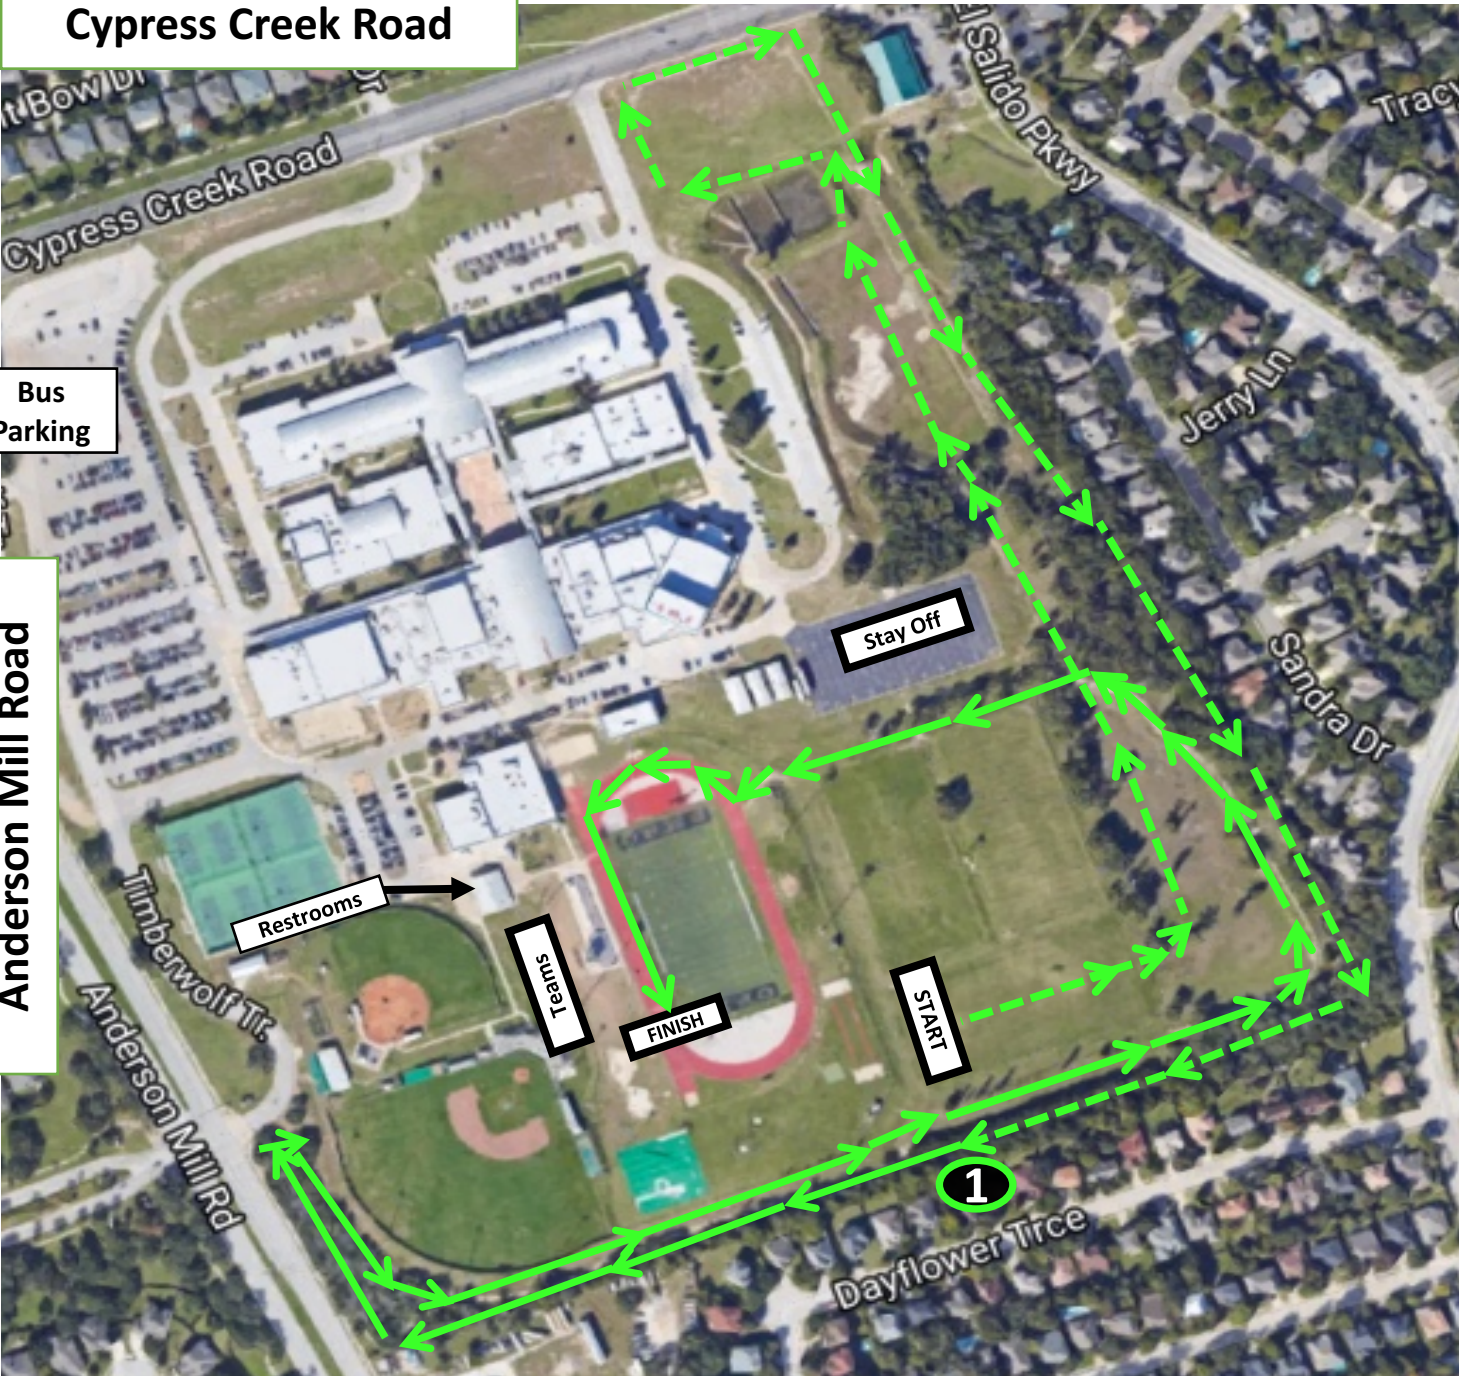

Area Layout

Buses: enter from Cypress Creek Road and drop off at track and proceed to park at front of parking area

Enter: All athletes, spectators, volunteers enter at track and concession area

Teams: All teams set up behind track stadium and around track.

Restrooms: There are restrooms at main concession stand area and portables in team tent area and start line.

Please stay off blacktop.

Cypress Creek Road

Bus Parking

Anderson Mill Road

CONCESSIONS / Restrooms

Team 1

FINISH

START

Stay Off

Cypress Creek Road

Cedar Park Cross Country Invite 5K Course

- Loop 1 
- Loop 2 

Cypress Creek Road

Cedar Park Invite XC 2 Mile Course

Bus
Parking

Anderson Mill Road

Mile 1	
Mile 2	

Restrooms

Team

FINISH

START