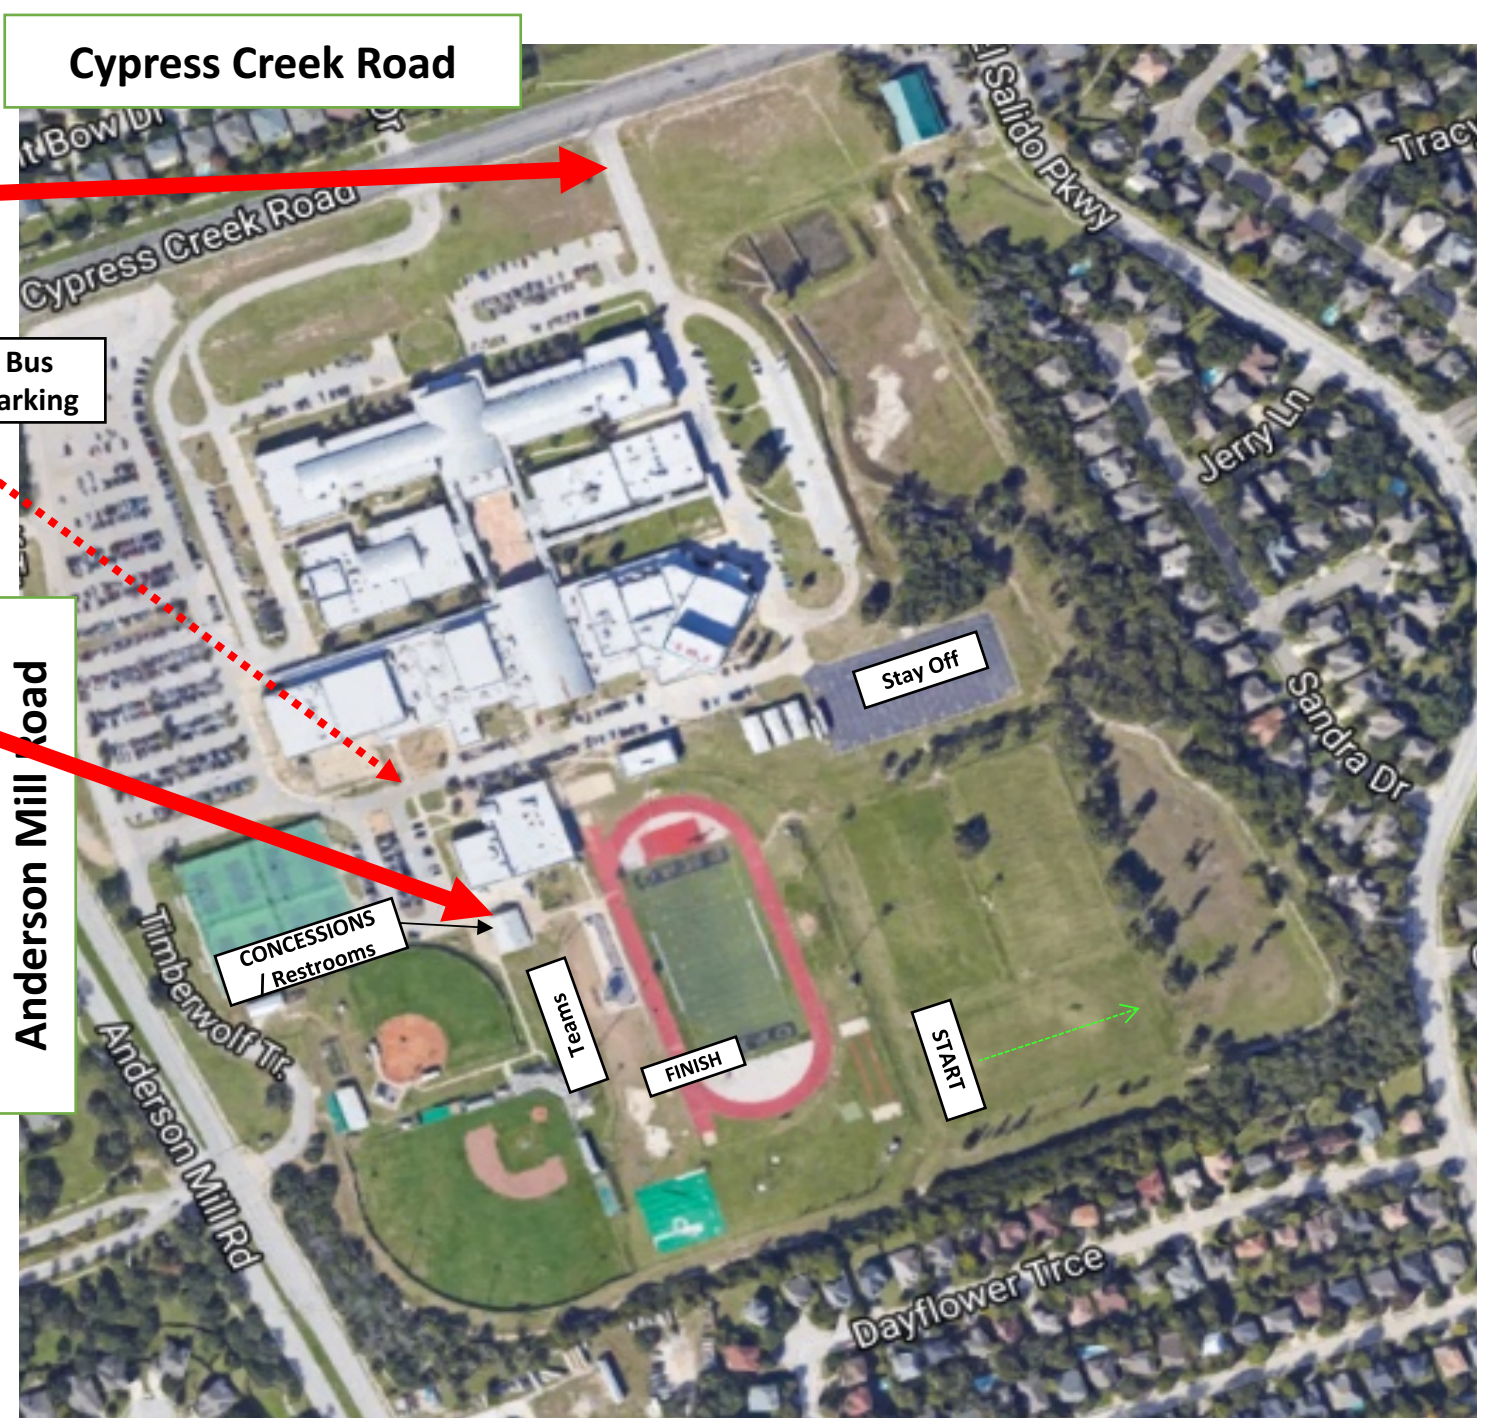

Area Layout

Buses: enter from Cypress Creek Road and drop off at track and proceed to park at front of parking area

Enter: All athletes, spectators, volunteers enter at track and concession area

Teams: All teams set up behind track stadium and around track.

Restrooms: There are restrooms at main concession stand area and portables in team tent area and start line.

Please stay off blacktop.

Cypress Creek Road

Bus Parking

Anderson Mill Road

CONCESSIONS / Restrooms

Team 1

FINISH

START

Stay Off

Cypress Creek Road

Cedar Park Cross Country Invite 5K Course

- Loop 1 
- Loop 2 

Cypress Creek Road

1

Dayflower Trice

Jerry Ln

Sandra Dr

Al Salido Pkwy

Cypress Creek Road

Timberwolf Tr

Anderson Mill Rd