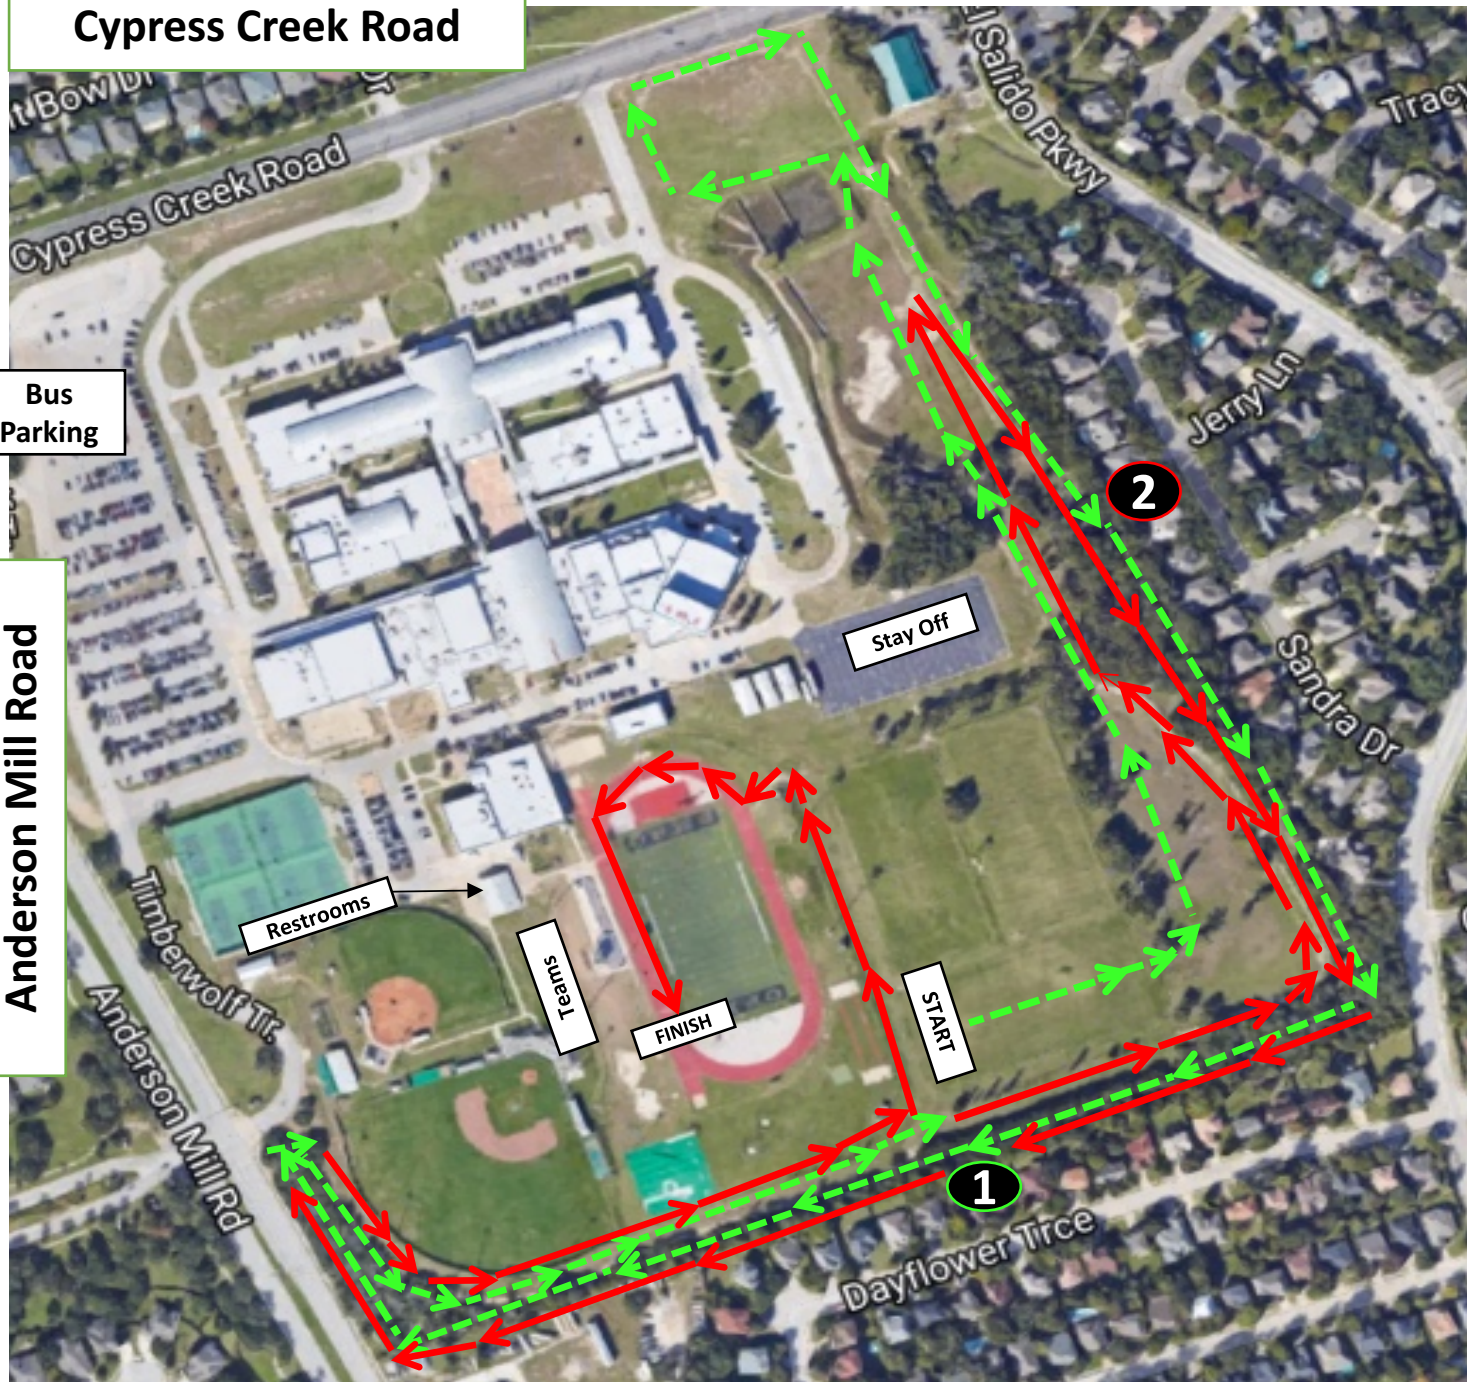

Area Layout

Buses: enter from Cypress Creek Road and drop off at track and proceed to park at front of parking area

Enter: All athletes, spectators, volunteers enter at track and concession area

Teams: All teams set up behind track stadium and around track.

Restrooms: There are restrooms at main concession stand area and portables in team tent area and start line.

Please stay off blacktop.

Cypress Creek Road

Bus Parking

Anderson Mill Road

CONCESSIONS / Restrooms

Team 1

FINISH

START

Stay Off

Cypress Creek Road

Cedar Park Cross Country Invite 5K Course

- Loop 1 
- Loop 2 

Cypress Creek Road

1

Dayflower Trice

Jerry Ln

Sandra Dr

Al Salido Pkwy

Cypress Creek Road

Timberwolf Tr

Anderson Mill Rd