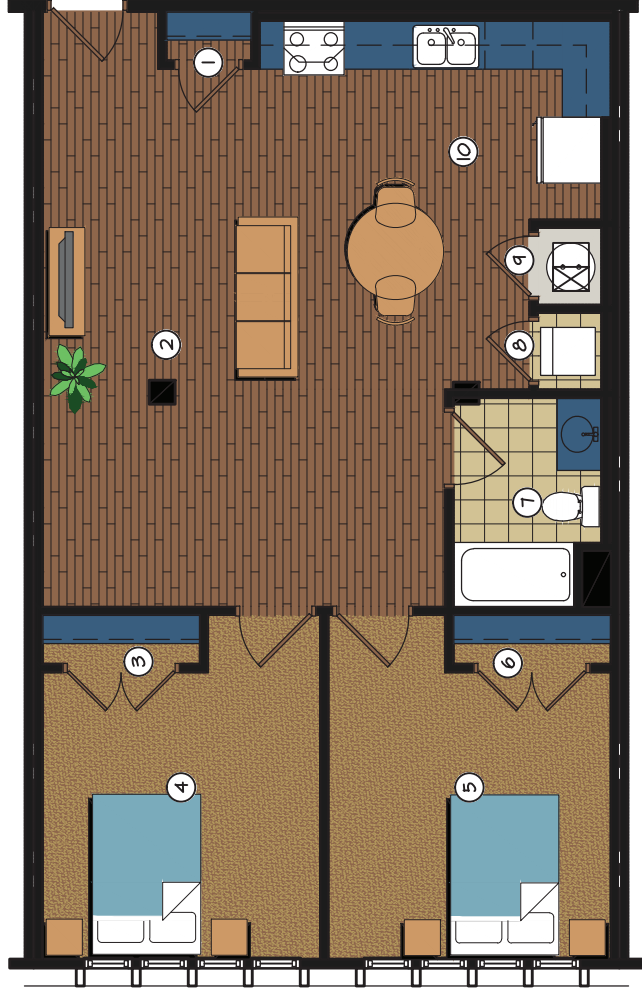

- ① COATS - 2'-0" x 3'-6"
- ② LIVING ROOM - 24'-9" x 16'-6"
- ③ CLOSET - 2'-0" x 6'-6"
- ④ BEDROOM #1 - 11'-11" x 11'-6"
- ⑤ BEDROOM #2 - 11'-11" x 11'-9"
- ⑥ CLOSET - 2'-0" x 6'-6"
- ⑦ BATH - 8'-8" x 6'-2"
- ⑧ LAUNDRY - 3'-2" x 2'-7"
- ⑨ MECH - 3'-2" x 2'-7"
- ⑩ KITCHEN/DINING ROOM - 15'-4" x 14'-7"

NOTE: DIMENSIONS MAY VARY FROM UNIT TO UNIT