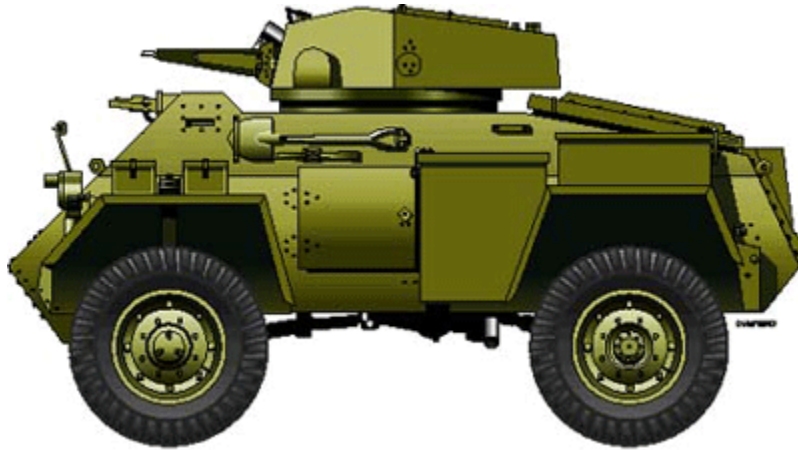

Car, Armoured, (G.M.) Mk. I, (Fox 1)

Courtesy of General Motors of Canada

Country of Origin: Canada

Crew: 4 (Commander, Gunner, Driver, Wireless Operator)

Length: 15 feet

Width: 7 feet 7 inches

Height: 8 feet

Weight: 17,159 pounds

Engine: GMC 6 cylinder, gasoline

Maximum Speed: 44 mph

Range: 210 miles

Armour: Maximum: 15 mm

Armament: .50 calibre MG in turret mount .30 calibre MG coaxial to .50 calibre MG