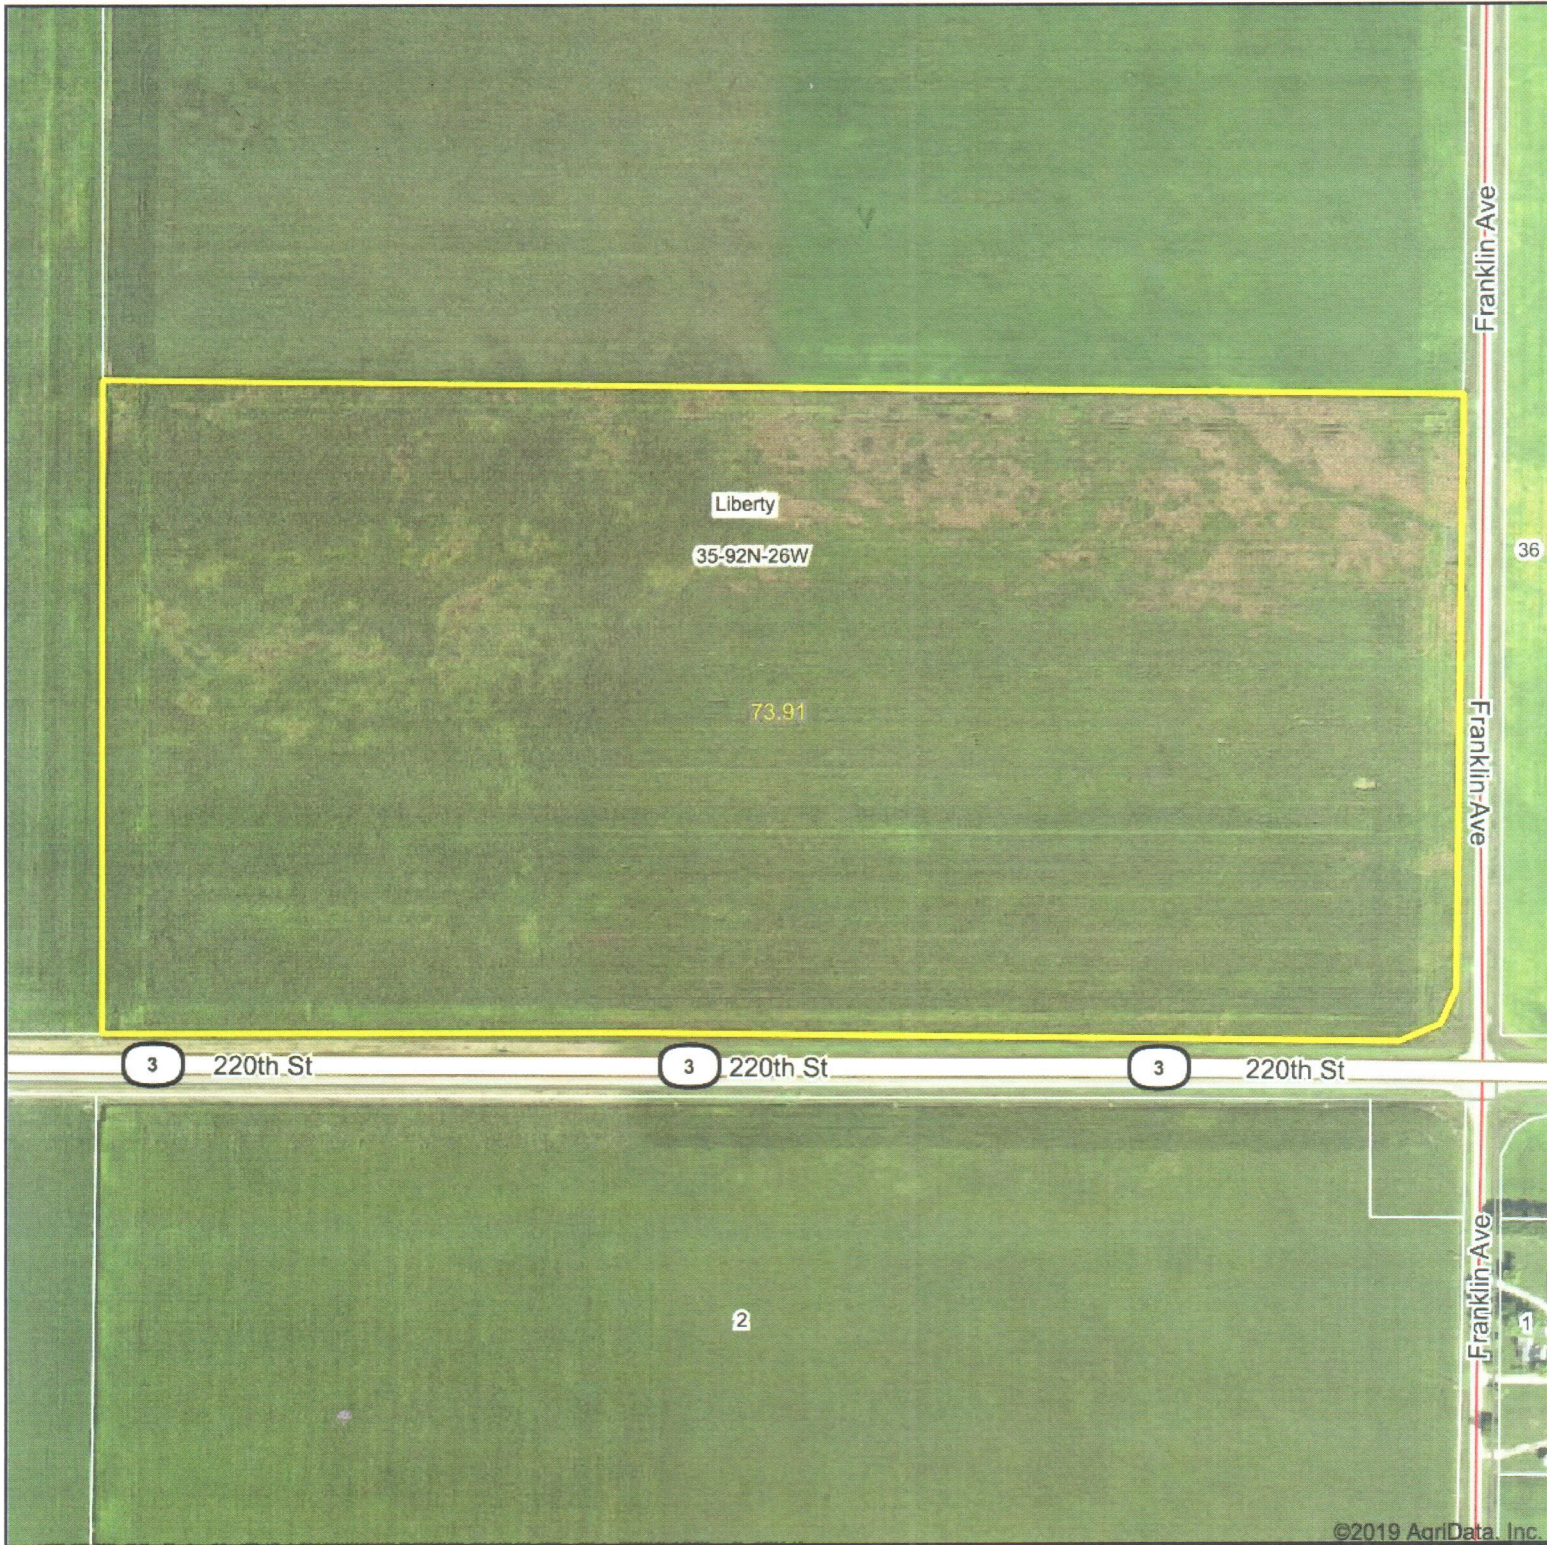

Aerial Map

©2019 AgriData, Inc.

Gold-Eagle Cooperative

Maps Provided By

© AgriData, Inc. 2019 www.AgriDataInc.com

Map Center: 42.733224, -93.877524

35-92N-26W
Wright County
Iowa

6/7/2019