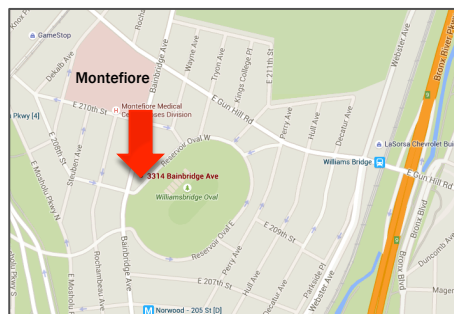

Office Space for Lease in High Traffic Area Surrounding Montefiore Hospital in Riverdale

3328 Bainbridge Avenue, Bronx, NY

1200 Waters Place
Suite M114
Bronx, NY 10461

P 718-829-5775
F 718-829-6515

www.kzarealty.com

Property Information

Address	3328 Bainbridge Avenue, Bronx, New York 10467
Neighborhood	Norwood
Space Available	+/- 1,000 square feet on the second floor
Transportation	4 Train Bx 16, Bx 34 and BxM4 Buses

Description

Office space for Lease in the high traffic area of Riverdale surrounding Montefiore Hospital; Professional Office Space; 2 parking spaces are included; Gross lease, except utilities; 2 bathrooms; 4 large rooms; Space can be made accessible with a lift at lessee's request; Asking rent upon request