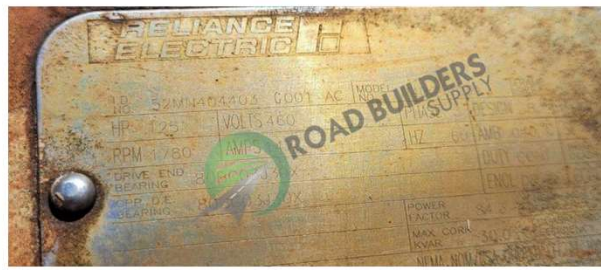

### Details:

- Type: Pulse Jet
- Rating: 60,000 ACFM
- Exhaust Fan: 125 HP
- Includes: Auger, Ductwork and Ladder

- All equipment subject to prior sale.
- RSB strives to ensure the accuracy of all listings, but all listings are "as-is, where-is," with no implied warranty.
- All buyers are encouraged to inspect equipment personally to verify accuracy.
- All information contained in this listing sheet is confidential. It is the property of RBS and is not to be shared.
- Road Builders Supply, LLC accepts no liability for the accuracy of the above listing.