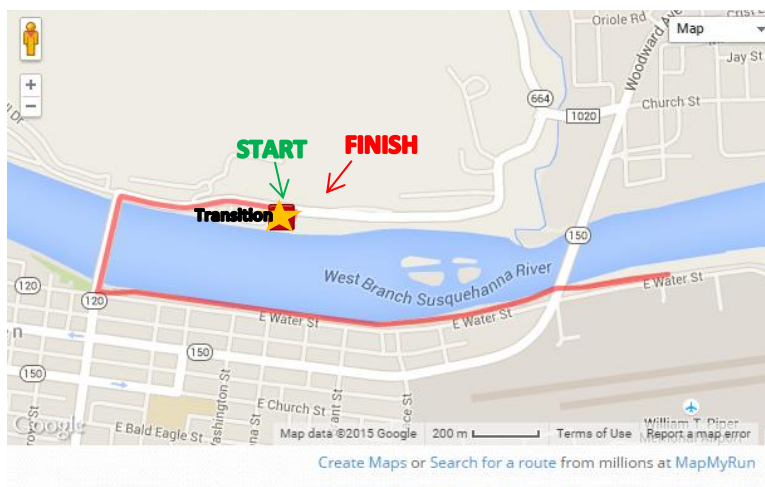

#### Swim

Distance: 750 m  
Start Location: Riverview Park  
Finish Location: Transition Area  
Description: Downstream  
Same Course as 2015 & 2016

#### Bike

Distance: 14.1 Miles, so @ 23K  
Start Location: Transition Area  
Finish Location: Transition Area  
Description: Two Laps on Loop Course  
Same Course as 2016

### GREAT ISLAND ADVENTURE & SWIM TRIATHLONS: RUN LEG

#### Run

Distance: 5 K  
Start Location: Transition Area  
Finish Location: Transition Area  
Description: Out-and-Back Course  
Same as 2014, 2015, & 2016 Course