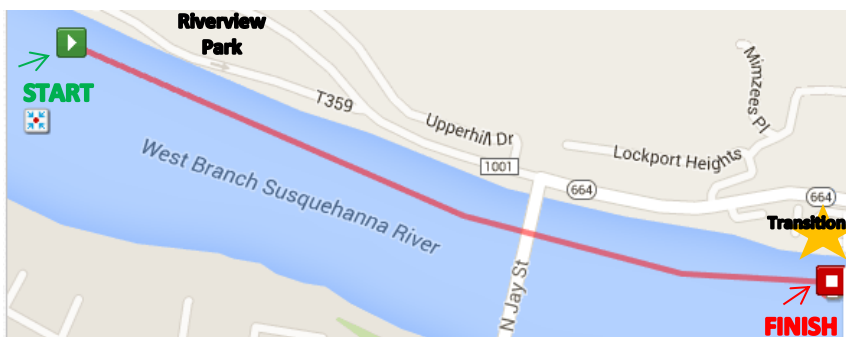

#### Swim

Distance: 750 m  
Start Location: Riverview Park  
Finish Location: Transition Area  
Description: Downstream  
Same Course as 2015 & 2016

#### Bike

Distance: 14.1 Miles, so @ 23K  
Start Location: Transition Area  
Finish Location: Transition Area  
Description: Two Laps on Loop Course  
Same Course as 2016

### GREAT ISLAND ADVENTURE & SWIM TRIATHLONS: RUN LEG

#### Run

Distance: 5 K  
Start Location: Transition Area  
Finish Location: Transition Area  
Description: Out-and-Back Course  
Same as 2014, 2015, & 2016 Course