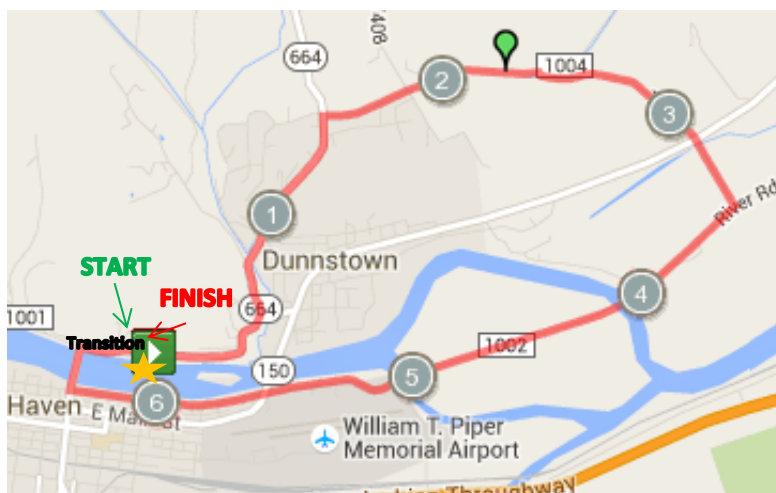

### GREAT SWIM TRIATHLON: SWIM LEG

#### Swim

Distance: 750 m  
Start Location: Riverview Park  
Finish Location: Transition Area  
Description: Downstream  
Same Course as 2015 & 2016

#### Bike

Distance: 14.1 Miles, so @ 23K  
Start Location: Transition Area  
Finish Location: Transition Area  
Description: Two Laps on Loop Course  
Same Course as 2016

#### Run

Distance: 5 K  
Start Location: Transition Area  
Finish Location: Transition Area  
Description: Out-and-Back Course  
Same as 2014, 2015, & 2016 Course