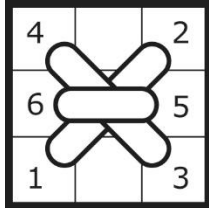

KIMBERLY ANN NEEDLEPOINT

SG-002 "FRIGHTFUL" Spooky Ghosts

ARTIST RECOMMENDED STITCH:

FACE & BLACK PAINTED AREA: Tent Stitch

BODY: 3 Stitch Cross

Image Ruth Schmuff