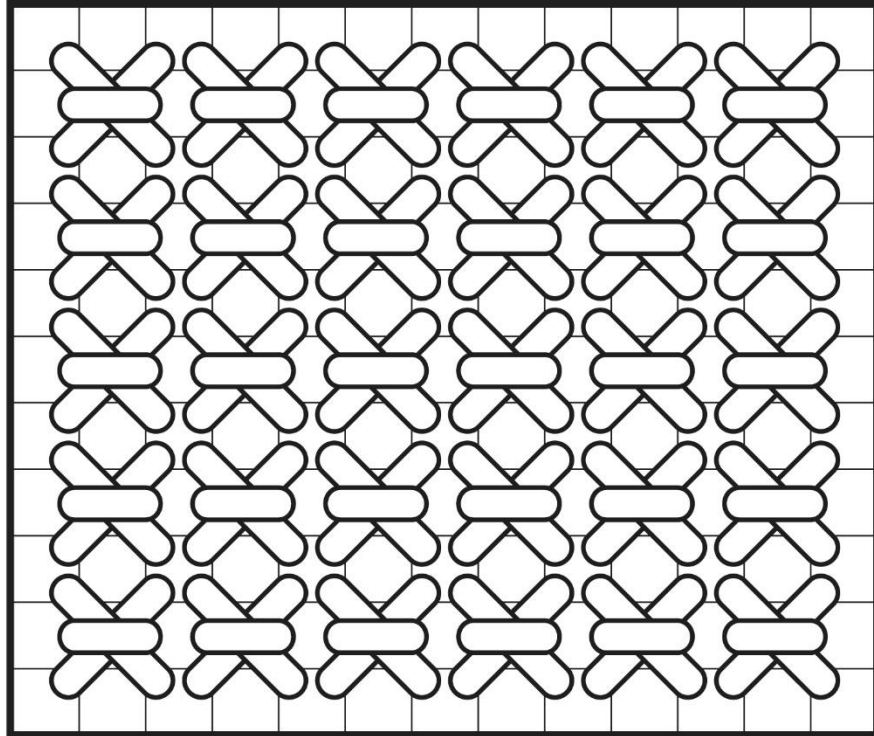

KIMBERLY ANN NEEDLEPOINT

SG-002 "FRIGHTFUL" Spooky Ghosts

ARTIST RECOMMENDED STITCH:

FACE & BLACK PAINTED AREA: Tent Stitch

BODY: 3 Stitch Cross

Image Ruth Schmuff