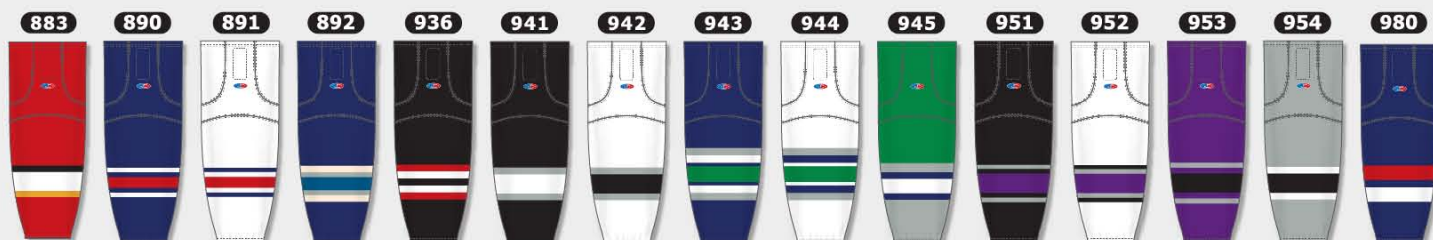

NOT AVAILABLE
IN CUSTOM