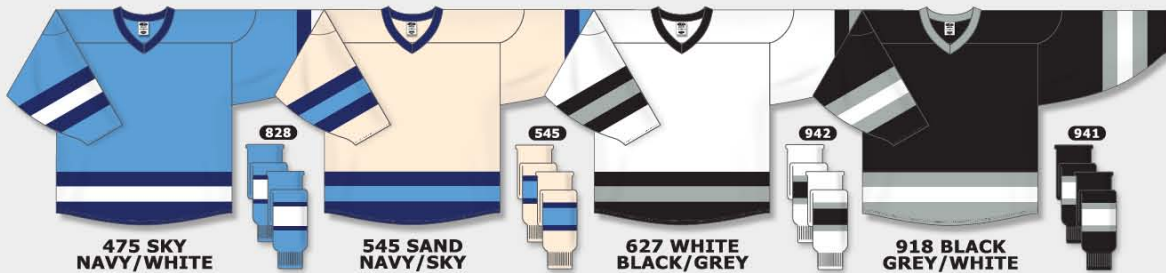

H6500 LEAGUE SERIES

MIDWEIGHT KNIT - 100% POLYESTER

AVAILABLE IN CUSTOM
H840 SERIES

ADULT	S	M	L	XL	2XL
					3XL
					4XL
					GOALIE
YOUTH	S	M	L	XL	

HOCKEY SOCKS SOLD SEPARATELY