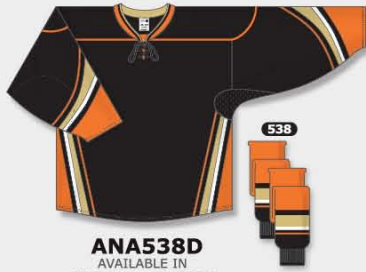

HOCKEY

H550D PRO SERIES

- AK-KNIT - 100% POLYESTER
- DOUBLE SHOULDERS
- DOUBLE ELBOWS

ADULT	S	M	L	XL	2XL
					3XL
					4XL
					GOALIE
YOUTH	S	M	L	XL	

ANA538D
AVAILABLE IN
CUSTOM H855 SERIES

ANA539D
AVAILABLE IN
CUSTOM H855 SERIES