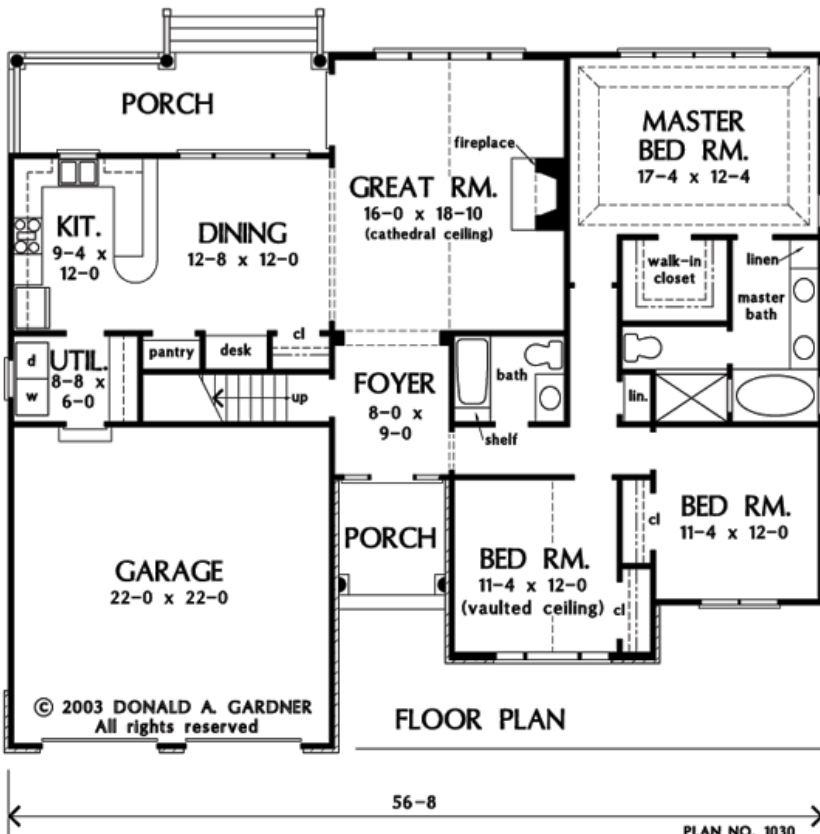

"The Dewfield"

#1030

Total living: **1,676 Sq. Ft. ****
 Bonus room: **376 Sq. Ft.**
 Bedrooms: **3**
 Baths: **2**
 House Dimensions: **56' 8" x 48' 4"**
 Great Room: **16' 0" x 18' 10"**
 Master Bedroom: **17' 4" x 12' 4"**

Number of Stories: **1**
 Dwelling Number: **Single**
 Bonus Access: **1st Floor**

Finished Square Footage
 1st Floor: **1,676 Sq. Ft.**

Unfinished Square Footage
 Bonus Room: **376 Sq. Ft.**
 Garage/Storage: **505 Sq. Ft.**
 Porch: **220 Sq. Ft.**

Room Information

Bedroom #2: **11' 4" x 12' 0" x 17' Vaulted**
 Bedroom #3: **11' 4" x 12' 0" x 9'**
 Bonus Room: **14' 0" x 22' 0" x**
 Dining Room: **12' 8" x 12' 0" x 9'**
 Foyer: **8' 0" x 9' 0" x 9'**
 Garage: **22' 0" x 22' 0" x**
 Great Room: **16' 0" x 18' 10" x 17' Cathedral**
 Kitchen: **9' 4" x 12' 0" x 9'**
 Master Bedroom: **17' 4" x 12' 4" x 10' 6" Tray**
 Utility Room: **8' 8" x 6' 0" x 9'**

LOTS: 7, 8, 9, 10, 14, 15, 16, 17, 18, 27, 28, 29