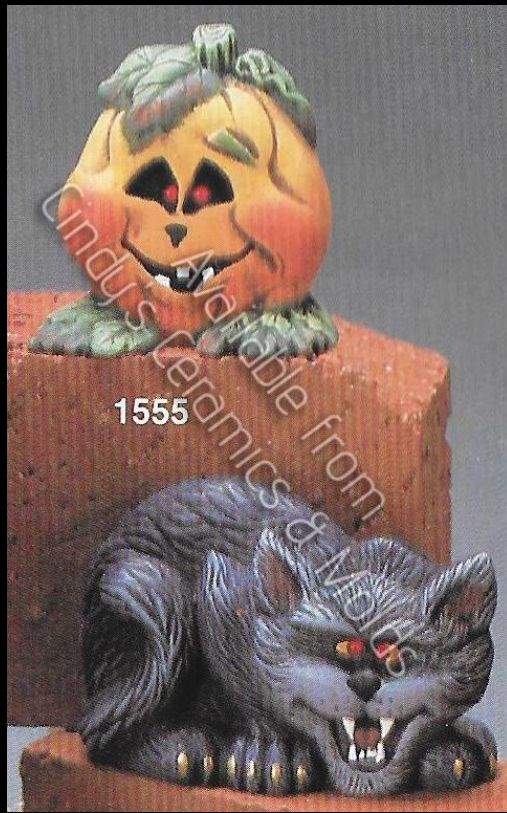

K-1555

Cat & Pumpkin

3 Tall

8.00 (set of two)

EZ-13