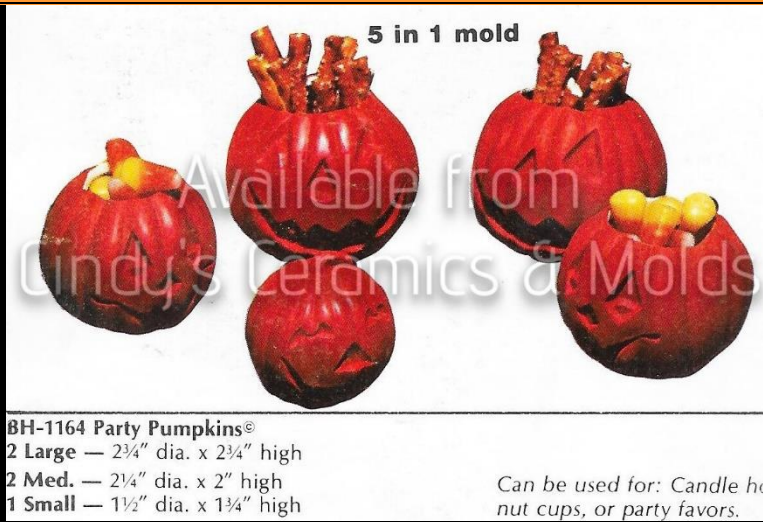

Large: 2.75
Diameter by
2.75 High;
Medium 2.25
Diameter by 2
High; Small
1.5 Diameter
by 1.75 High

12.00 (set of
five)

Five Pumpkin Party Favors/ Electric Tealight Covers