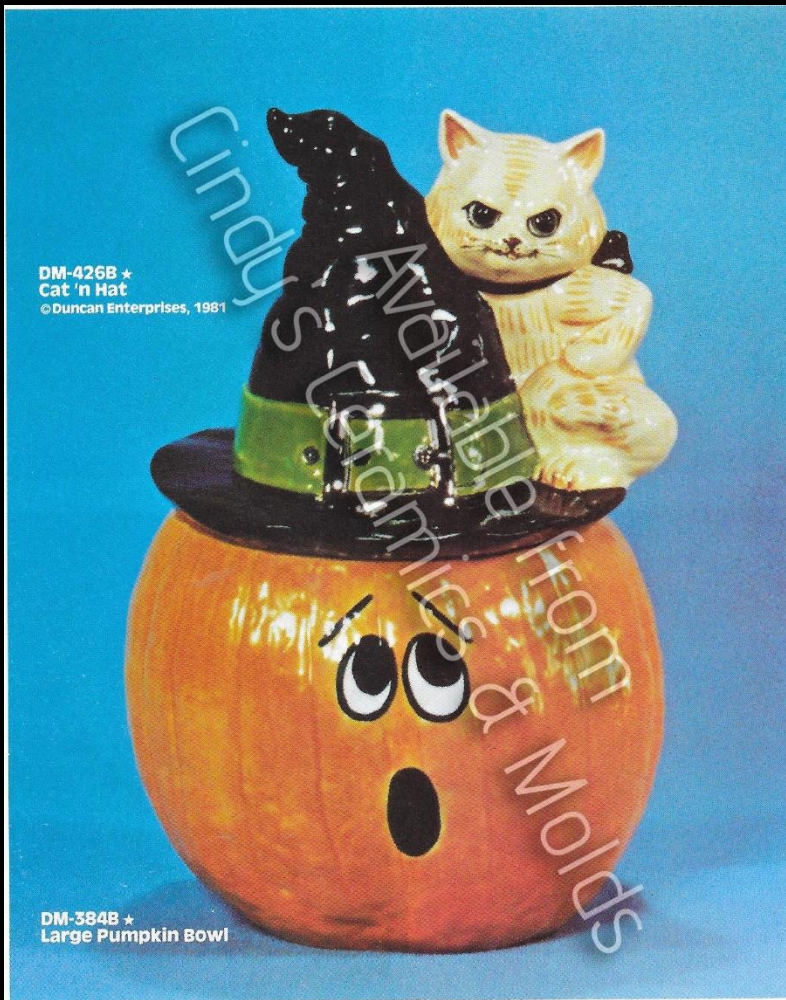

D-1990,
1994

Cat & Kitten "Welcome" Pumpkin Sitter (shown on D-1954
"Welcome" Rock, sold separately)

8 High, plus
the height of
"Welcome"
Pumpkin

29.90

DM-398

Halloween Napkin Holders

10.00 (set of
four)

DM-384/6B