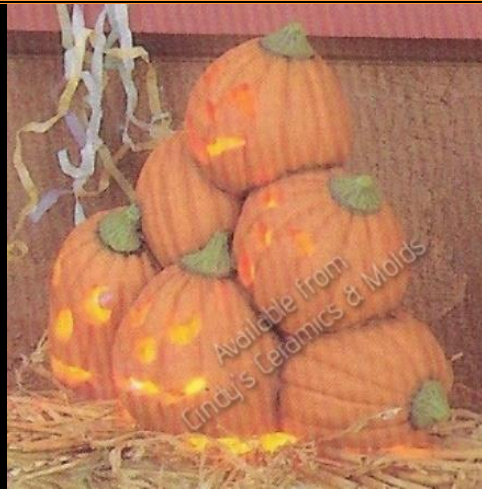

D-1316

3 High

6.50

Sleeping Pumpkitten Box

*S-1478

10.00

Three Cute Pumpkins

S-1482