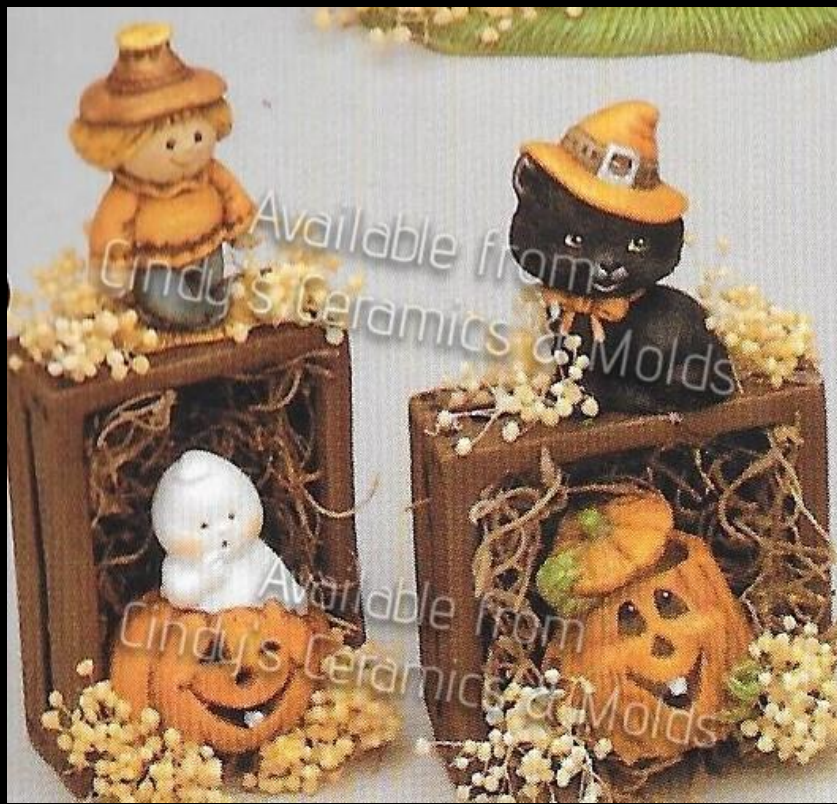

5 1/4 High by
8 1/2 Wide by
5 Deep

10.00

Cat in Pumpkin (Cut to Light)

AR-15668E

3 1/4 High by 2
1/2 Wide

10.00 (set of
two)

Pear Shaped Pumpkin (2) (above picture on right)

RV-474