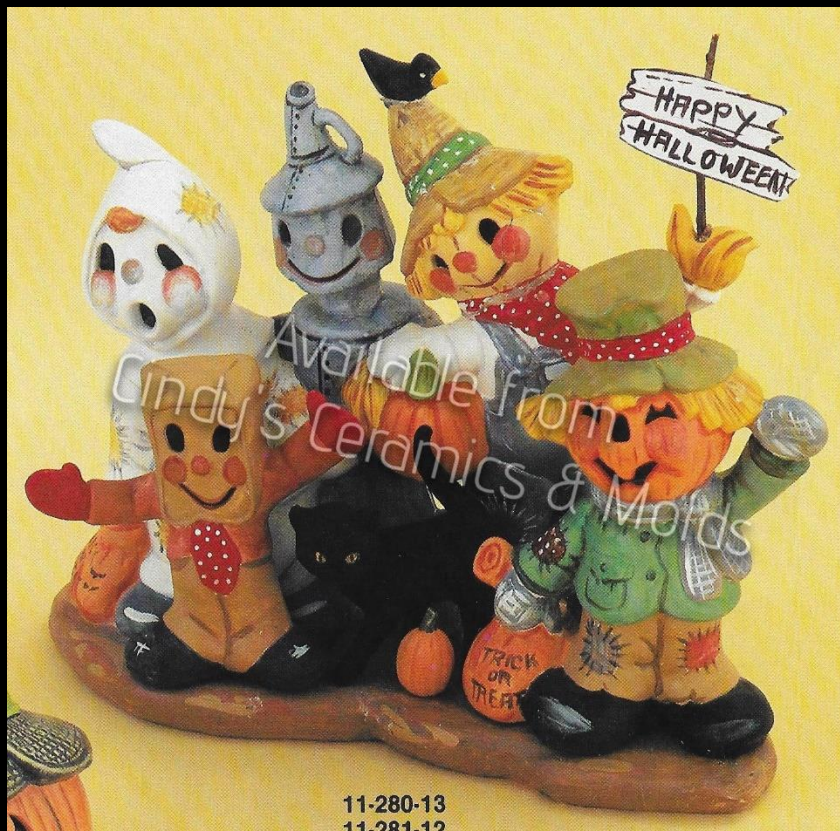

Halloween Pumpkins

<i>Item Number</i>	<i>Description</i>	<i>Size (Inches)</i>	<i>Bisque</i>
G-11077	 <p data-bbox="483 1577 899 1612">Cat on Pumpkin with Mouse</p>	12 1/2 Tall	31.50

G-11101

15 Tall

36.00

Old Pumpkin Head

G-11210

10 Tall

27.00

Cat with Pumpkin

G-11283

2 1/2 Tall

5.80

Cat & Pumpkin (other Trick-or-Treaters shown are not available)