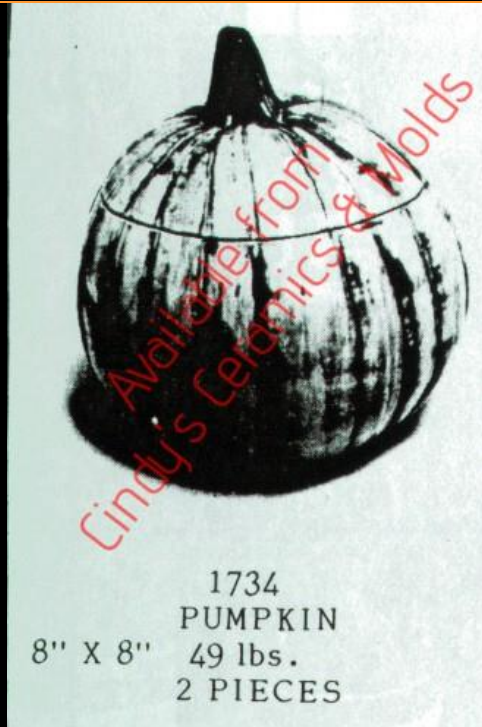

8 Diameter

24.00

Pumpkin