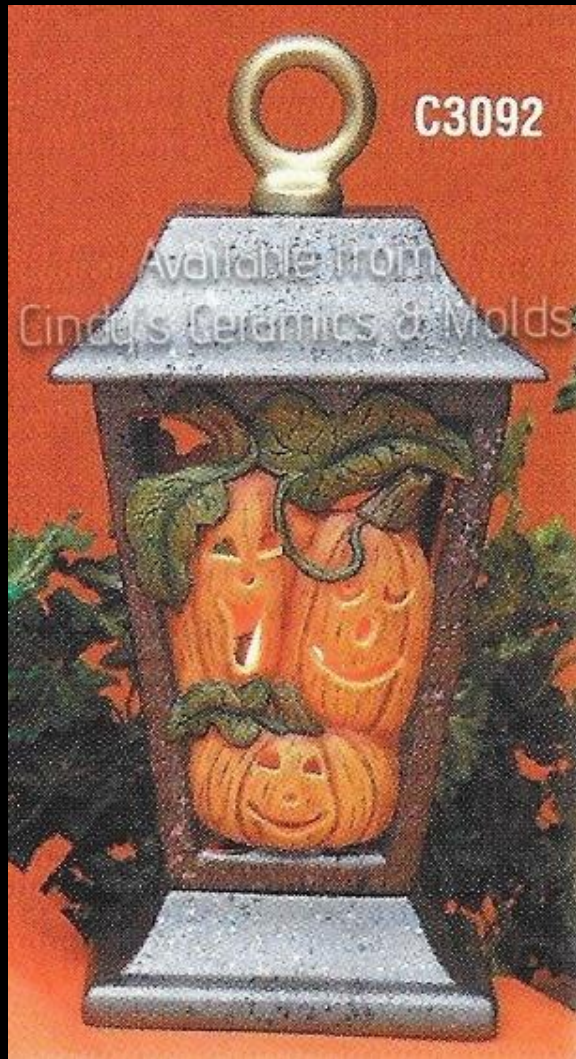

C-3092/87

Pumpkin Lantern (cut outs on all sides extra)

6 High by 5
1/2 Square

27.50 (extra
cut-outs
30.00)

K-636