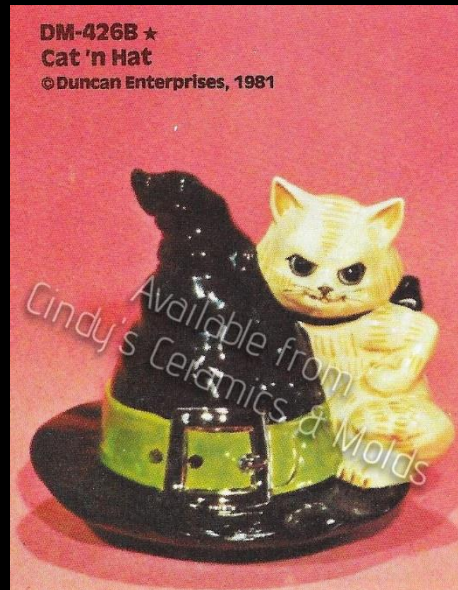

2.75 Long

8.00

Cat 'n Hat Lid for Large Pumpkin Bowl (sold separately)