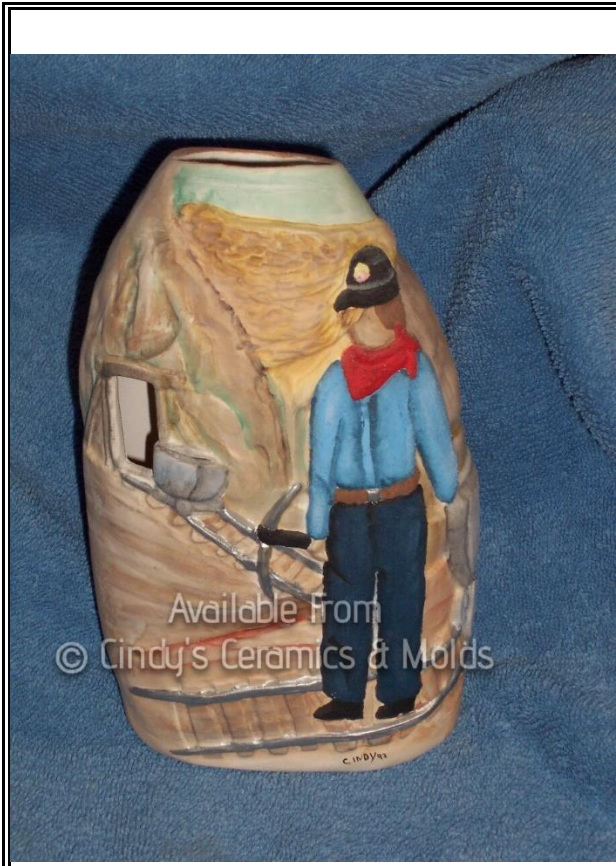

C-282  
Santa Faces  
(Spoon Rest, etc.)

C-688  
Rabbit & Raccoon

Picture Unavailable C-759  
Small Apples (Two in Mold)

C-964  
Large Plain Tile  
(8 Square Inches)

C-1035  
Decorative Teapot (No Design  
in the Mold)

C-1089  
Modern Abstract Fish

C-1131  
Modern Abstract Owl

Picture Unavailable C-2037

Two Plain Tiles (6.25 and 4.5  
Square Inches)

C-2042  
Miner Vase

C-2068  
Christmas Tree EZ-Mosaic  
Plate

C-2101  
Sunflower Cup &  
Toothbrush Holder