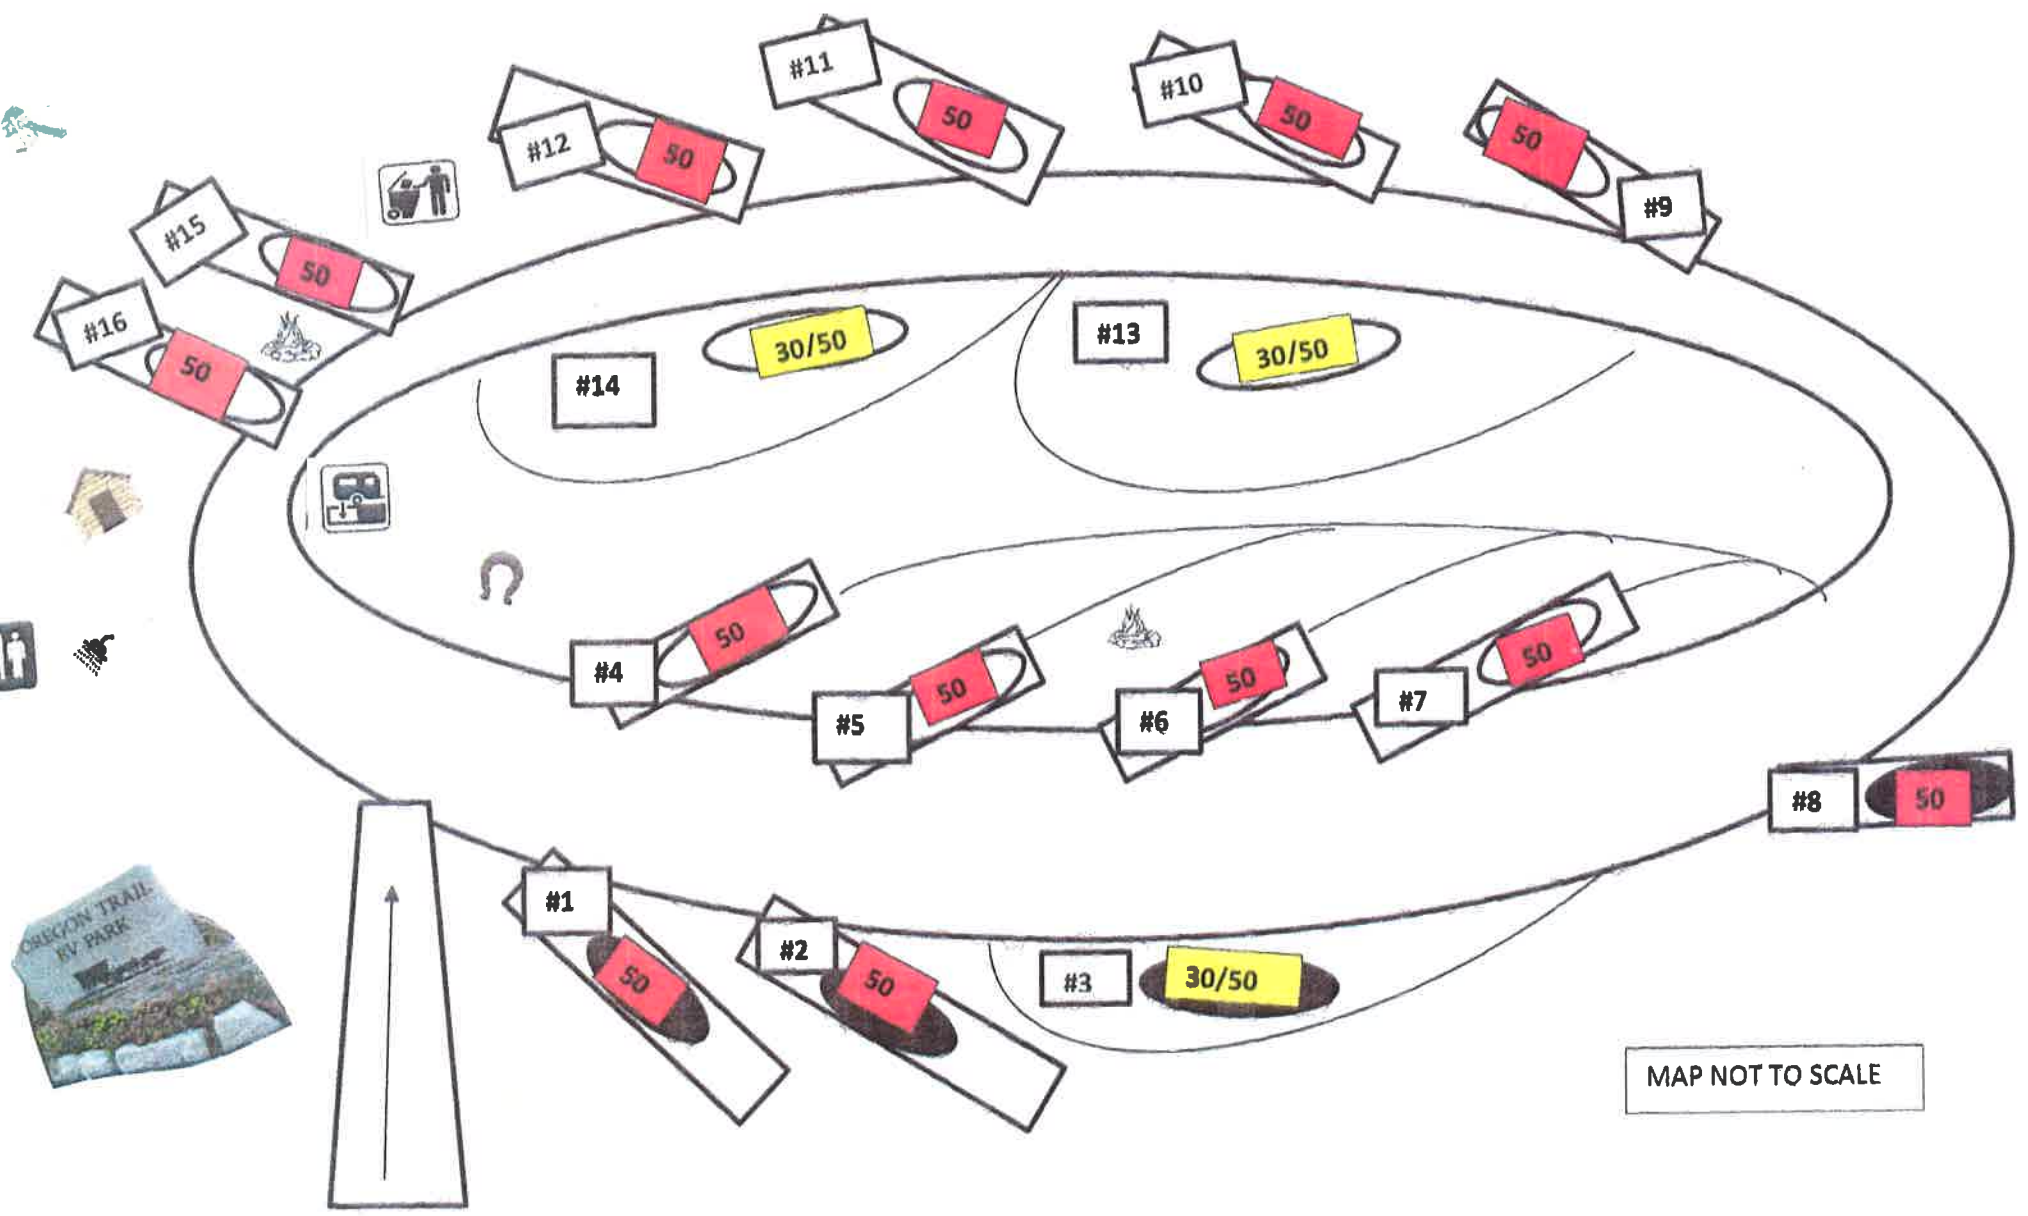

LEGEND

-  FULL HOOKUP SITE
-  CHECK IN STATION
-  SHOWERS
-  SWINGSET
-  DUMPSTER
-  WATER & ELECTRIC SITE
-  RESTROOMS
-  HORSESHOES
-  DUMP STATION
-  SHARED FIRE RING

MAP NOT TO SCALE

← To Wamego 15.2 miles Highway 99 (AKA Road to Oz) To Frankfort 22.3 miles →