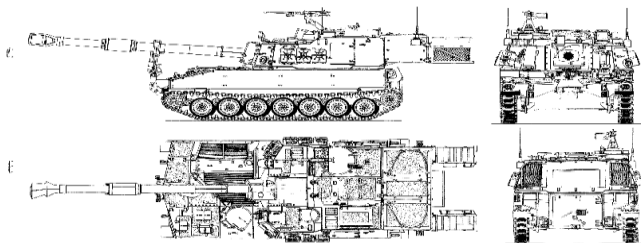

M109A5

Ratings

Front Armor: 4
Flank Armor: 4
Speed: 3
Mobility: Tracked (T)

M284 155mm Howitzer
M2 .50cal Machinegun
Armor: Aluminium (+4/+4)
Ammunition: HE; Illumination; Incendiary Smoke;
Chemical Smoke; Rocket Assisted Projectile;
Improved Conventional Munitions;
Family of Scatterable Mines
Cannon Launched Guided Projectiles

Special Abilities: Indirect Fire
OPTICS: Passive Driver Only

Unit	Ammo	ROF	Range Effectiveness													Ammo Supply	ERA Mod.	
			Range in hexes															
			0	1	2	3	4	6	8	10	12	14	16	18	20			22
M109A5	SCAP*	3	6:5	5:5	4:4	2:3	1:2	—	—	—	—	—	—	—	—	—	15	—

Weapon	Value (HE)	Max ROF	ICM	Incend Smoke	Chem Smoke	Range (Hexes)	Ammo Supply							
							HE	ICM	Incend Smoke	Chem Smoke	Illum.	CLGP	RAP	FASCAM
155mm Howitzer M109A5	6	X4	X4	1	1	88	20	15	3	5	4	4	2	4

Values are per strength point.
Ammo supply is the number of turns of fire except for smoke, which is the total number of smoke screens allowed.
RAP-Rocket Assisted Projectile # available/Range