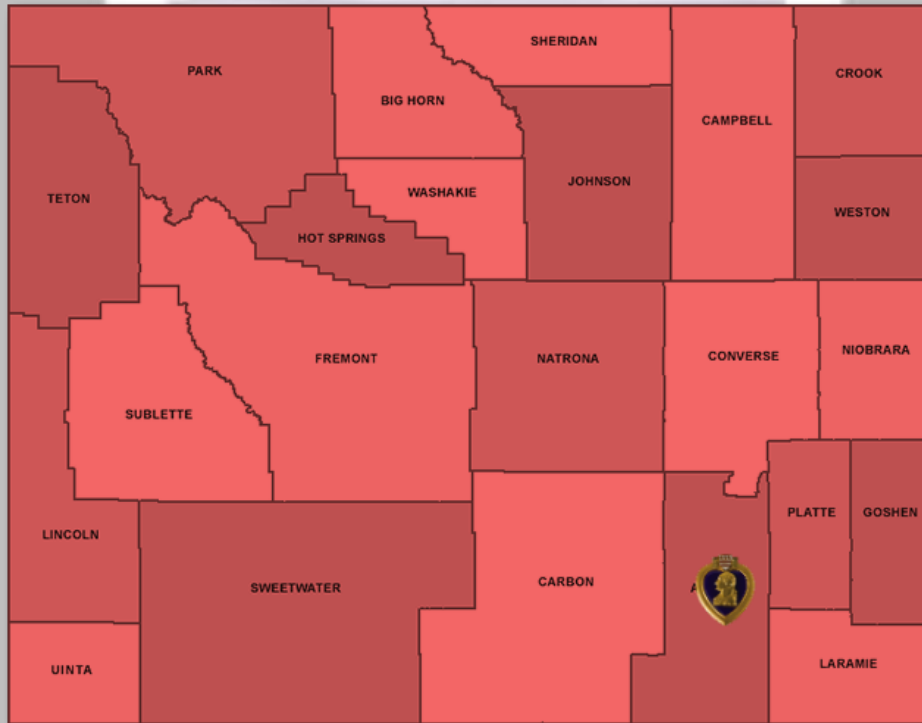

WYOMING PURPLE HEART ENTITIES

CITIES

📍 Rock Springs, WY 82901

COUNTIES

📍 Albany County, WY 82070

PURPLE HEART TRAIL ROUTES

I-80