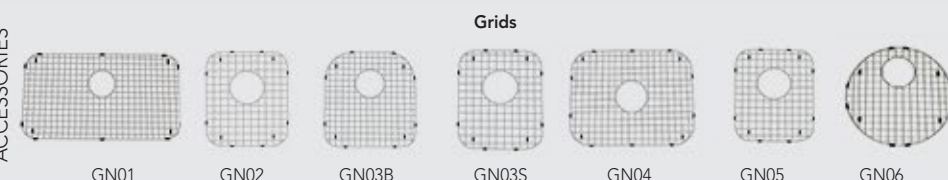

ACCESSORIES
Grid: GN06
Sink Strainer: A-SS-13
match sink color

ACCESSORIES