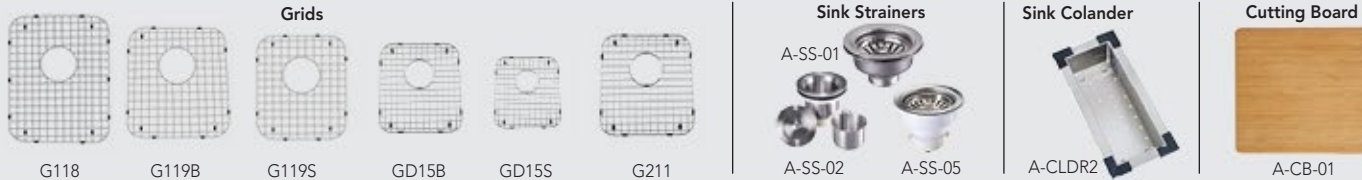

SEE PAGE 80-83 FOR MORE INFORMATION ON ACCESSORIES.