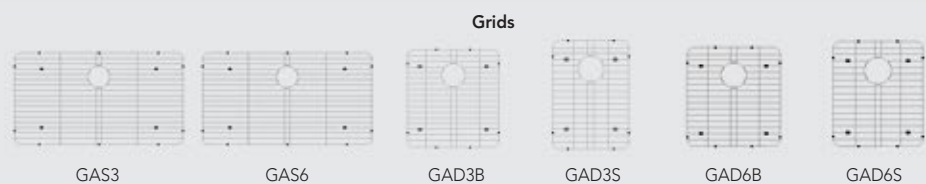

SEE PAGE 80-83 FOR MORE INFORMATION ON ACCESSORIES.