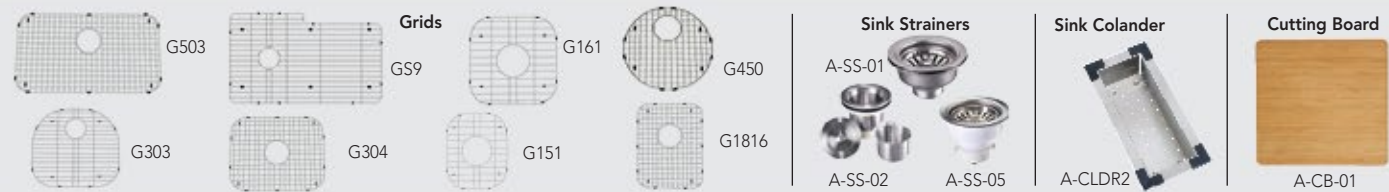

ACCESSORIES