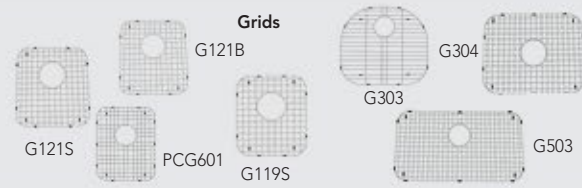

All drain parts are included with each PermaClean sink