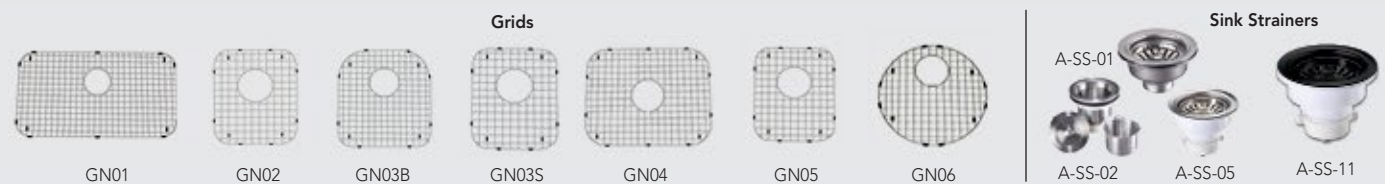

SEE PAGE 80-83 FOR MORE INFORMATION ON ACCESSORIES.