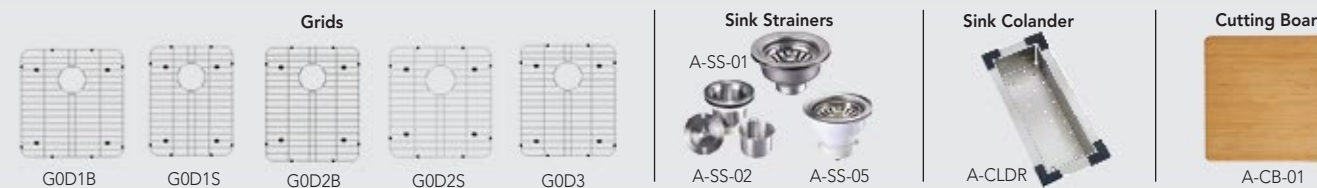

ACCESSORIES

Grid: G0D3
Sink Strainer:
A-SS-01
A-SS-02
A-SS-05

Sink Colander:
A-CLDR
Cutting Board:
A-CB-01

ACCESSORIES