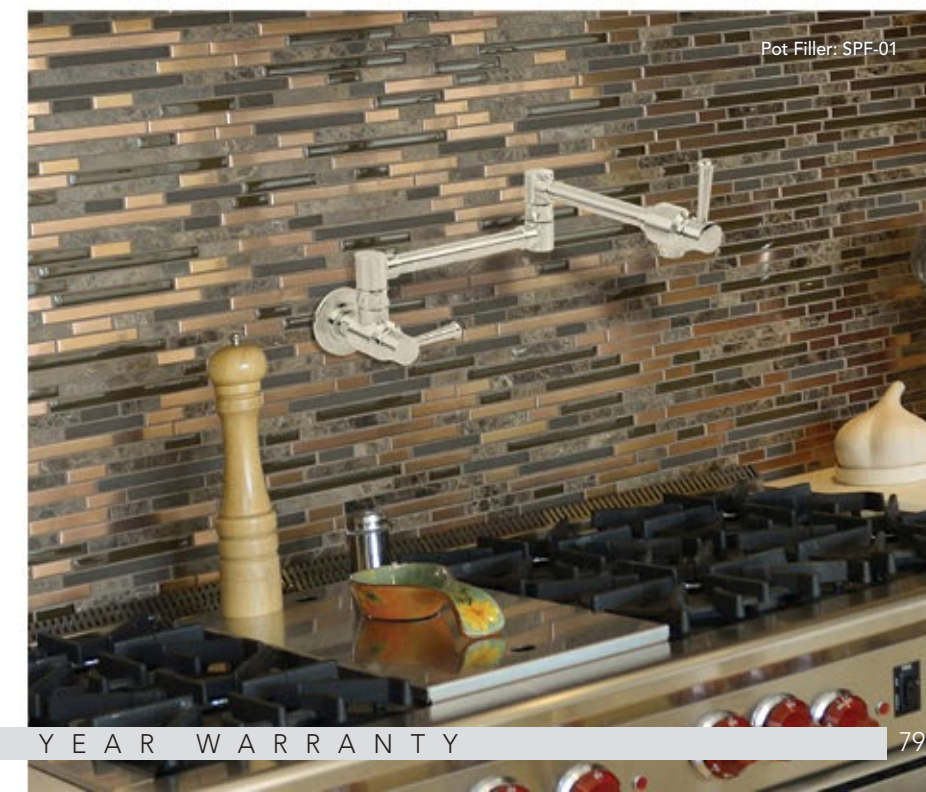

Pot Filler: SPF-01

- Made of Solid Stainless Steel • No Lead content • Stainless Steel Pullout Side Spray
- User Friendly 360 Degree Swivel Spout • Top Quality Ceramic Cartridge provides drip free and durable performance • Certified with cUPC and AB1953