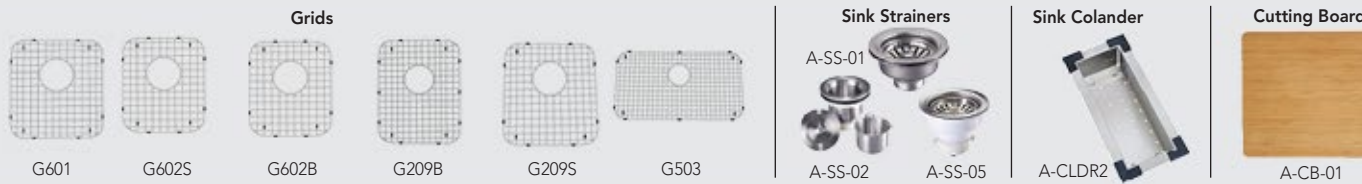

SEE PAGE 80-83 FOR MORE INFORMATION ON ACCESSORIES.