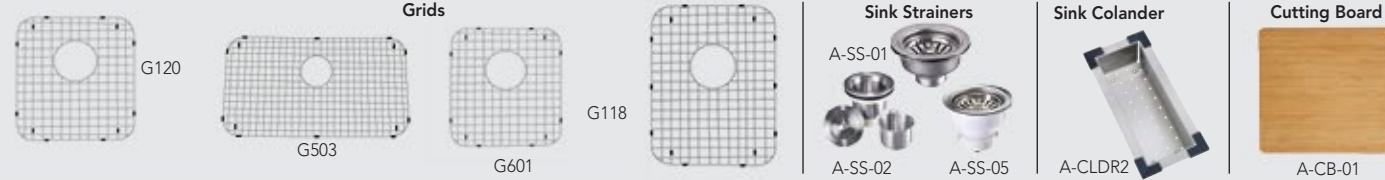

SEE PAGE 80-83 FOR MORE INFORMATION ON ACCESSORIES.