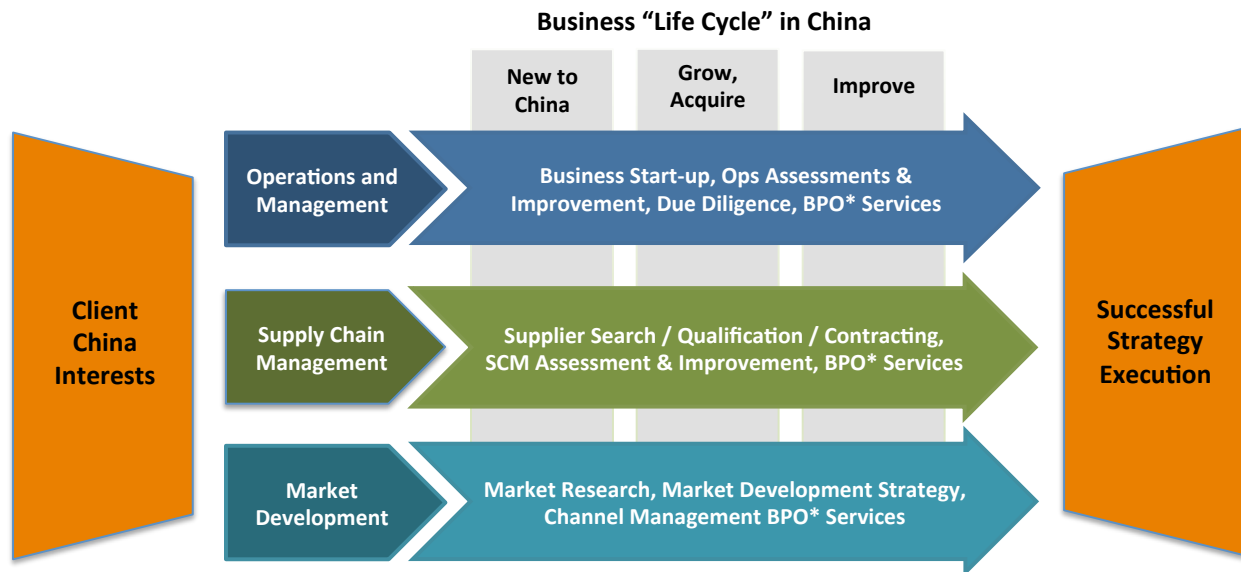

# CHINA CENTRIC ASSOCIATES

Since 2003, China Centric has assisted 200+ companies and 25+ Private Equity firms to develop and execute business strategies customized to the opportunities and challenges of China.

29 professionals globally – 7 in the U.S., 22 in China. Partners have 25+ years China operating experience with Cisco, Eaton, IBM, Lucent, Marconi, Nordson, Nortel, Reliance Electric, RELTEC, and Gemplus.

## Experience • Value-based Solutions • Execution