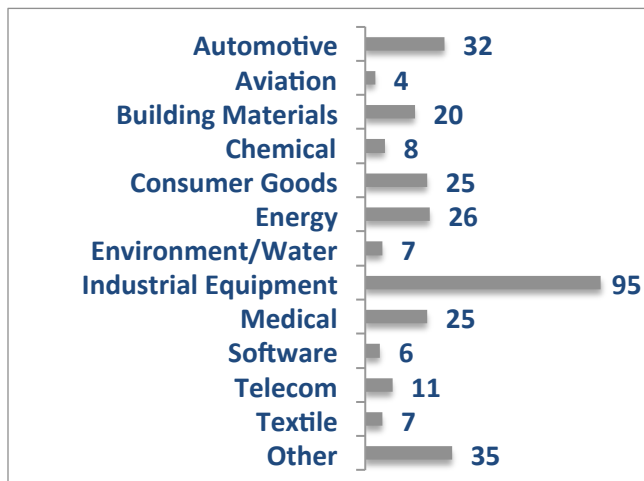

Project Experience by Industry